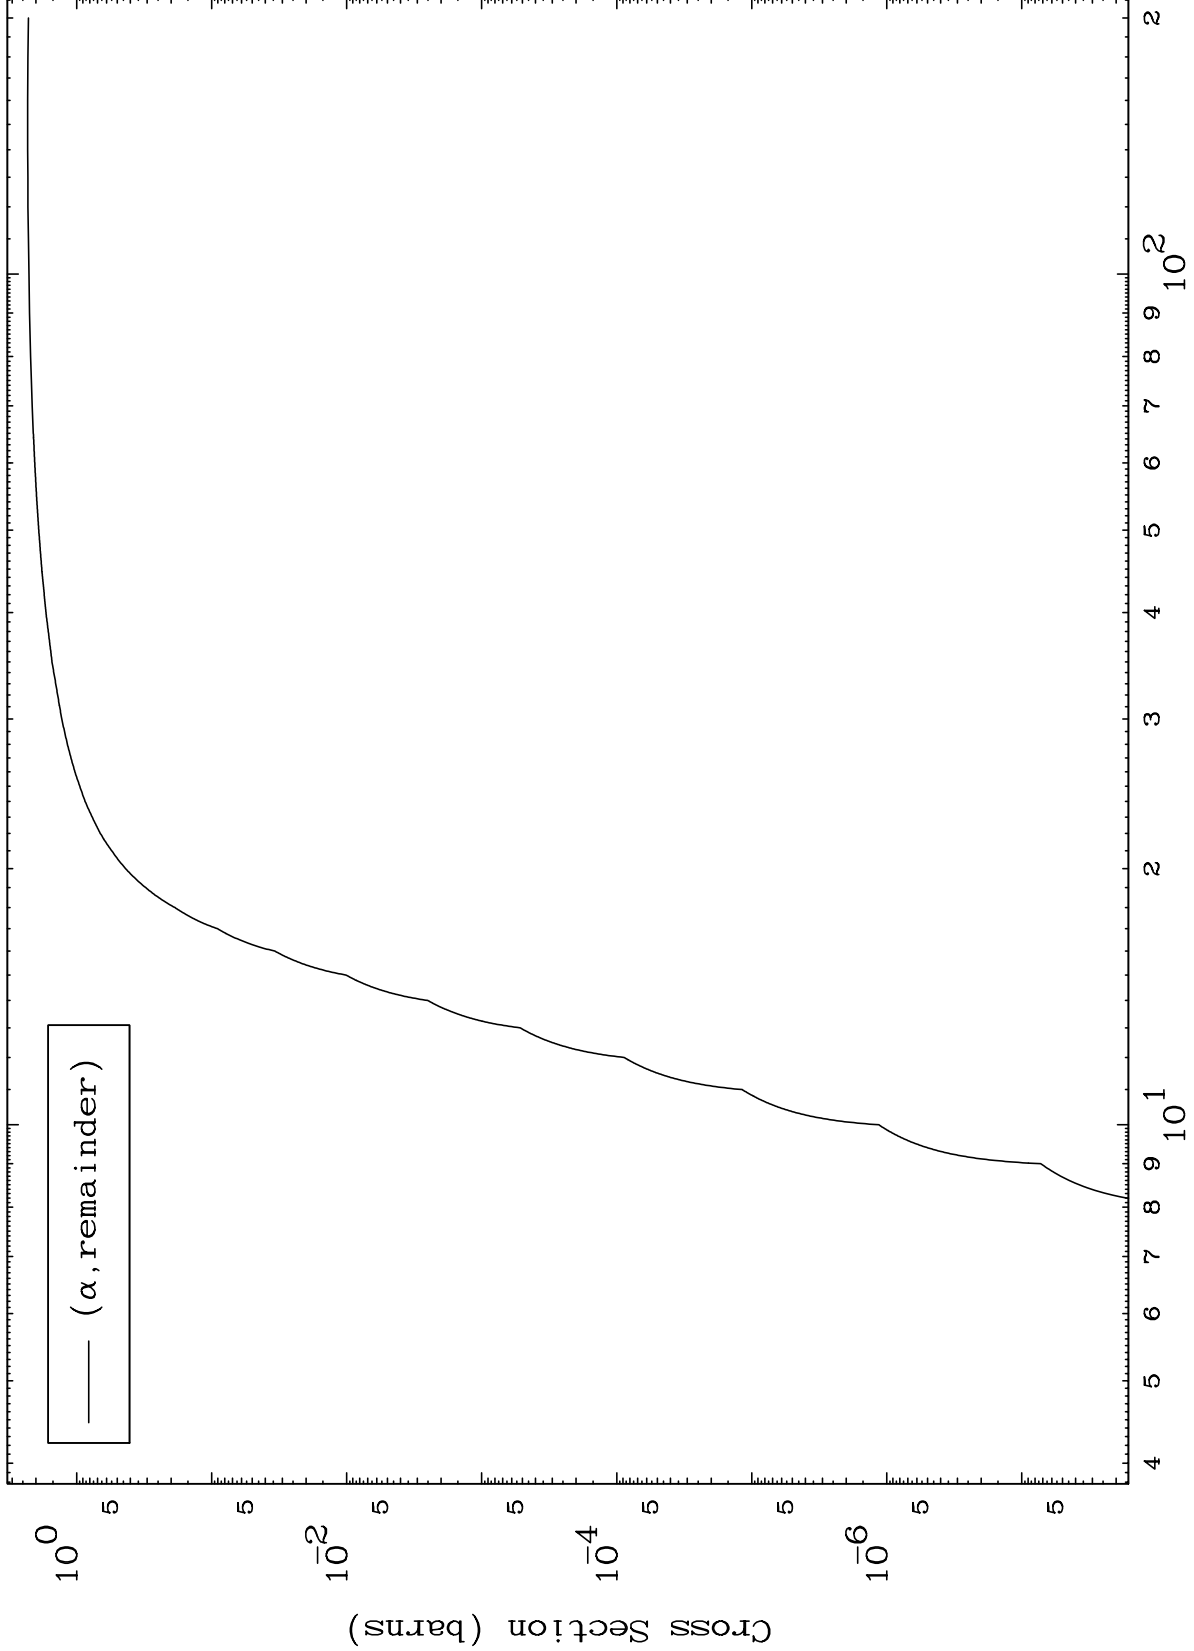

Press Mouse Button to Start

MAT 6346

α Major

63-Eu-158

0 Kelvin Cross Sections

1

Incident Energy (MeV)

63-Eu-158