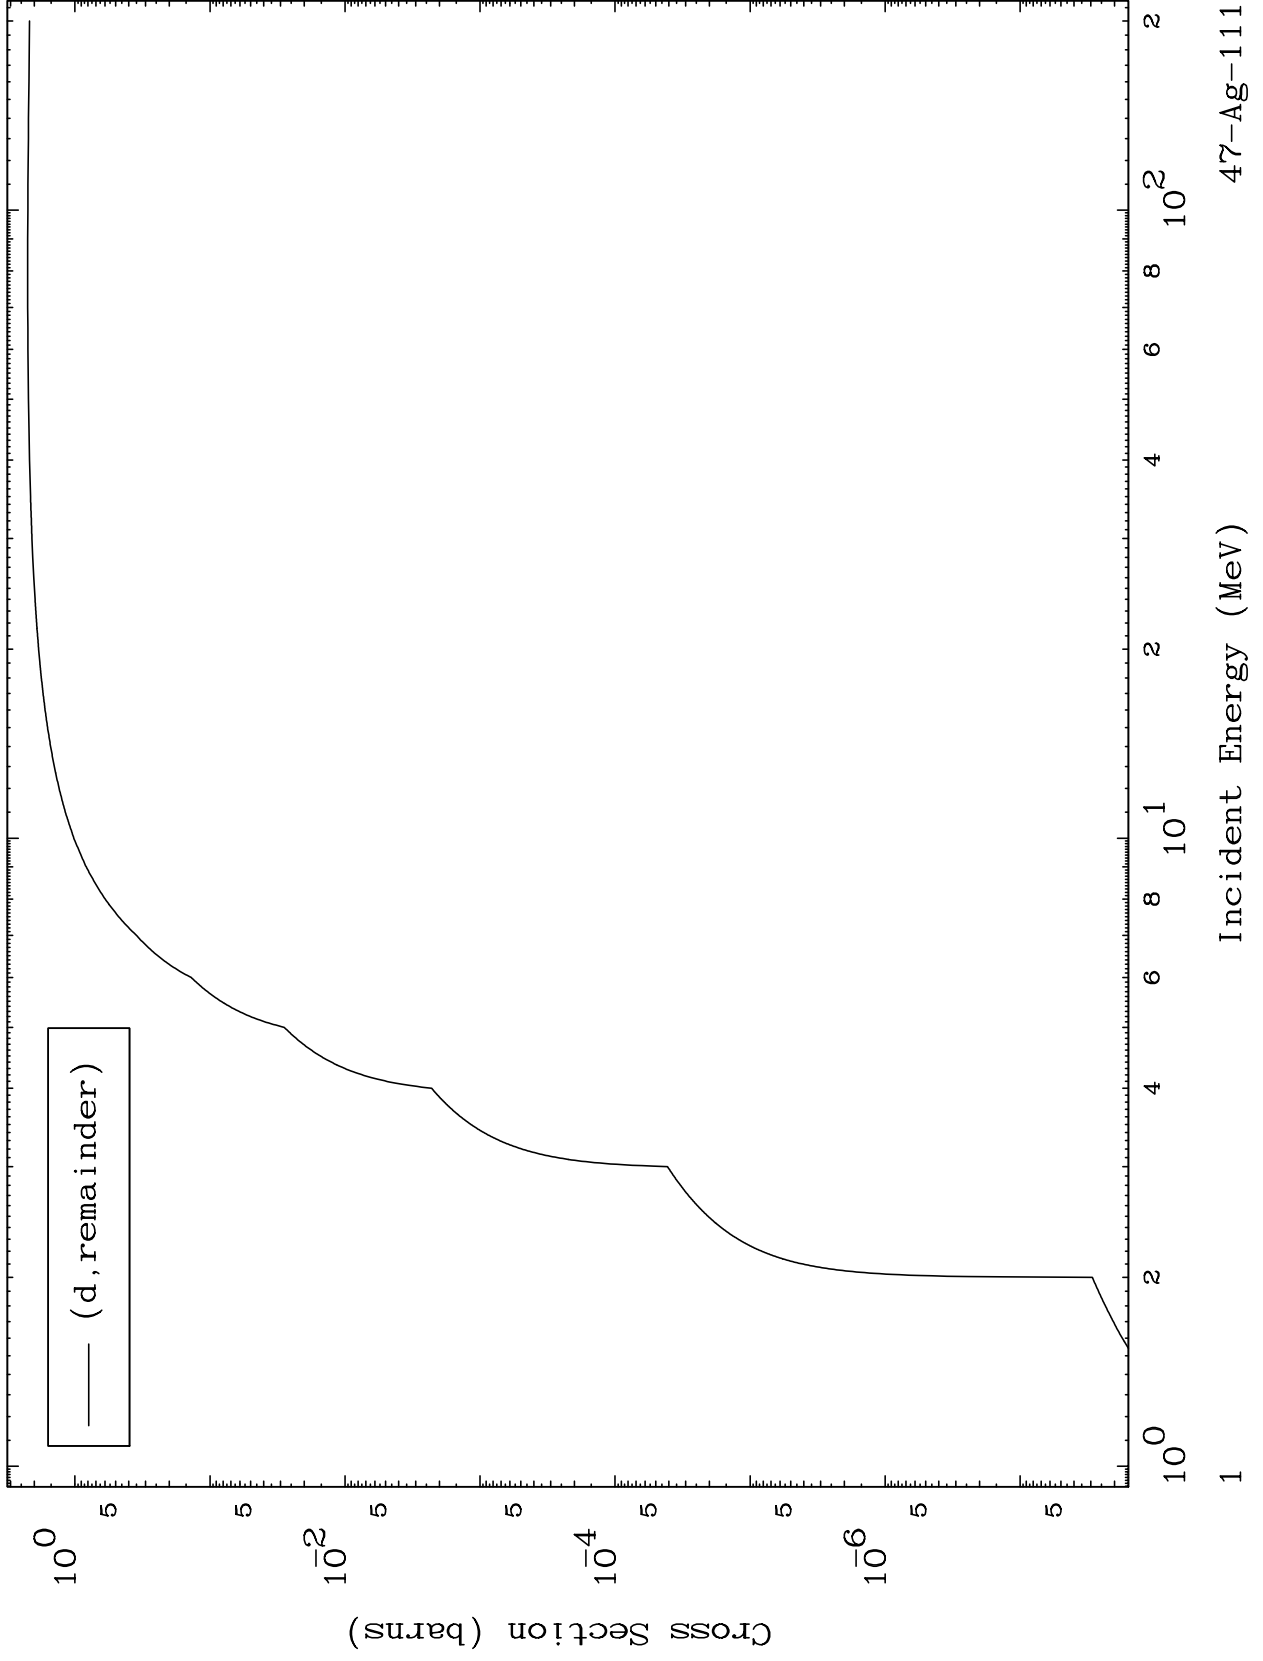

Press Mouse Button to Start

MAT 4738

Deuteron Major  
0 Kelvin Cross Sections

47-Ag-111

47-Ag-111