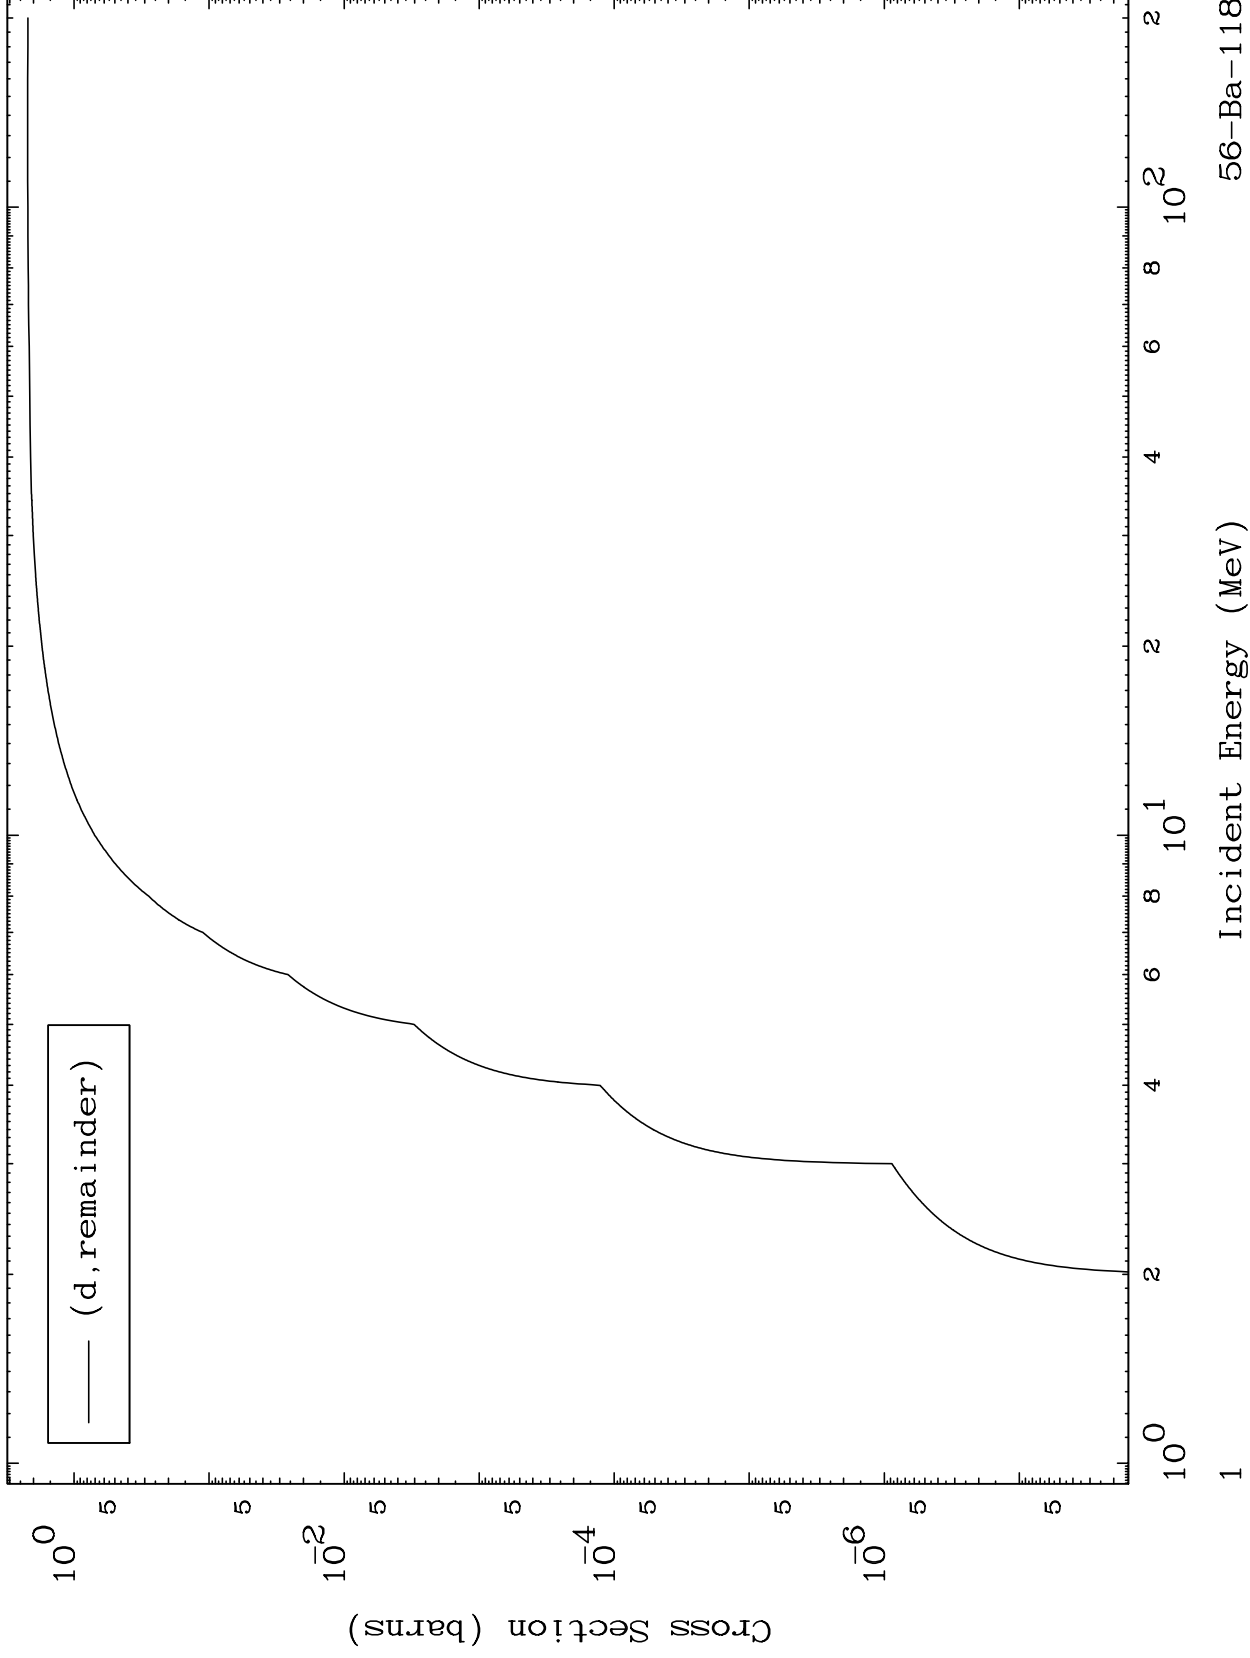

Press Mouse Button to Start

MAT 5589

Deuteron Major  
0 Kelvin Cross Sections

56-Ba-118

56-Ba-118