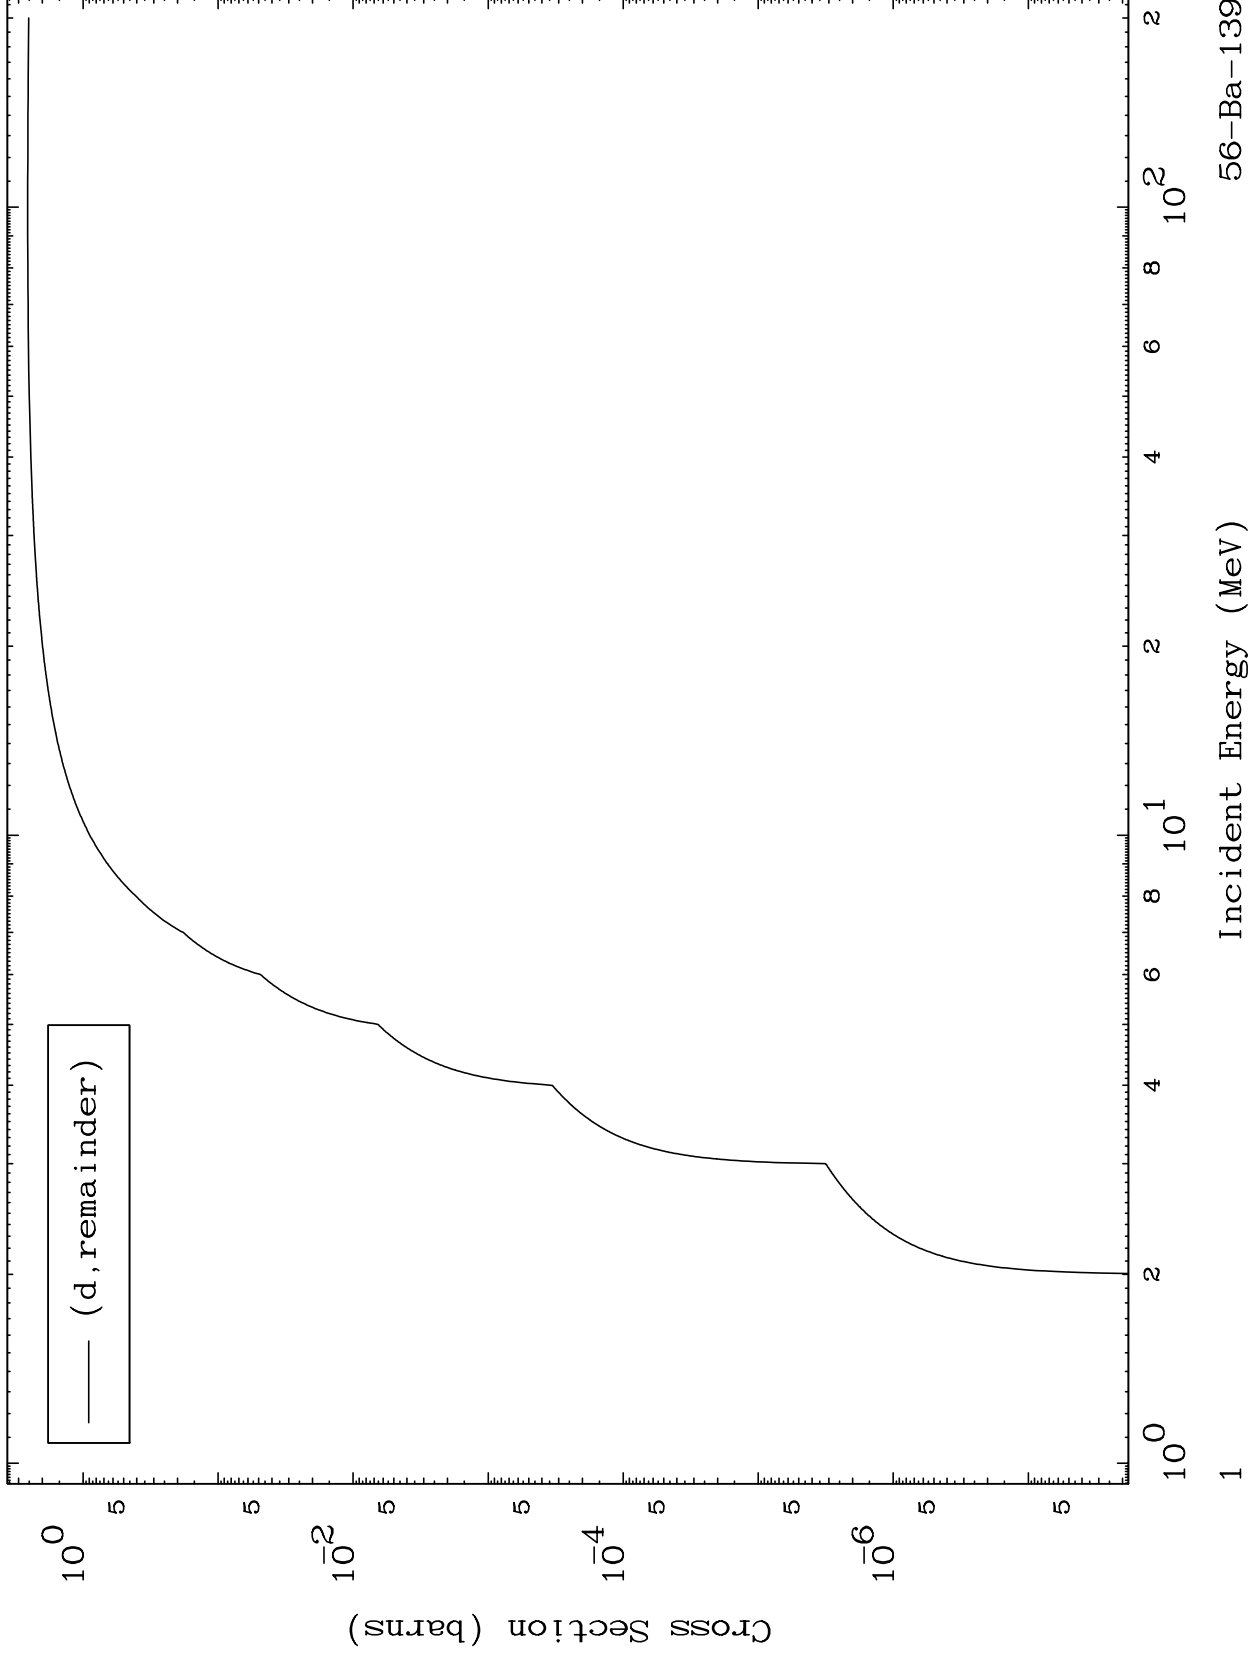

Press Mouse Button to Start

MAT 5652

Deuteron Major
0 Kelvin Cross Sections

56-Ba-139

56-Ba-139