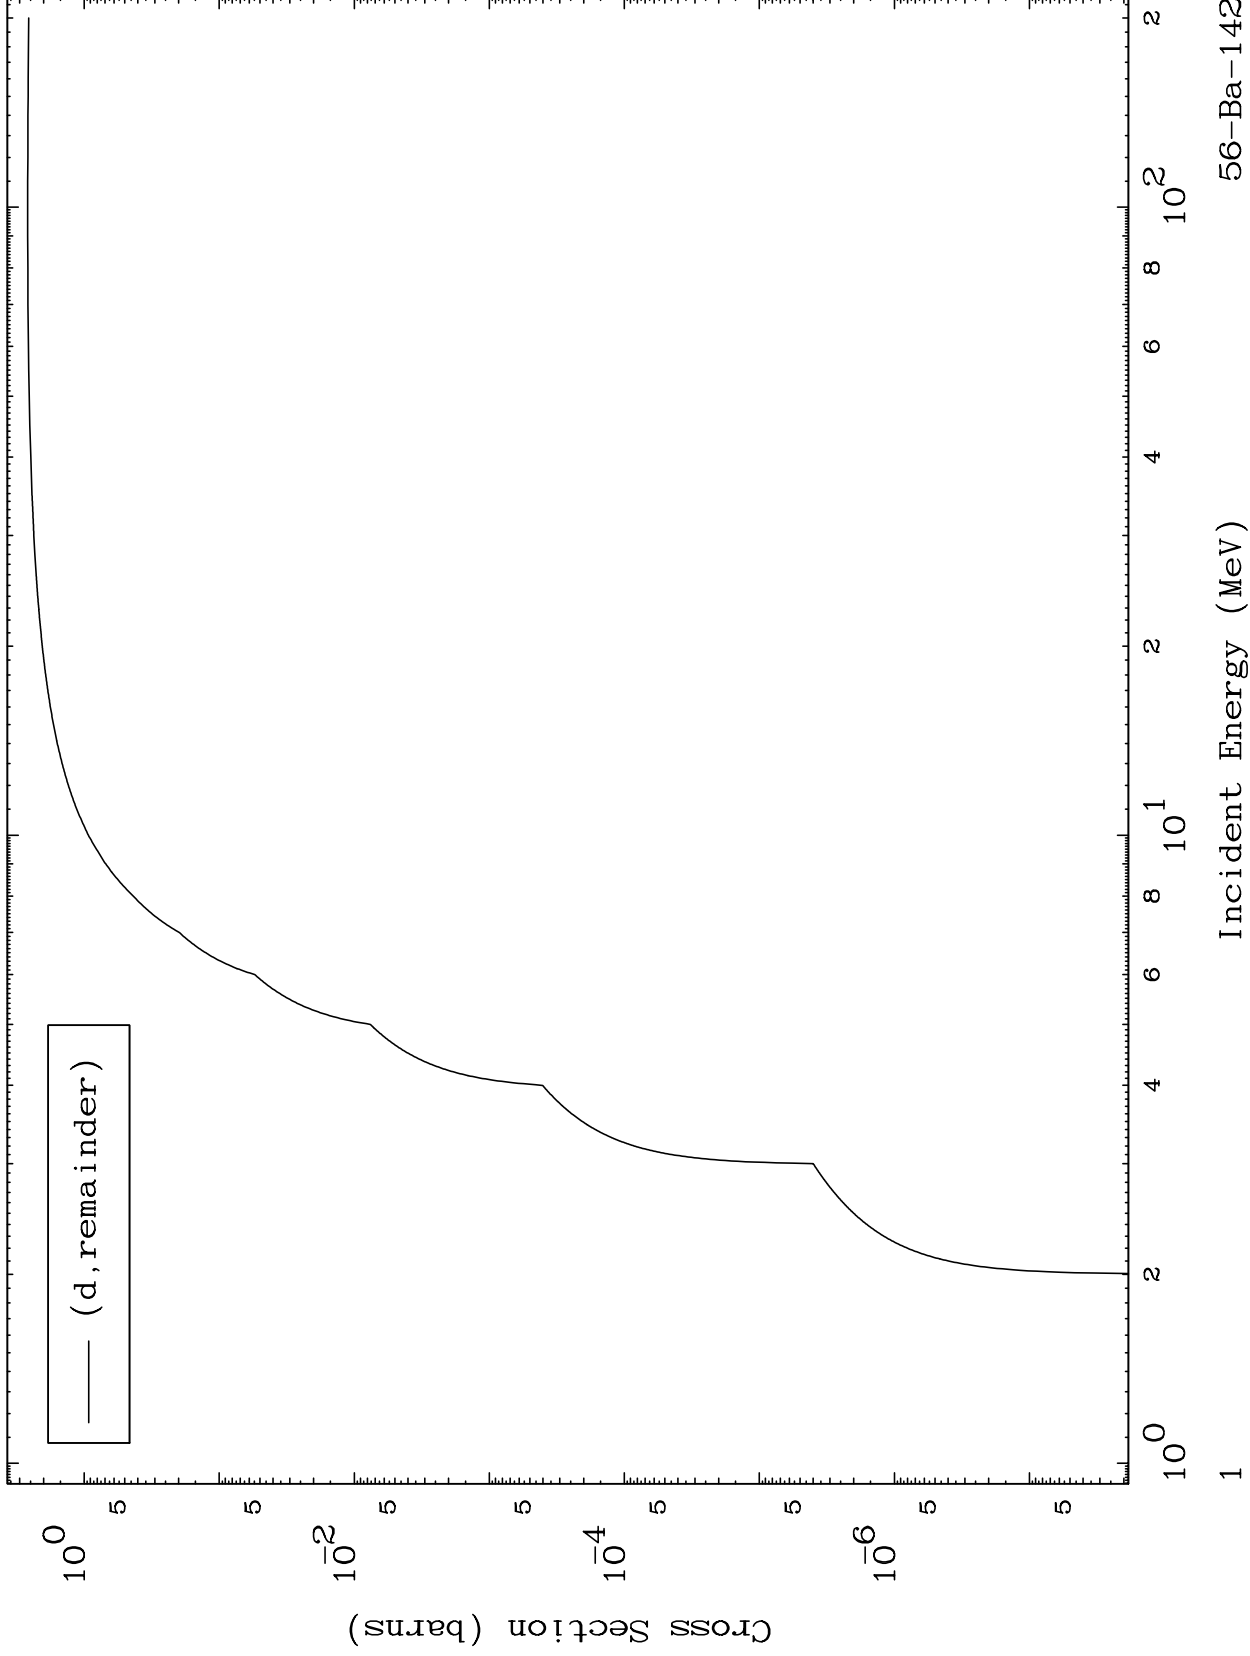

Press Mouse Button to Start

MAT 5661

Deuteron Major
0 Kelvin Cross Sections

56-Ba-142

56-Ba-142