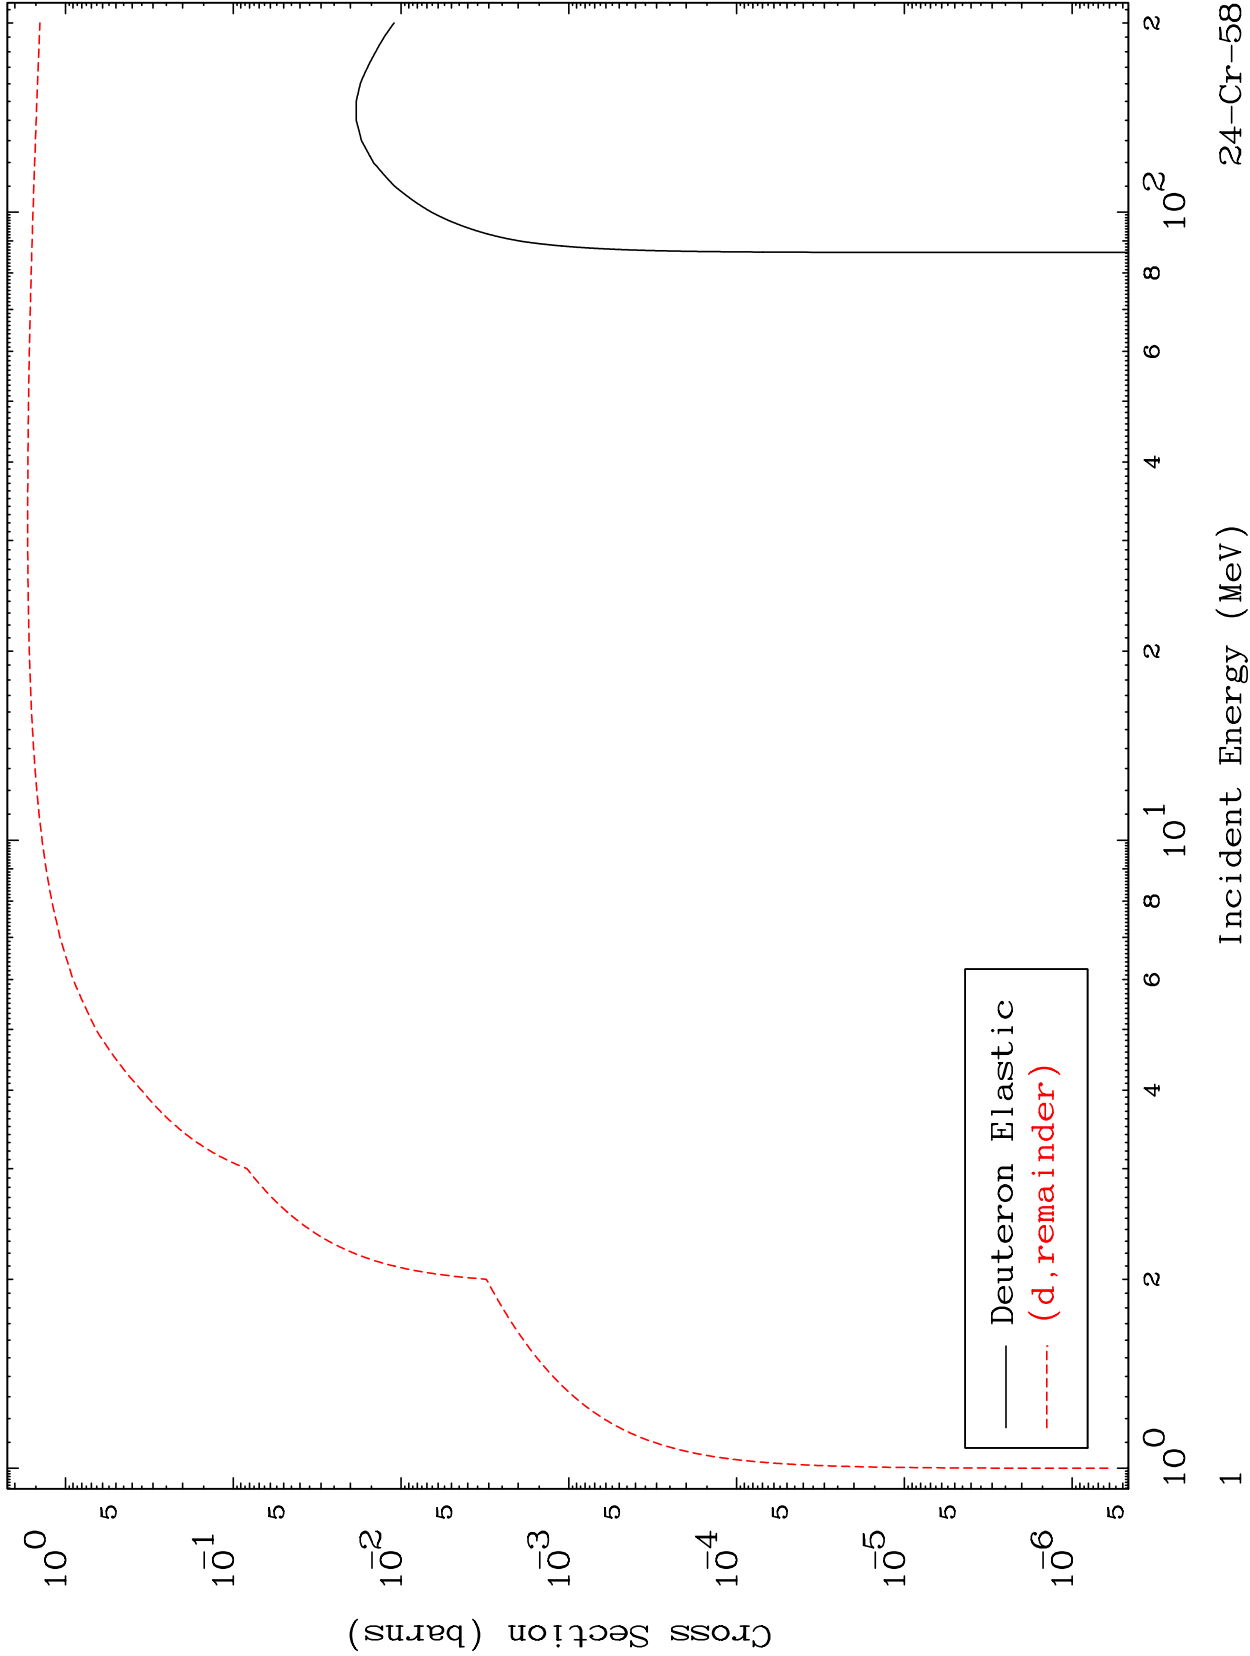

Press Mouse Button to Start

MAT 2449

Deuteron Major
0 Kelvin Cross Sections

24-Cr-58

24-Cr-58