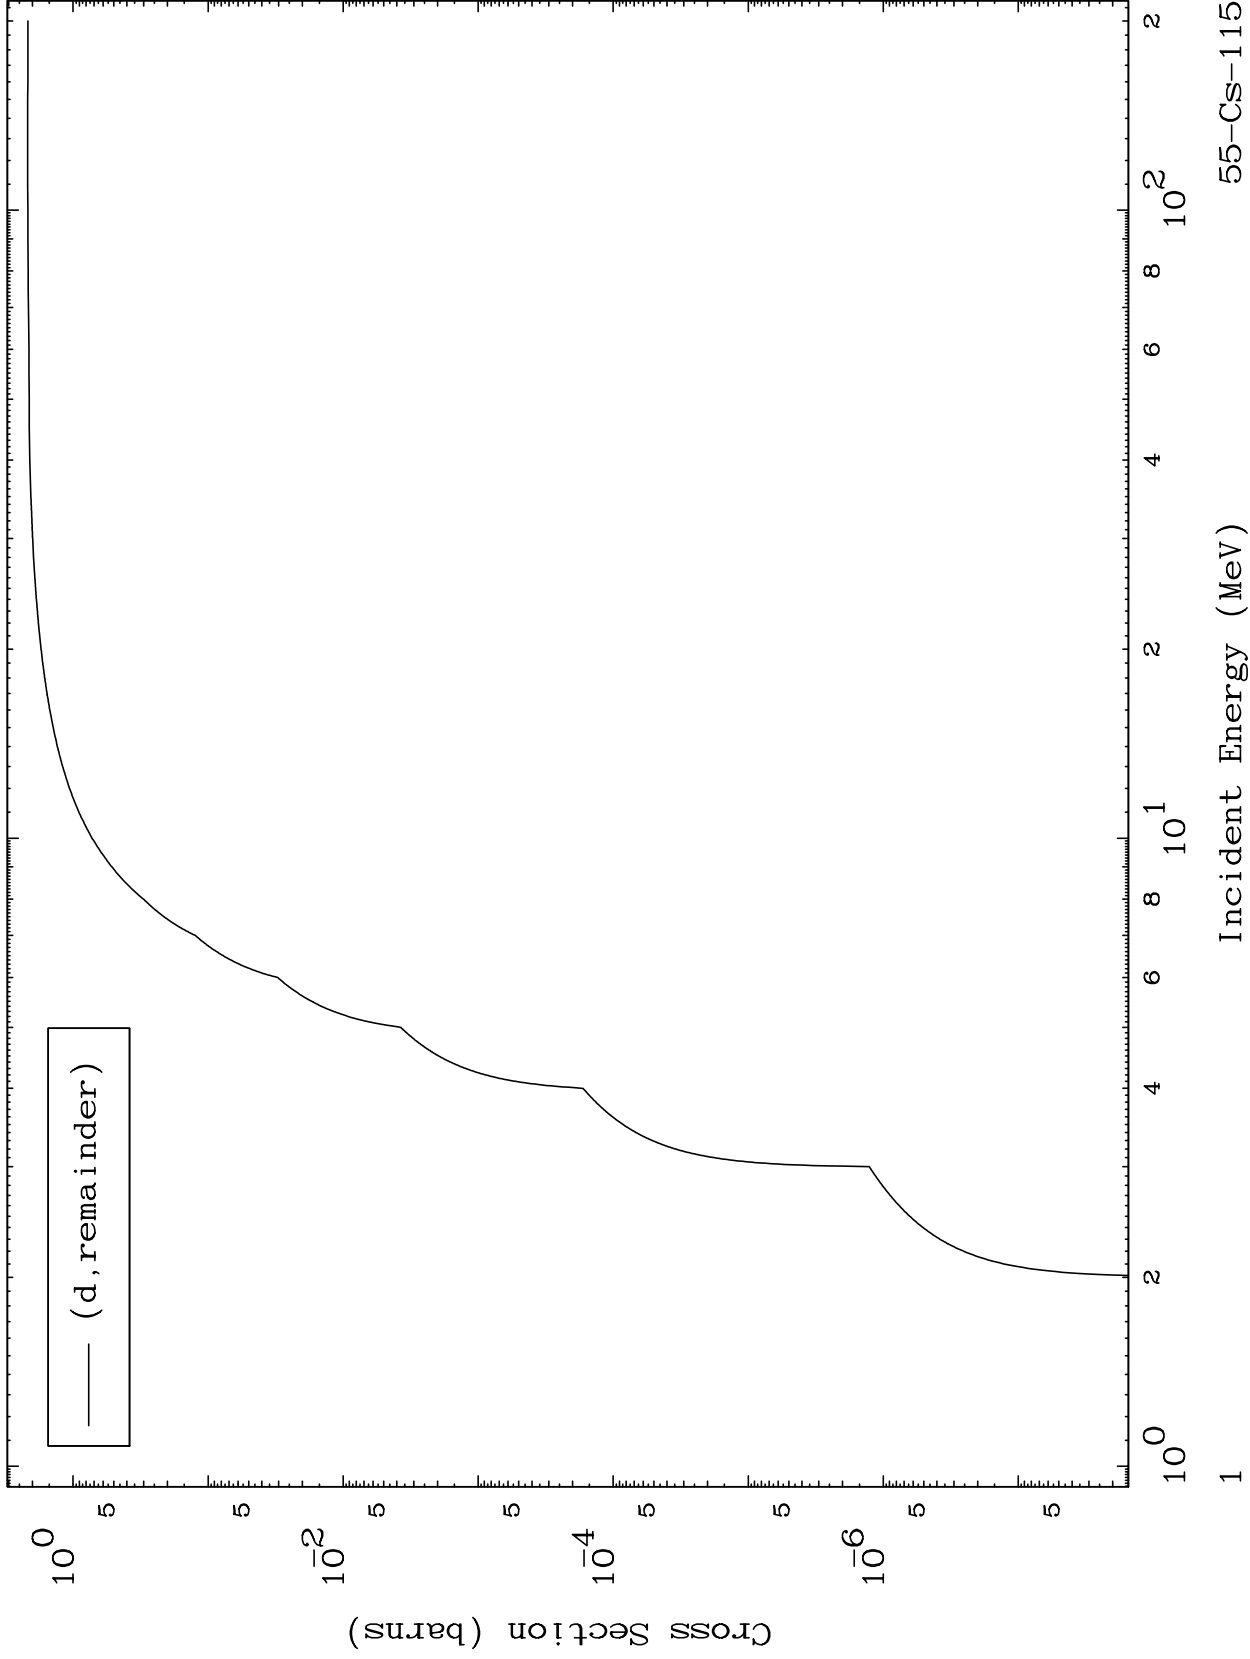

Press Mouse Button to Start

MAT 5471

Deuteron Major  
0 Kelvin Cross Sections

55-Cs-115

55-Cs-115