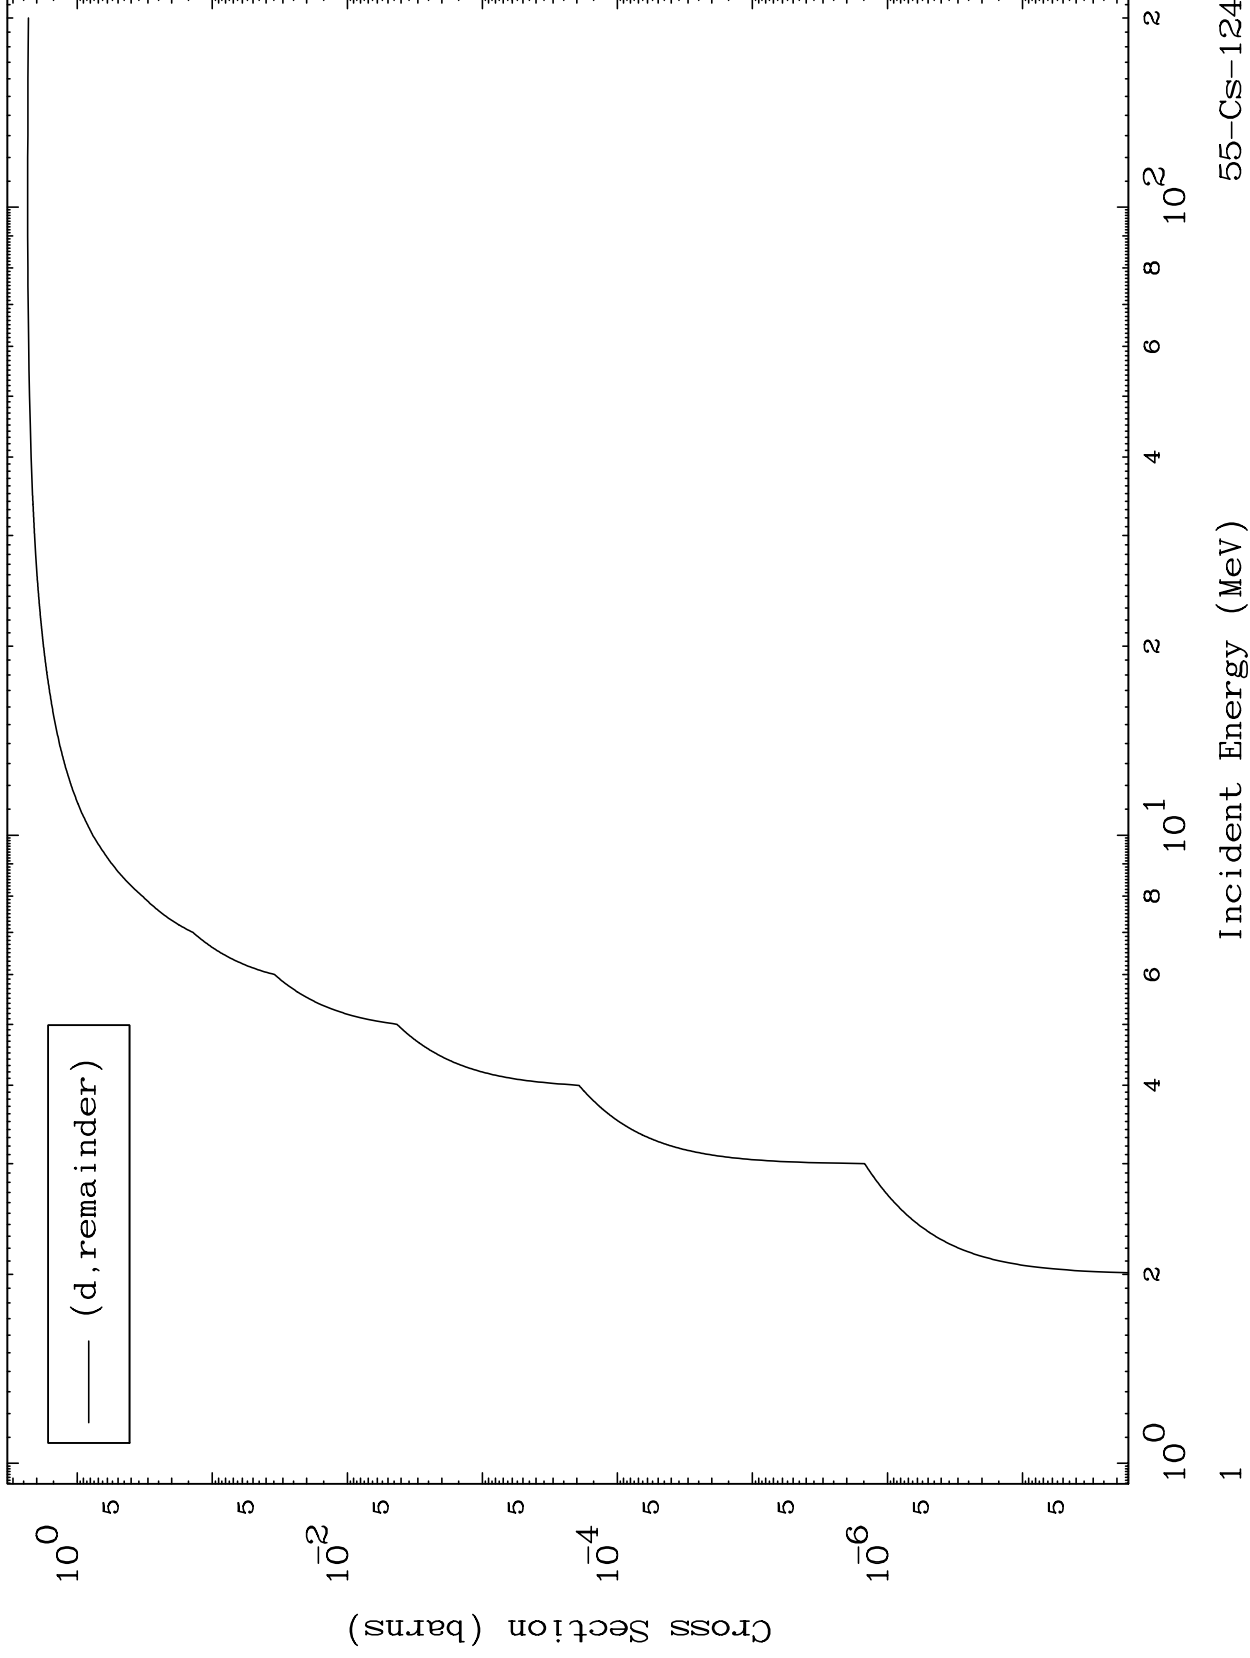

Press Mouse Button to Start

MAT 5498

Deuteron Major
0 Kelvin Cross Sections

55-Cs-124

55-Cs-124