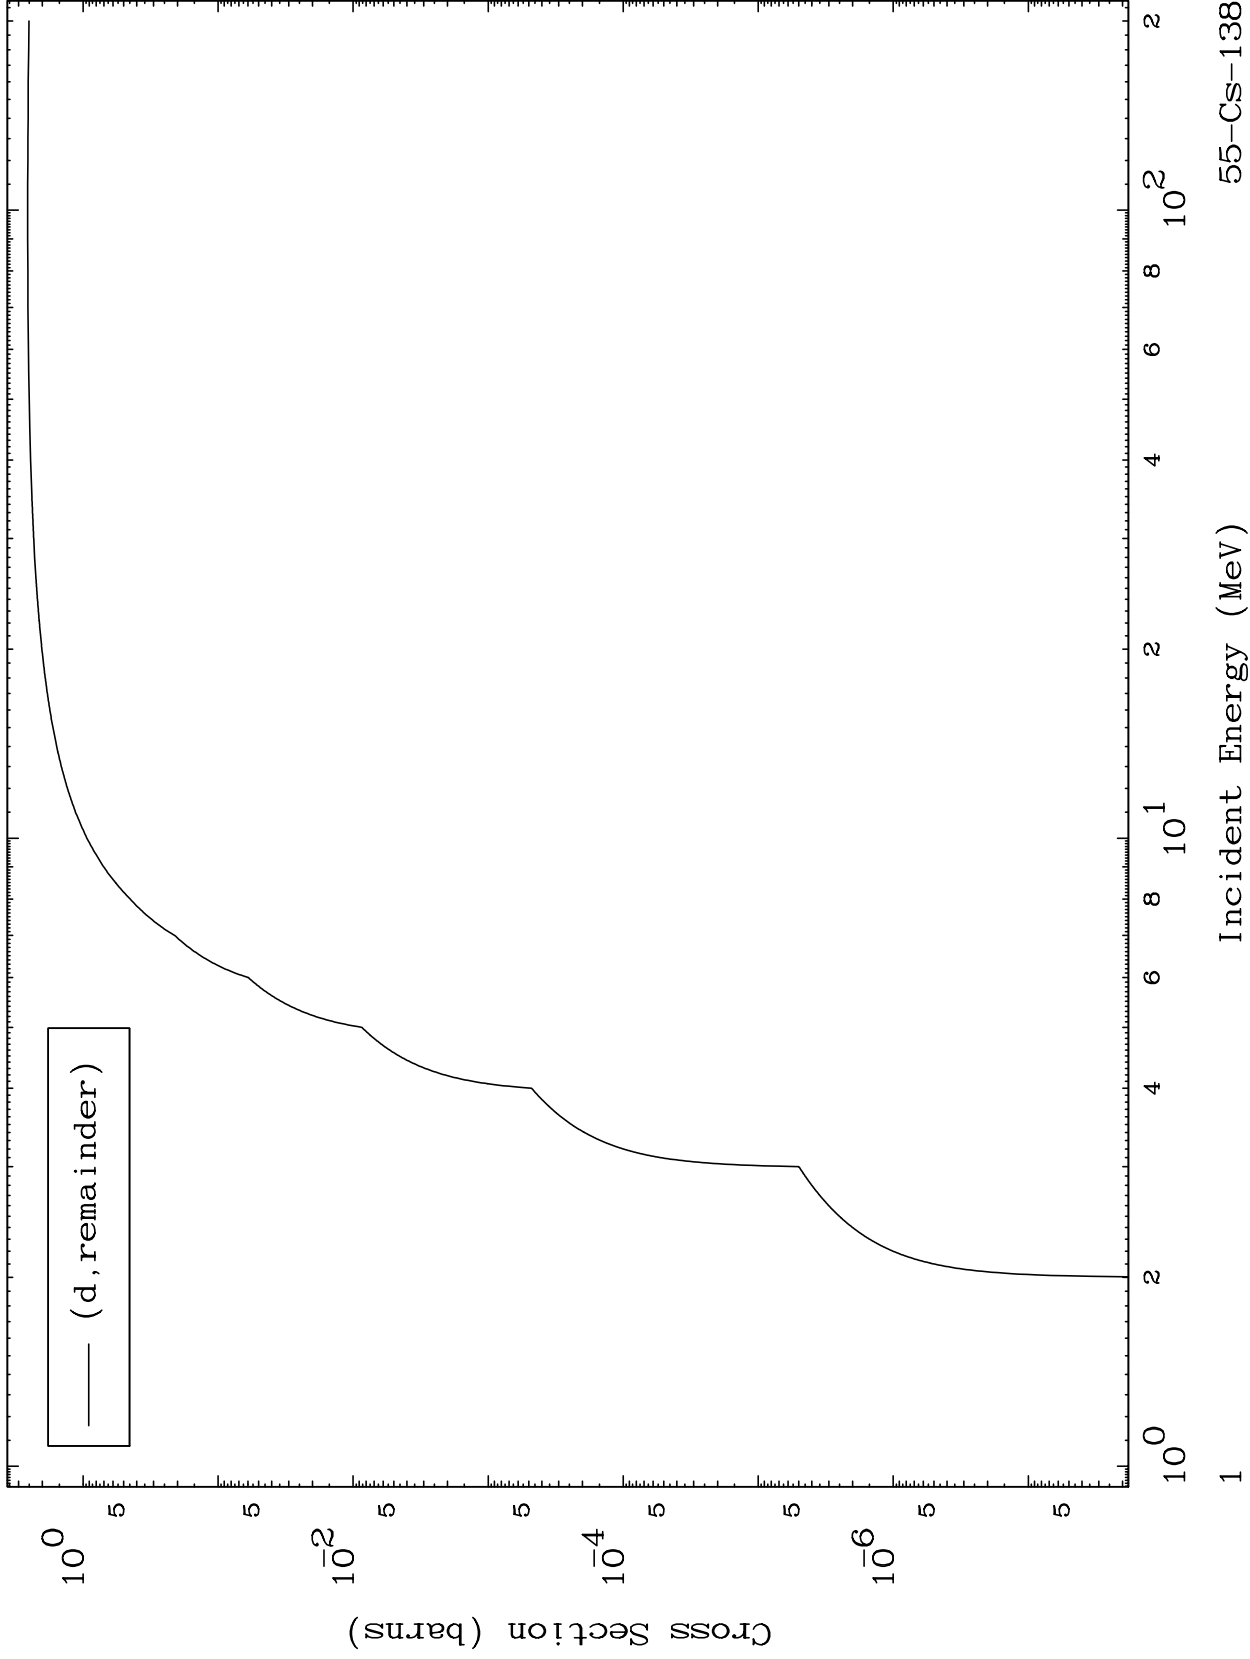

Press Mouse Button to Start

MAT 5541

Deuteron Major
0 Kelvin Cross Sections

55-Cs-138

55-Cs-138