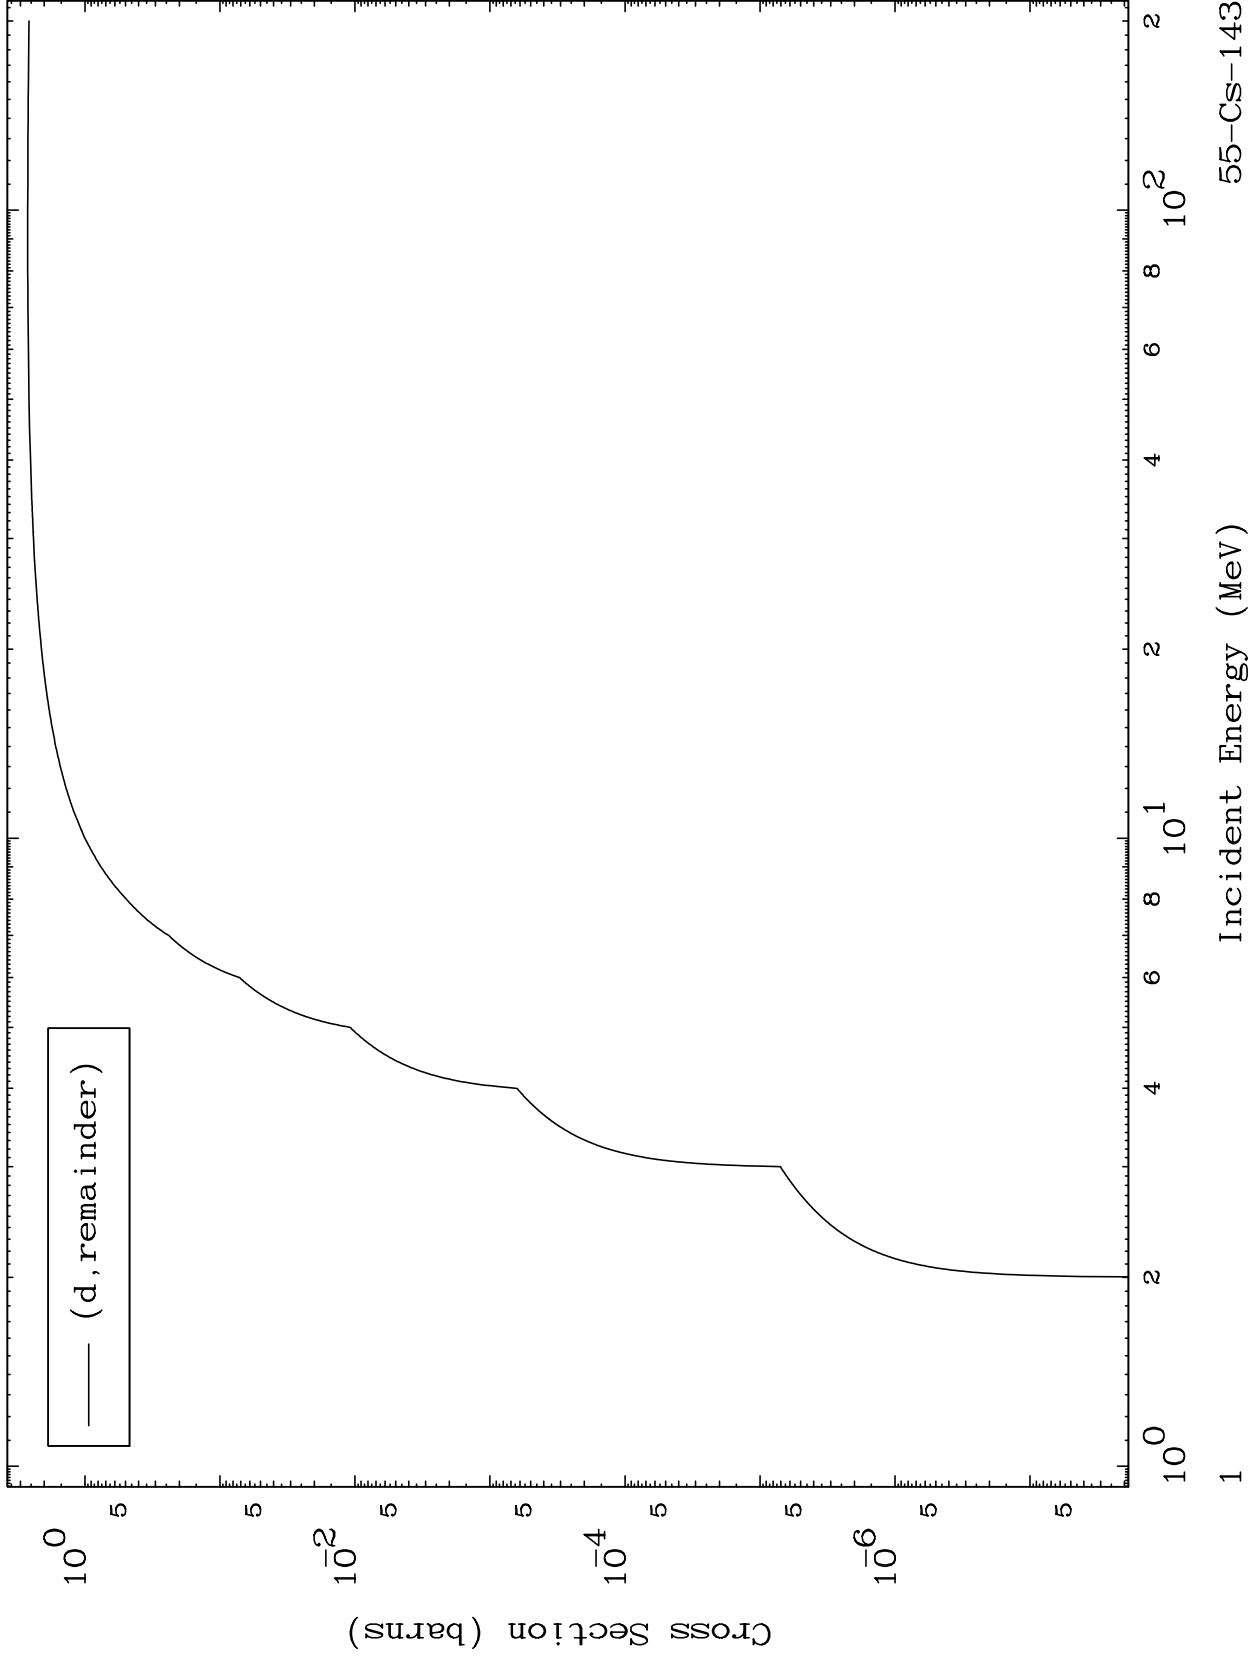

Press Mouse Button to Start

MAT 5555

Deuteron Major
0 Kelvin Cross Sections

55-Cs-143

55-Cs-143