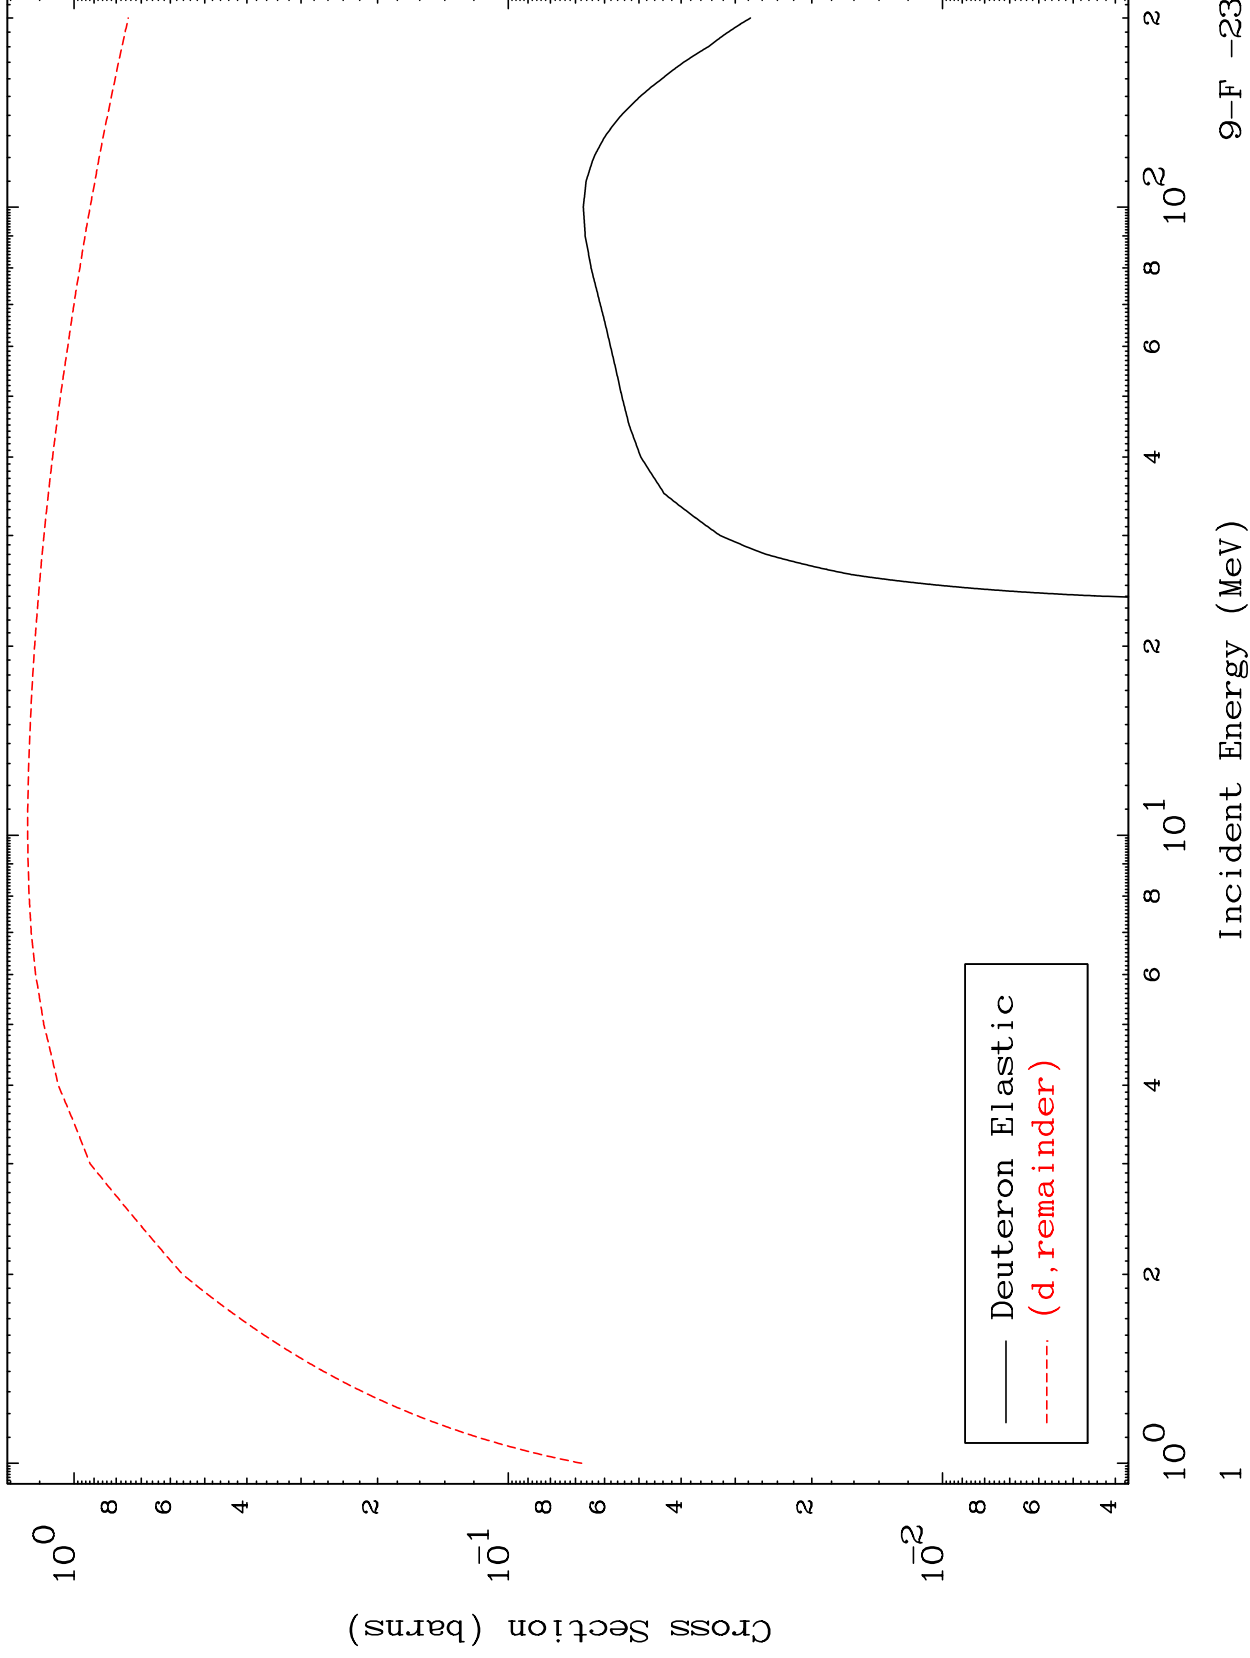

Press Mouse Button to Start

MAT 937

Deuteron Major
0 Kelvin Cross Sections

9-F -23

9-F -23