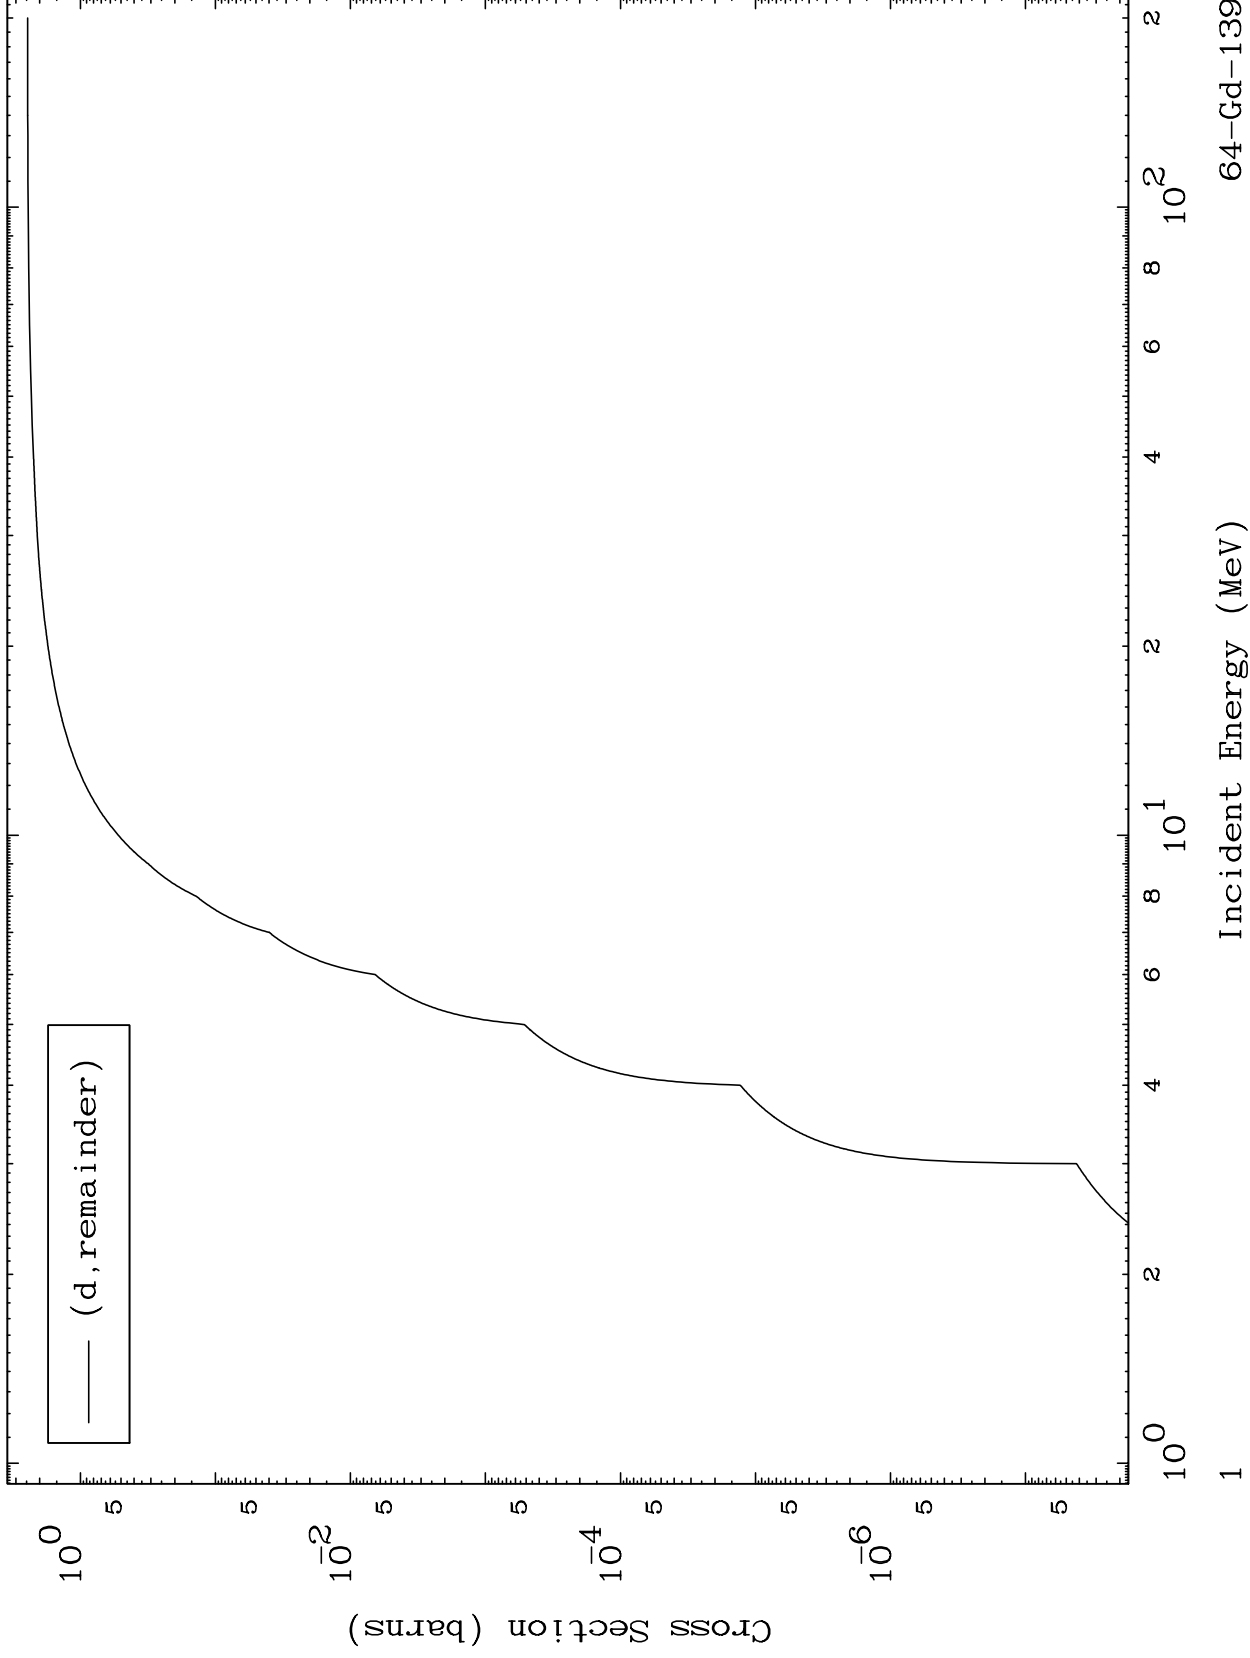

Press Mouse Button to Start

MAT 6387

Deuteron Major
0 Kelvin Cross Sections

64-Gd-139

64-Gd-139