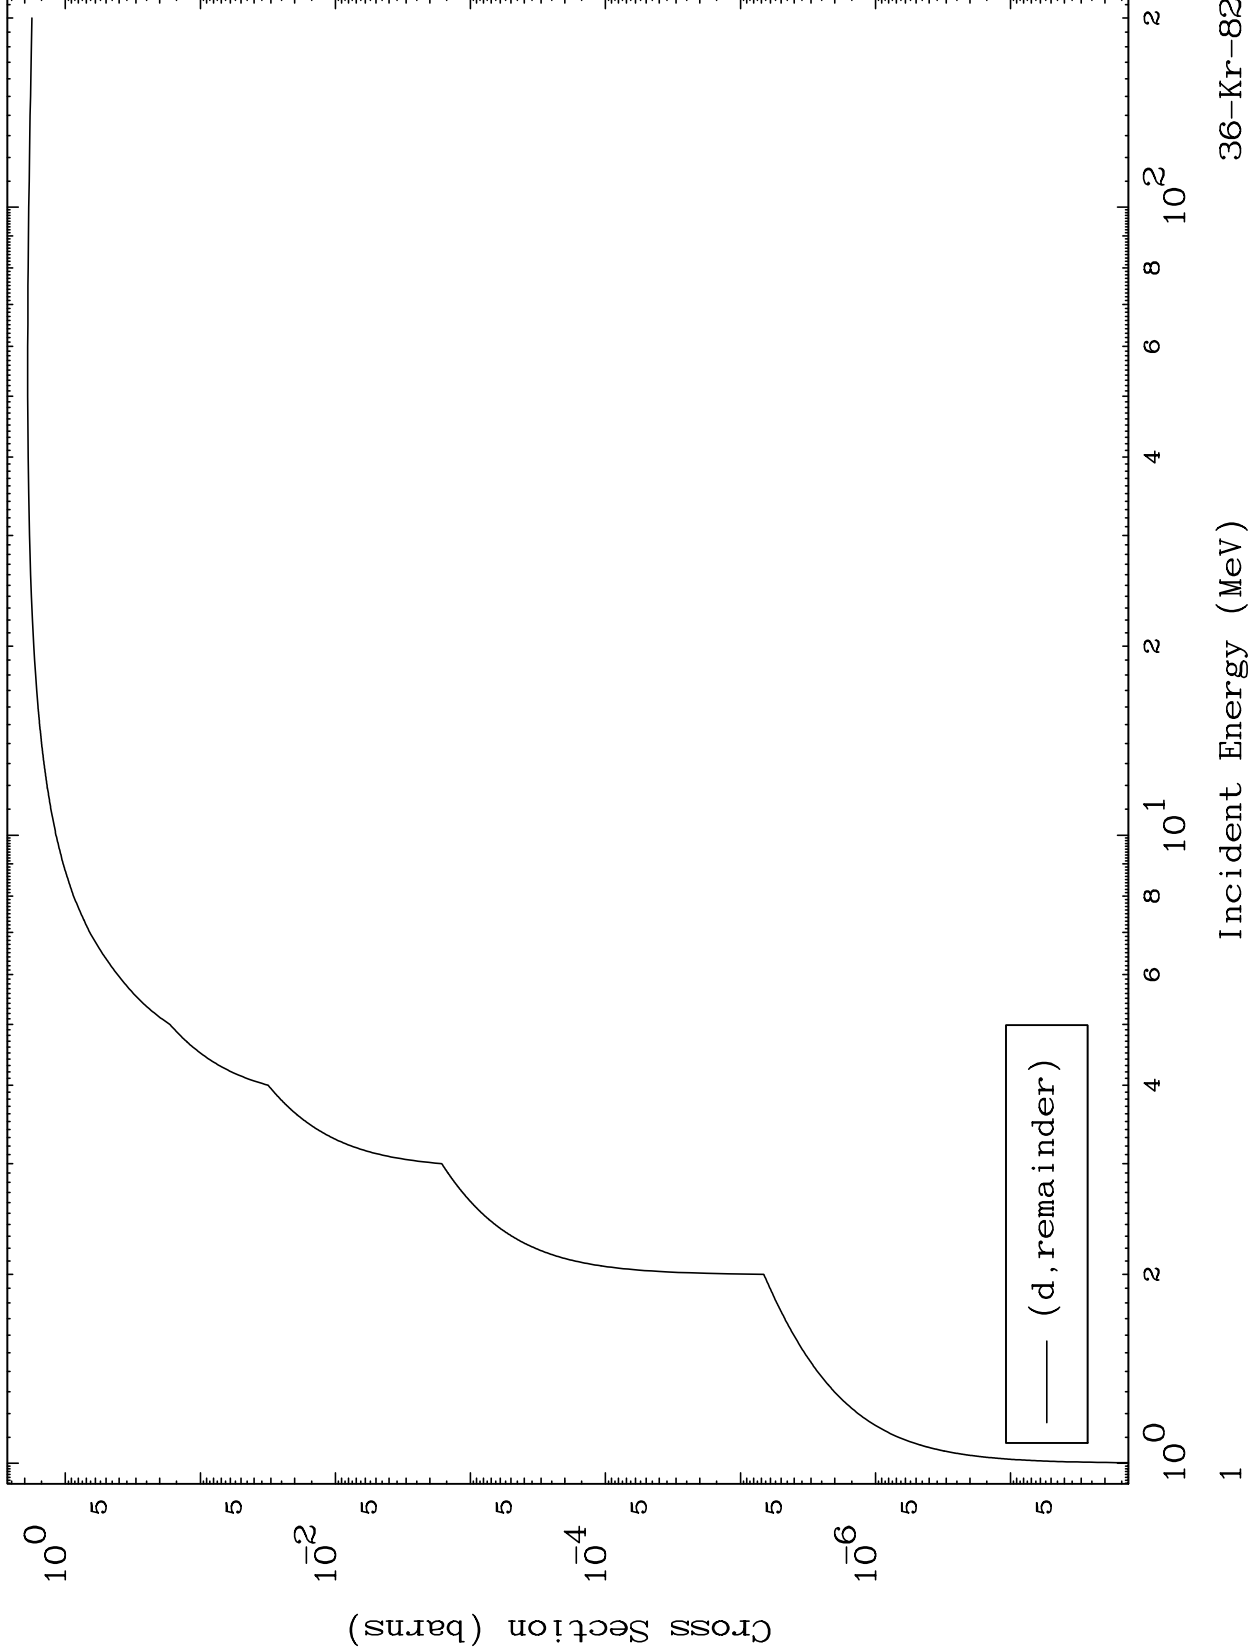

Press Mouse Button to Start

MAT 3637

Deuteron Major
0 Kelvin Cross Sections

36-Kr-82

36-Kr-82