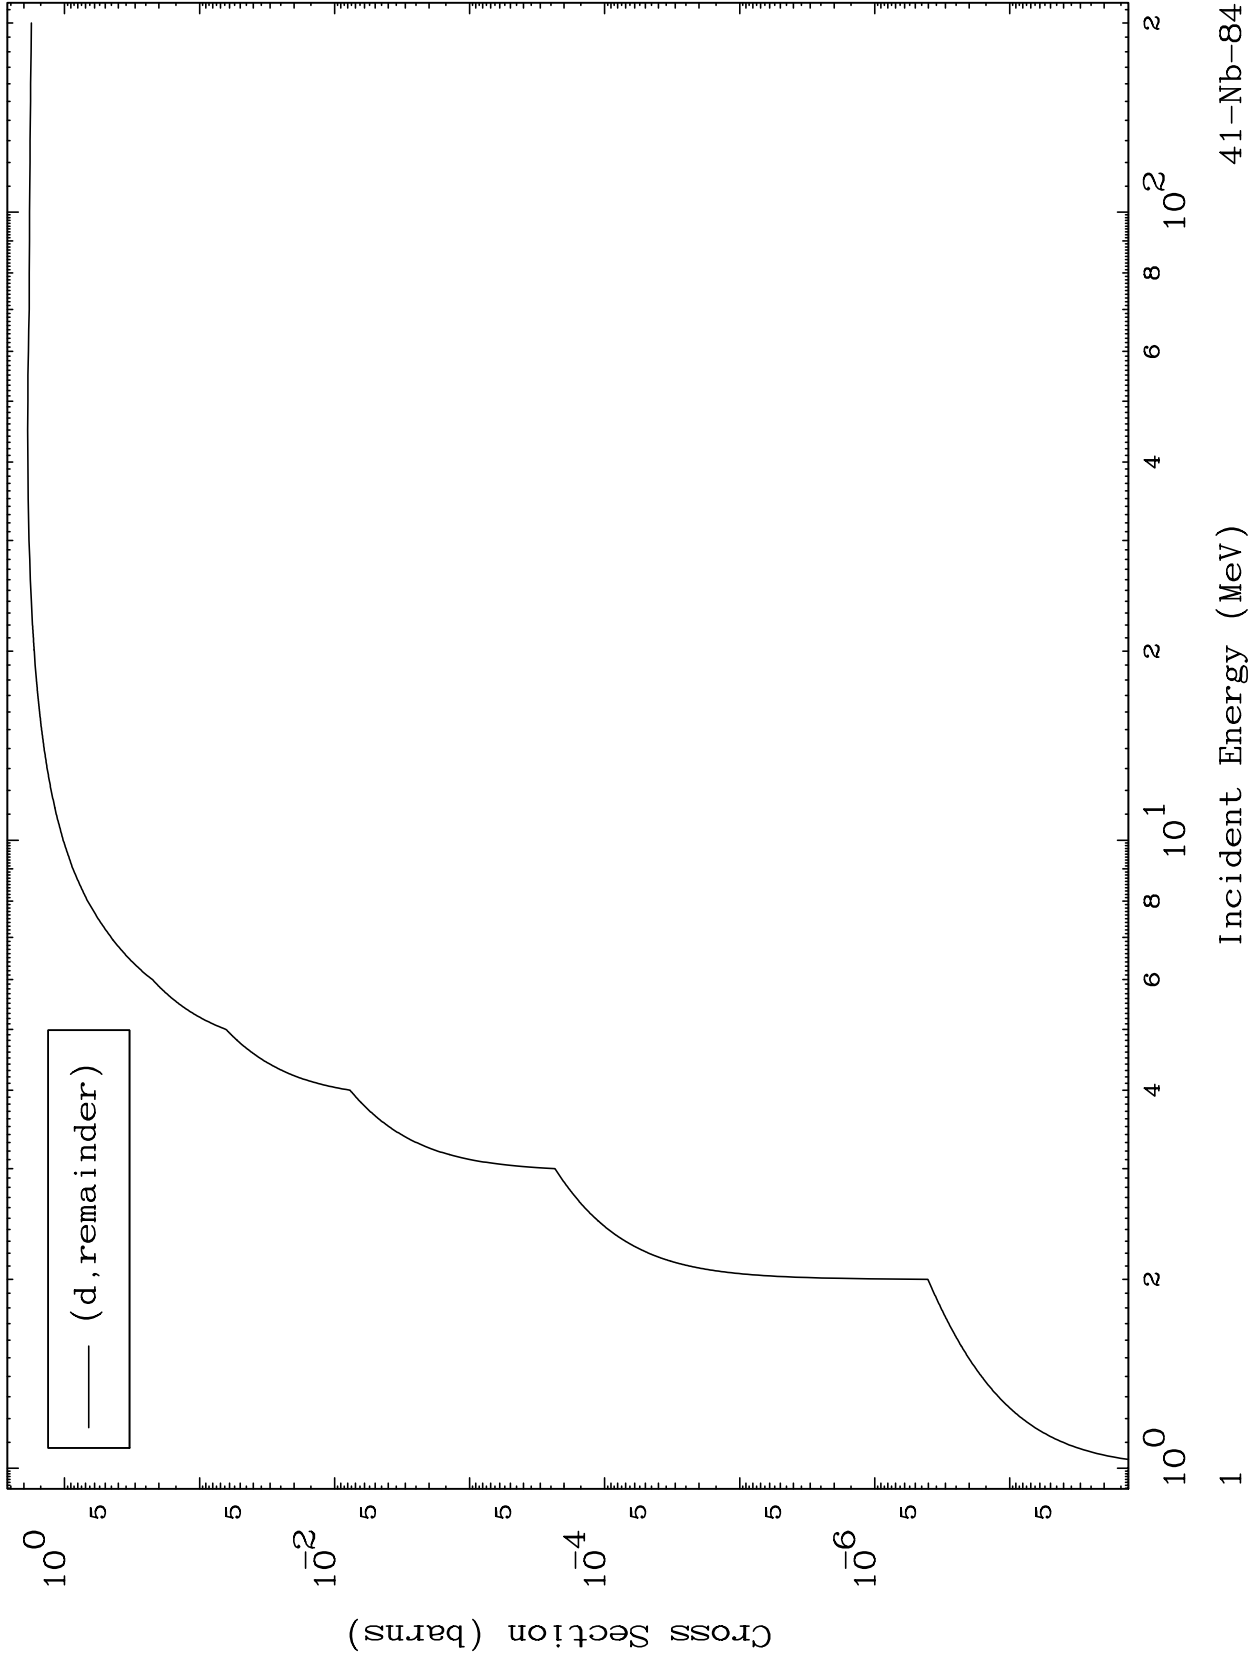

Press Mouse Button to Start

MAT 4098

Deuteron Major
0 Kelvin Cross Sections

41-Nb-84

41-Nb-84