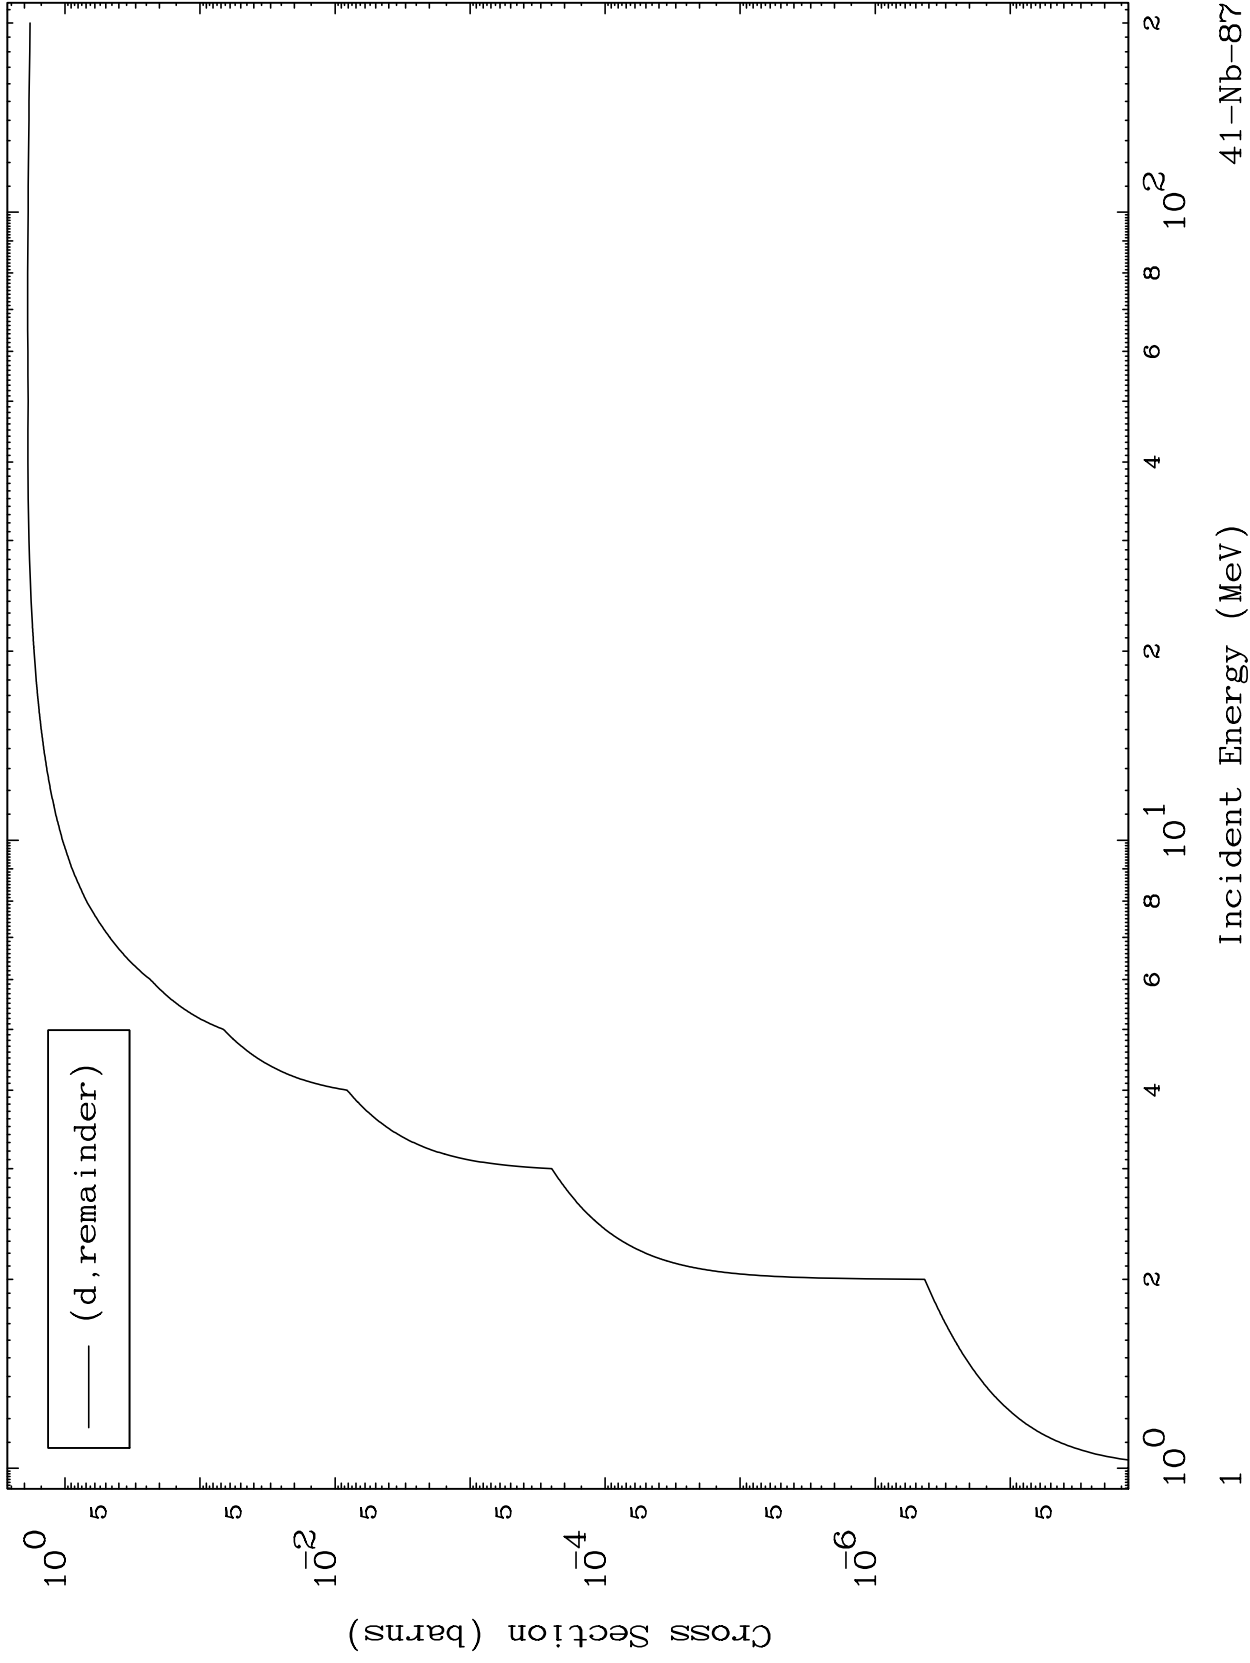

Press Mouse Button to Start

MAT 4108

Deuteron Major
0 Kelvin Cross Sections

41-Nb-87

41-Nb-87