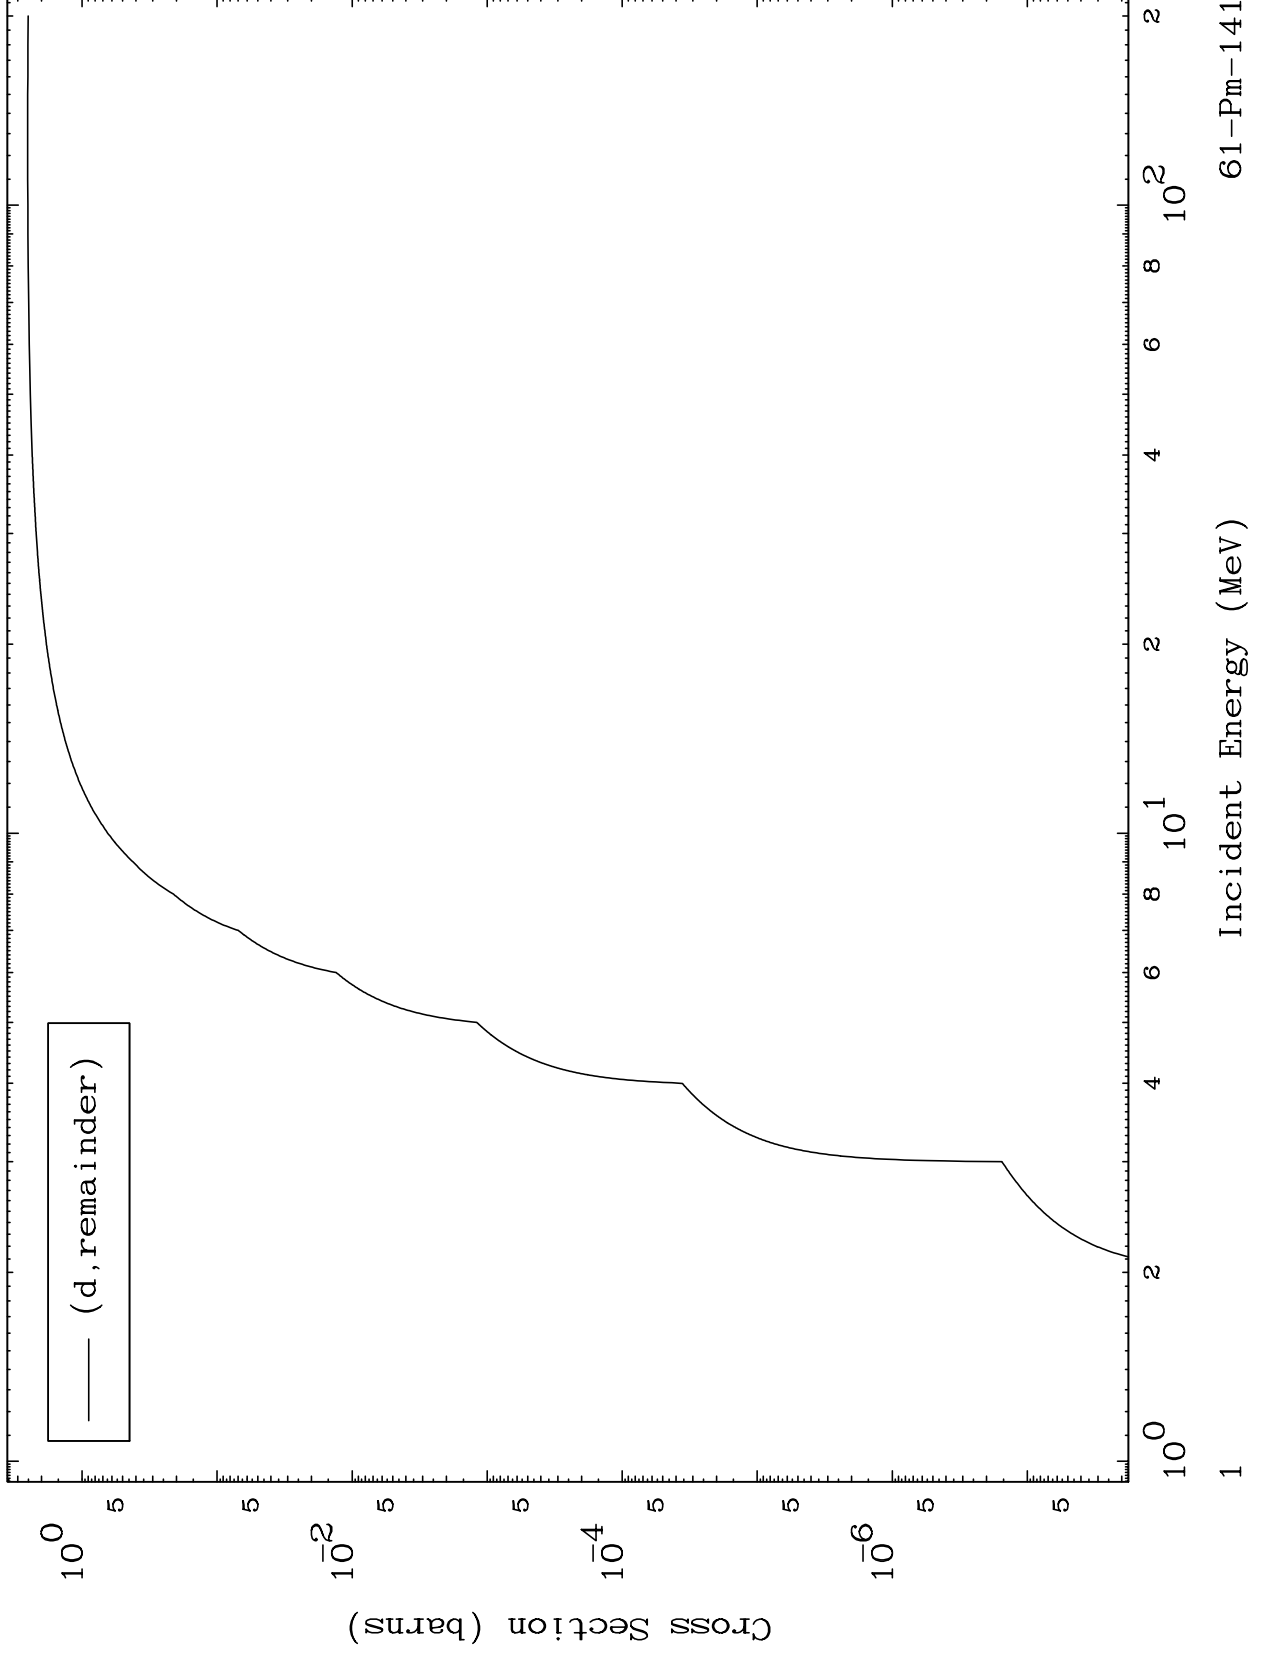

Press Mouse Button to Start

MAT 6131

Deuteron Major
0 Kelvin Cross Sections

61-Pm-141

61-Pm-141