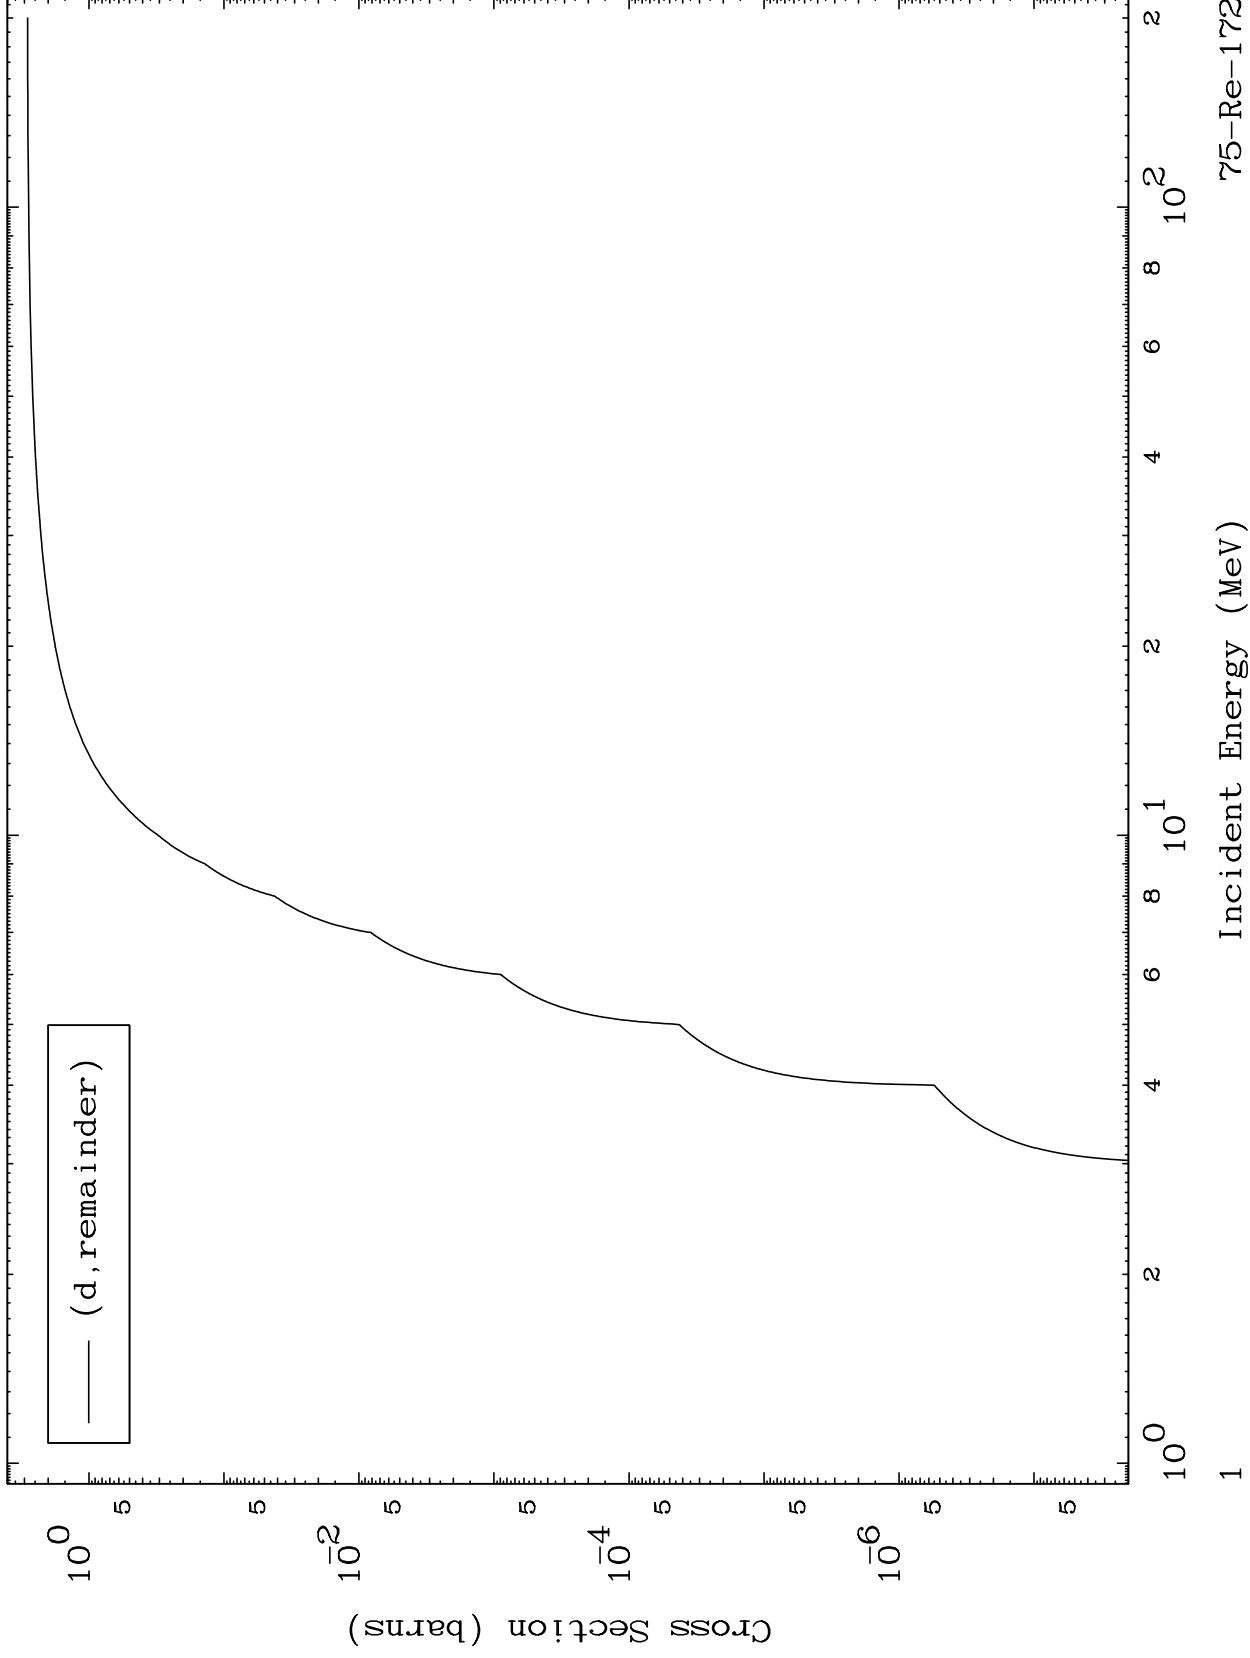

Press Mouse Button to Start

MAT 7486

Deuteron Major  
0 Kelvin Cross Sections

75-Re-172

75-Re-172