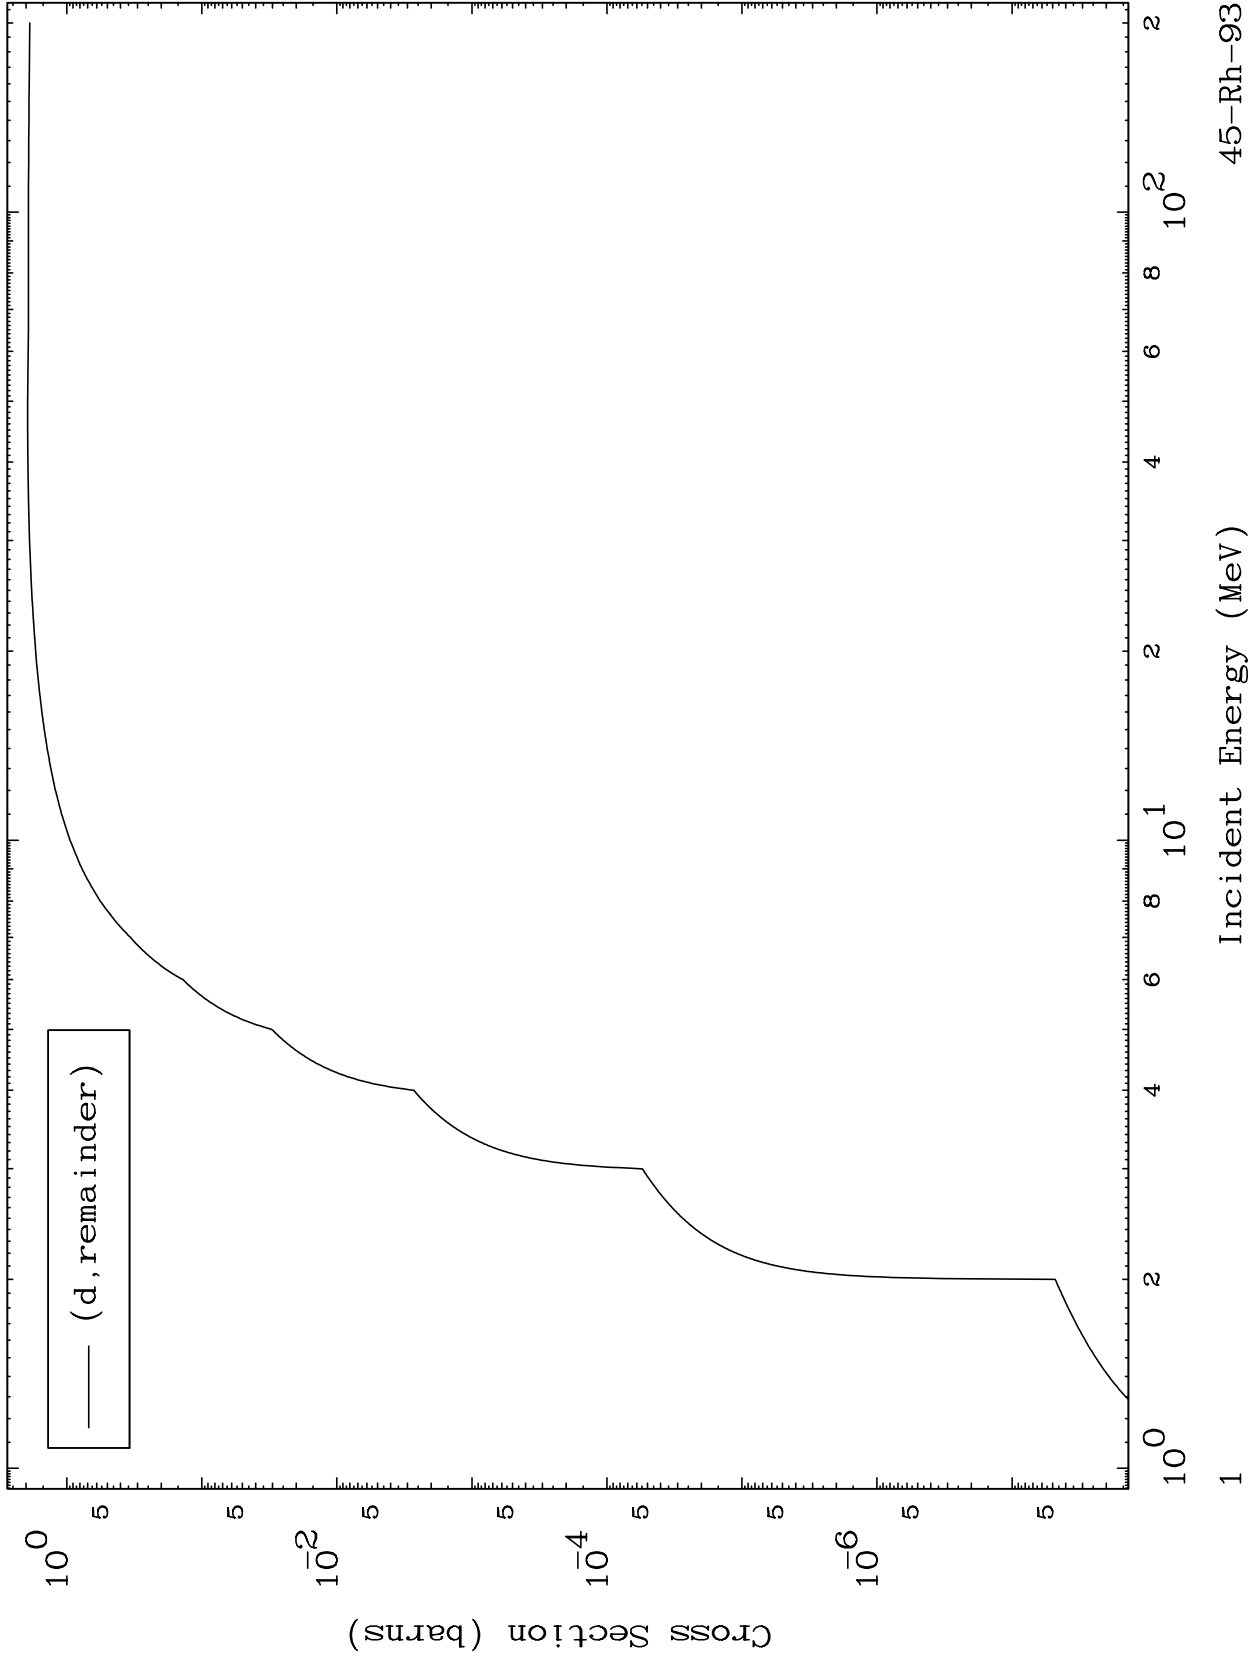

Press Mouse Button to Start

MAT 4495

Deuteron Major  
0 Kelvin Cross Sections

45-Rh-93

45-Rh-93