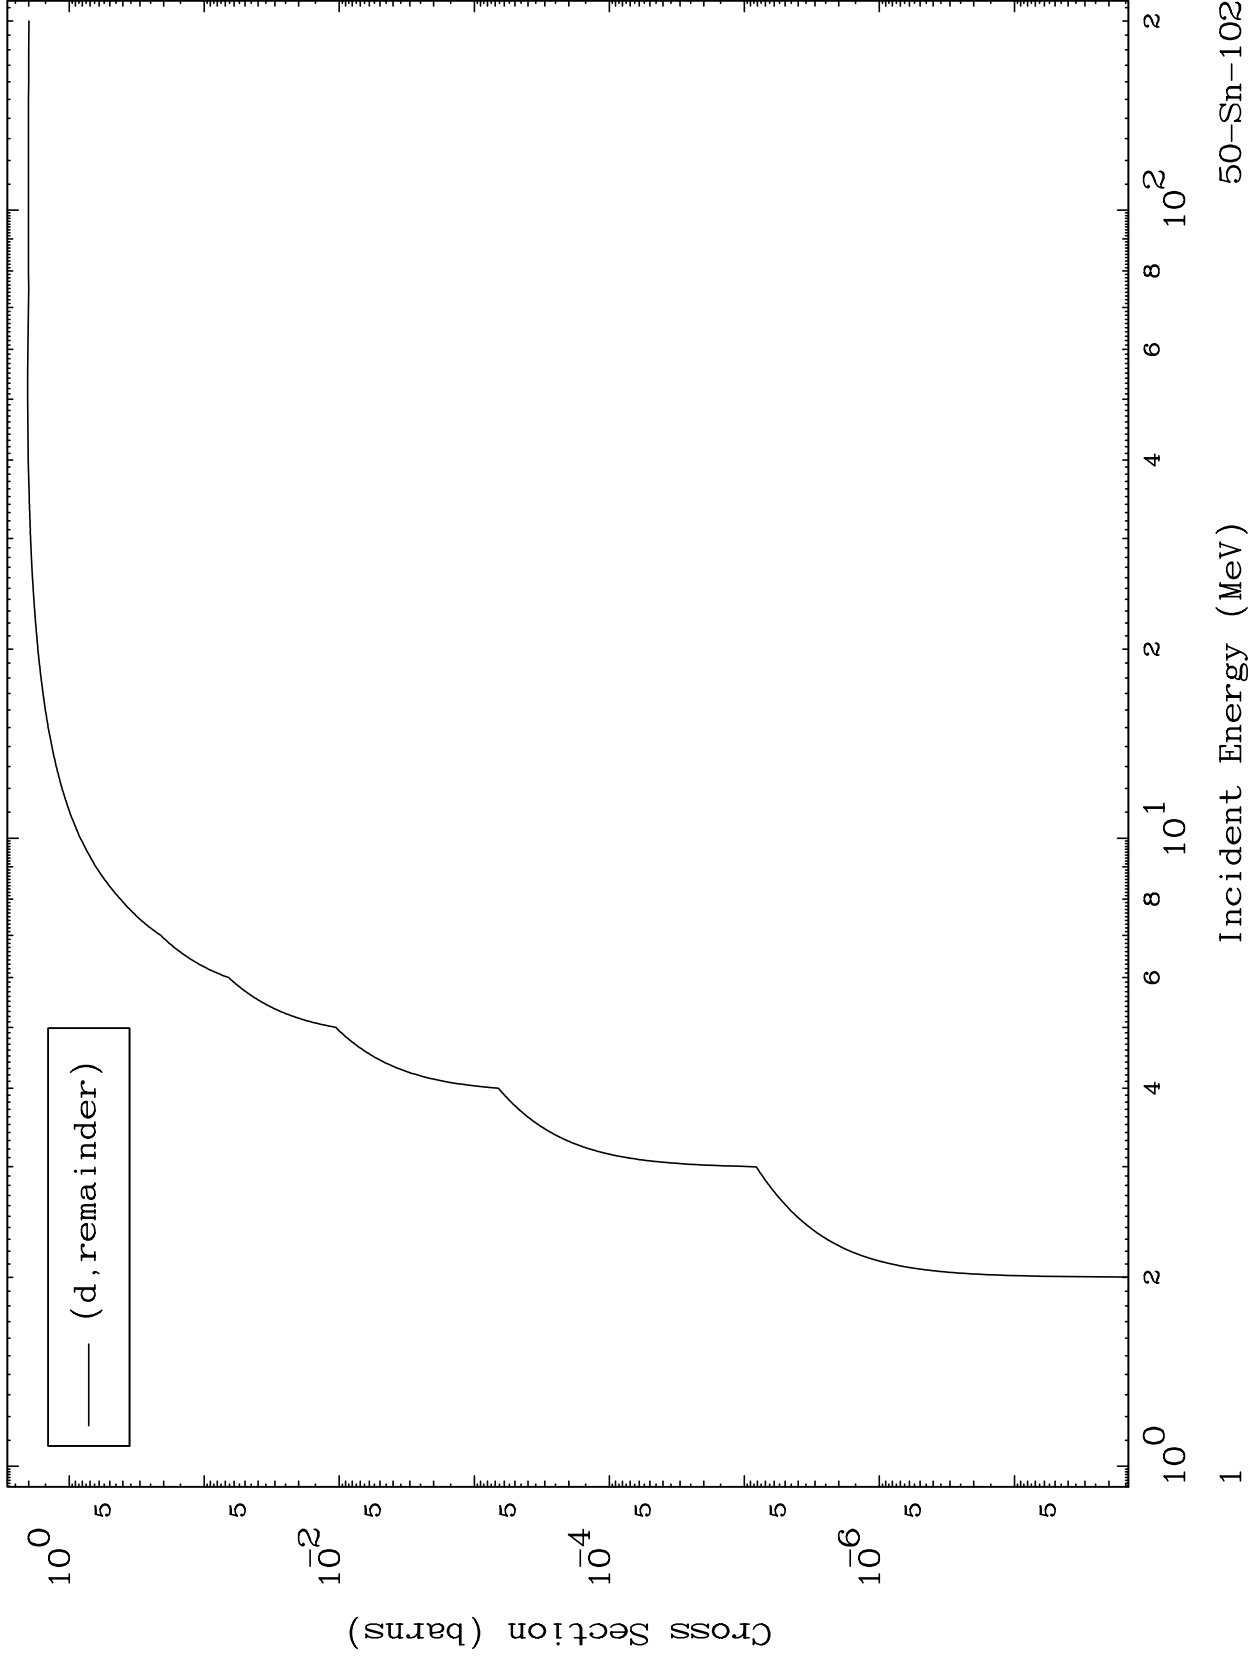

Press Mouse Button to Start

MAT 4995

Deuteron Major
0 Kelvin Cross Sections

50-Sn-102

50-Sn-102