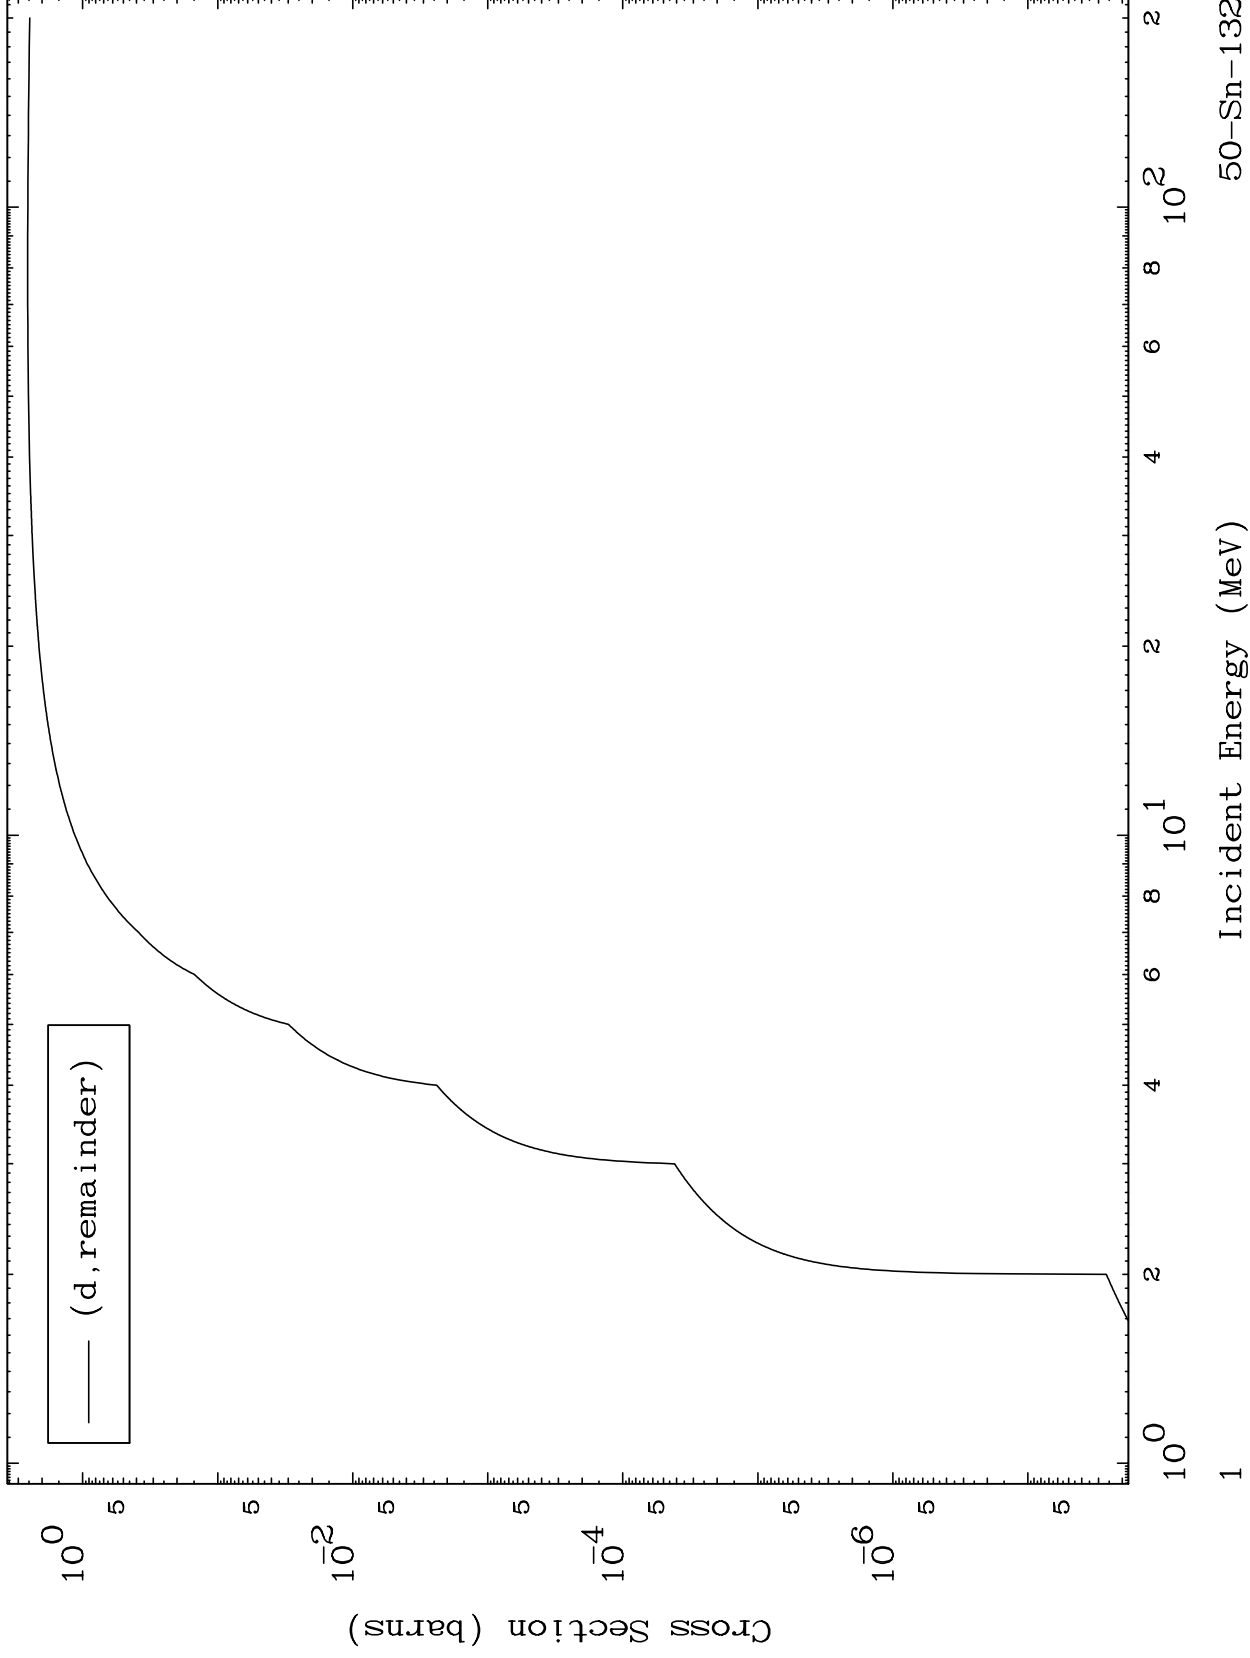

Press Mouse Button to Start

MAT 5085

Deuteron Major  
0 Kelvin Cross Sections

50-Sn-132

50-Sn-132