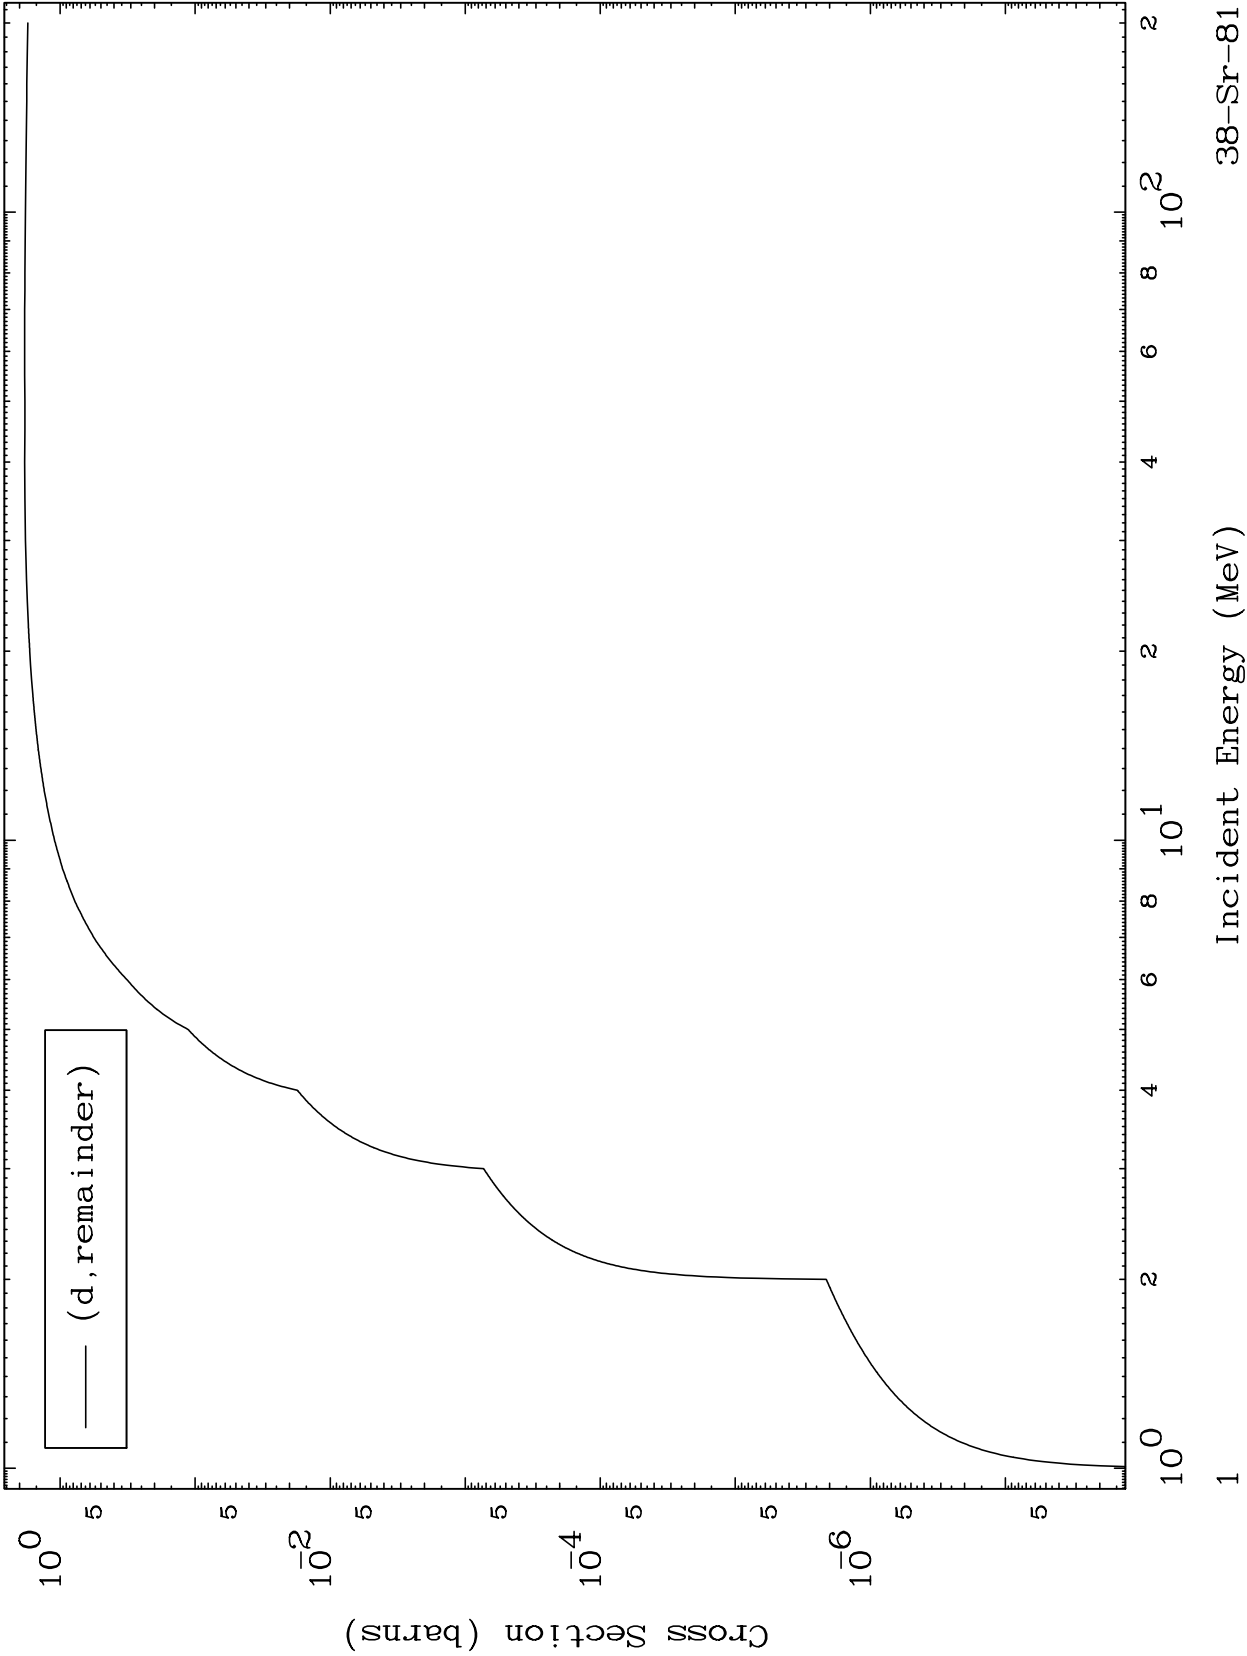

Press Mouse Button to Start

MAT 3816

Deuteron Major
0 Kelvin Cross Sections

38-Sr-81

38-Sr-81