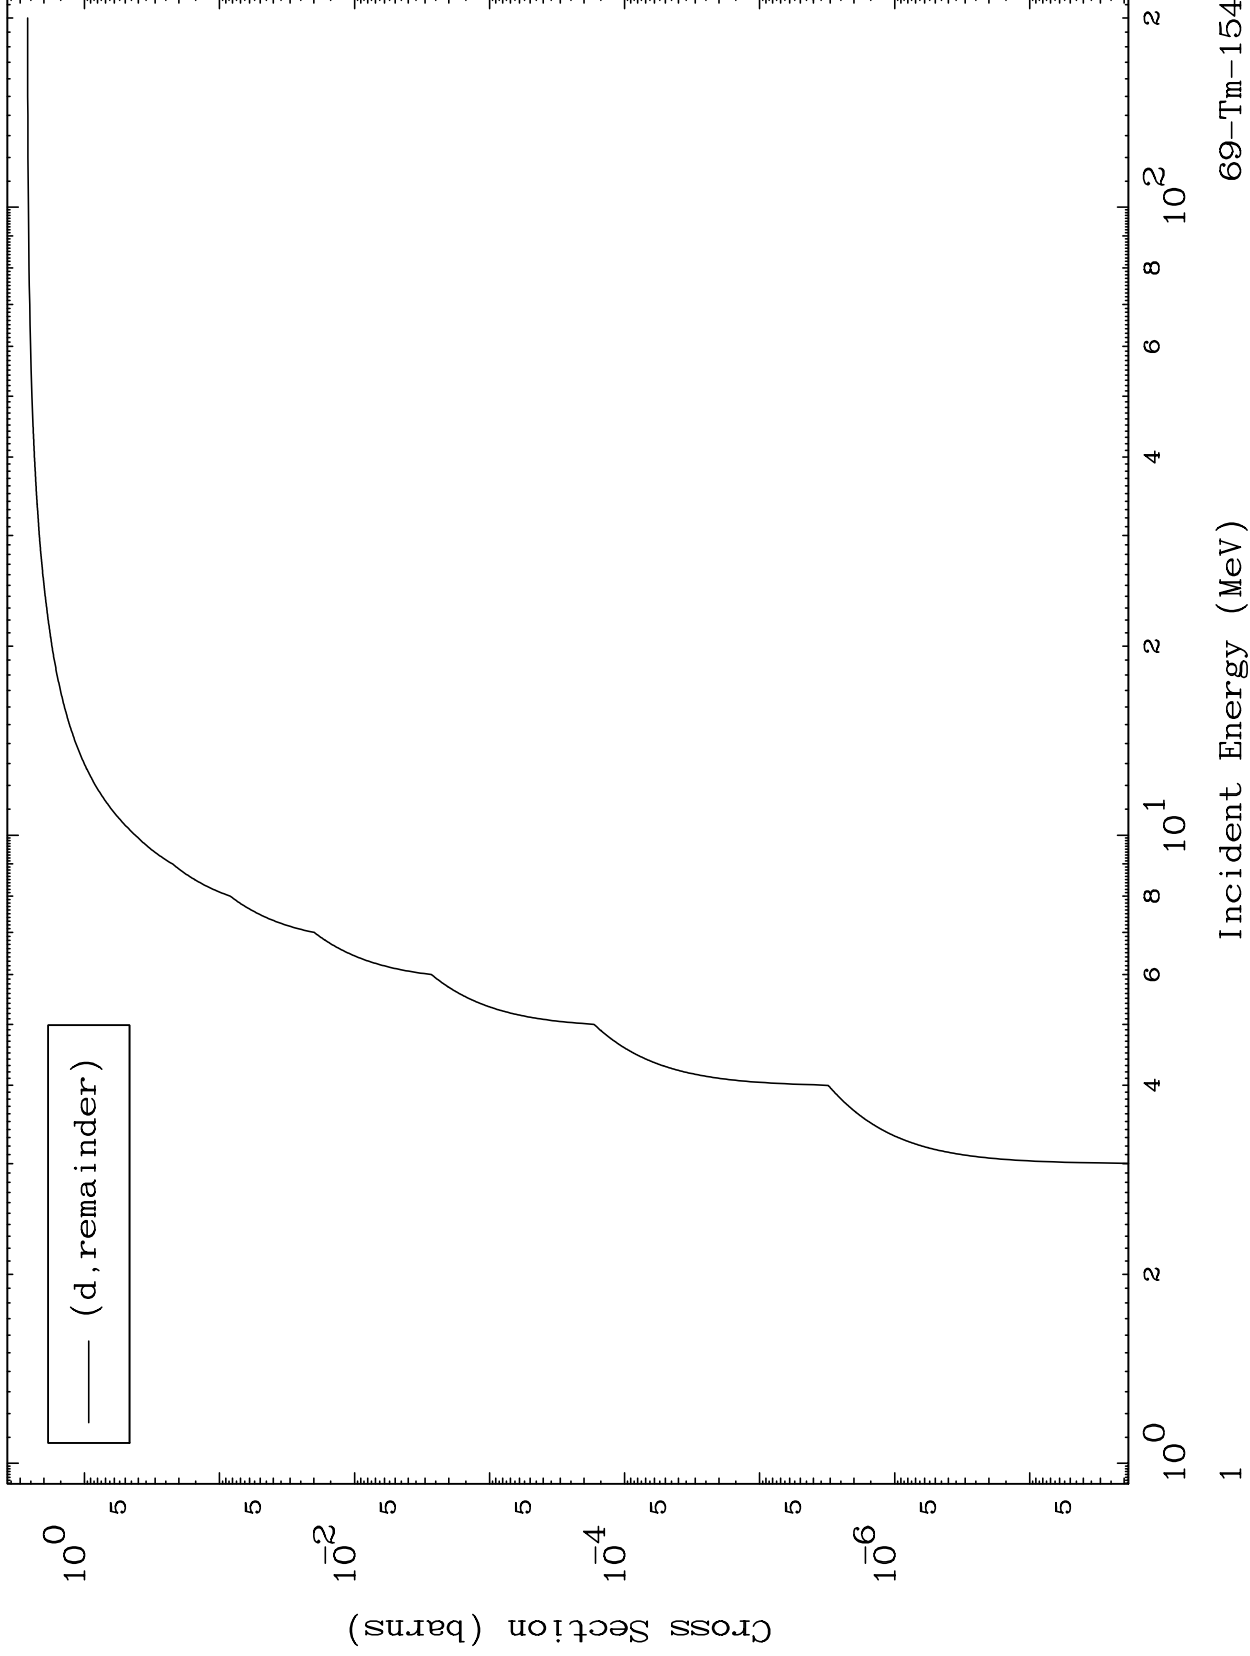

Press Mouse Button to Start

MAT 6881

Deuteron Major
0 Kelvin Cross Sections

69-Tm-154

69-Tm-154