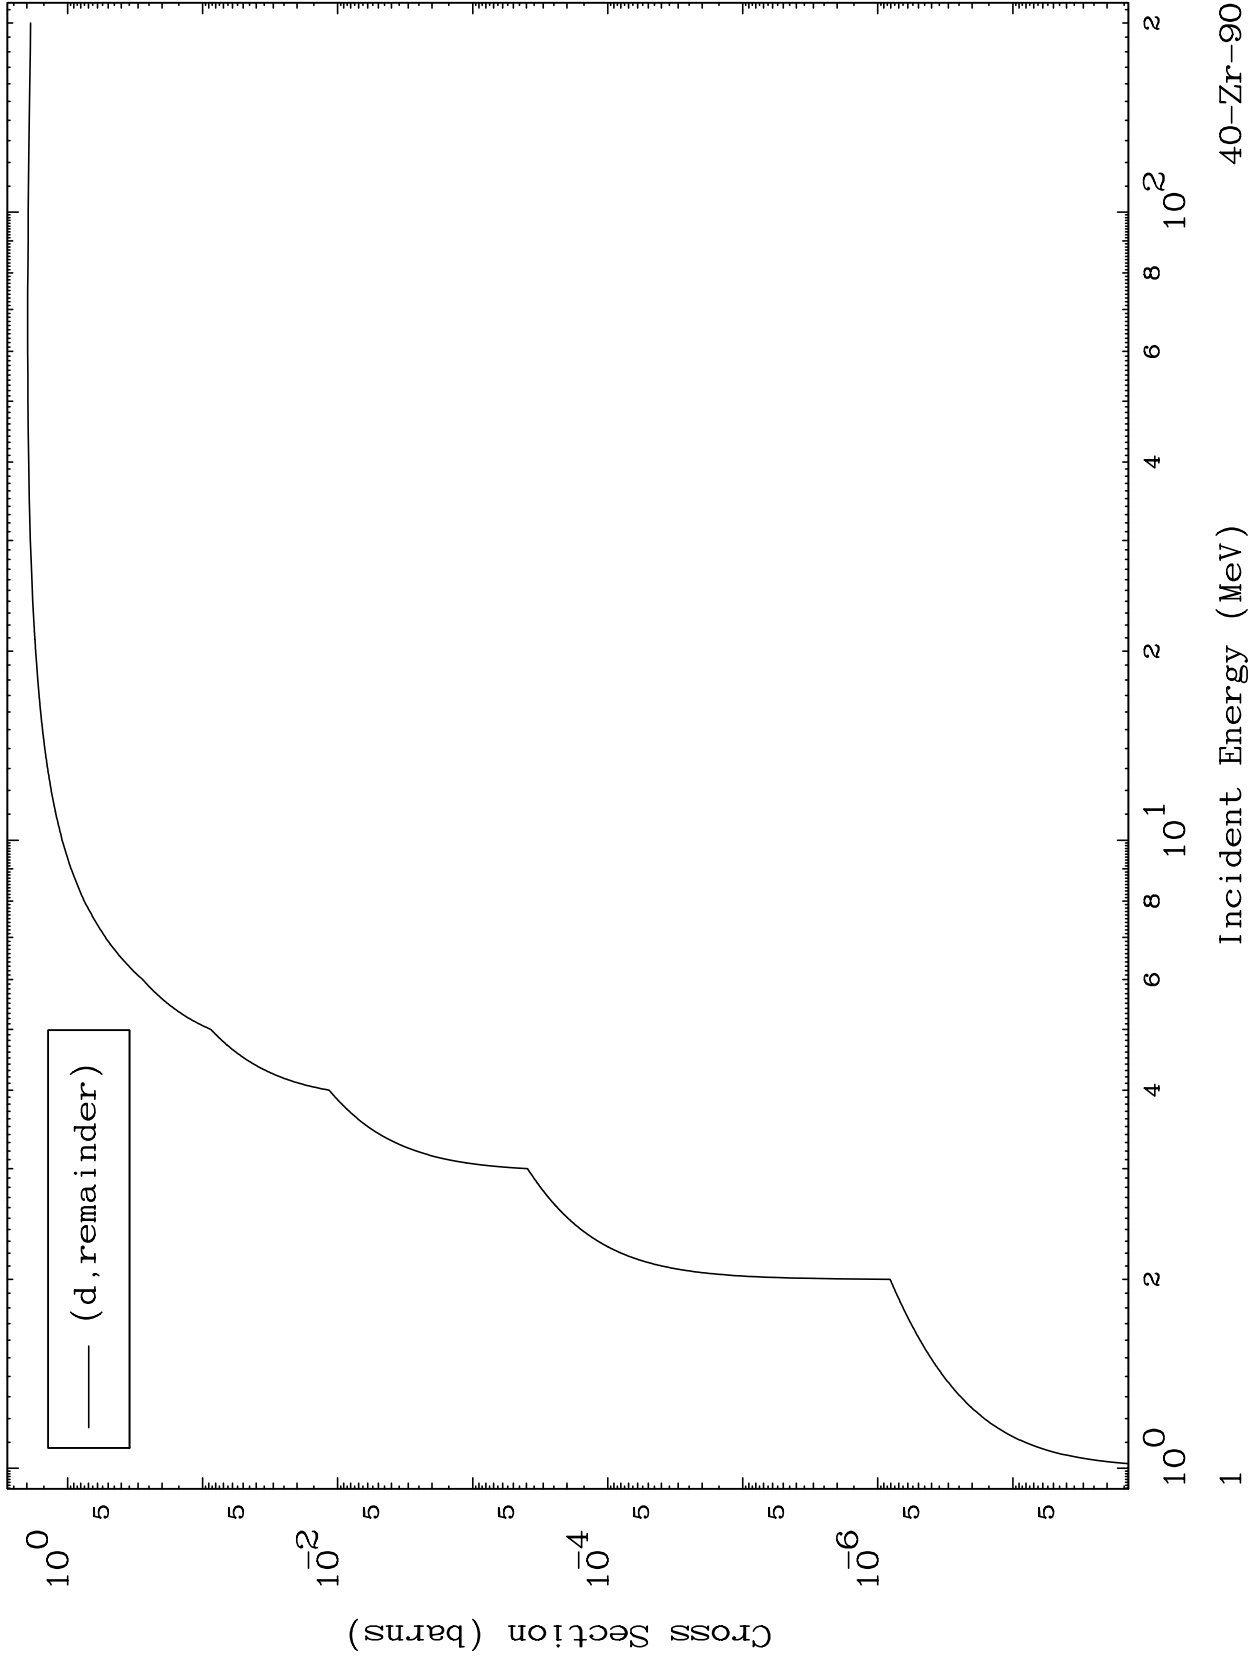

Press Mouse Button to Start

MAT 4025

Deuteron Major
0 Kelvin Cross Sections

40-Zr-90

40-Zr-90