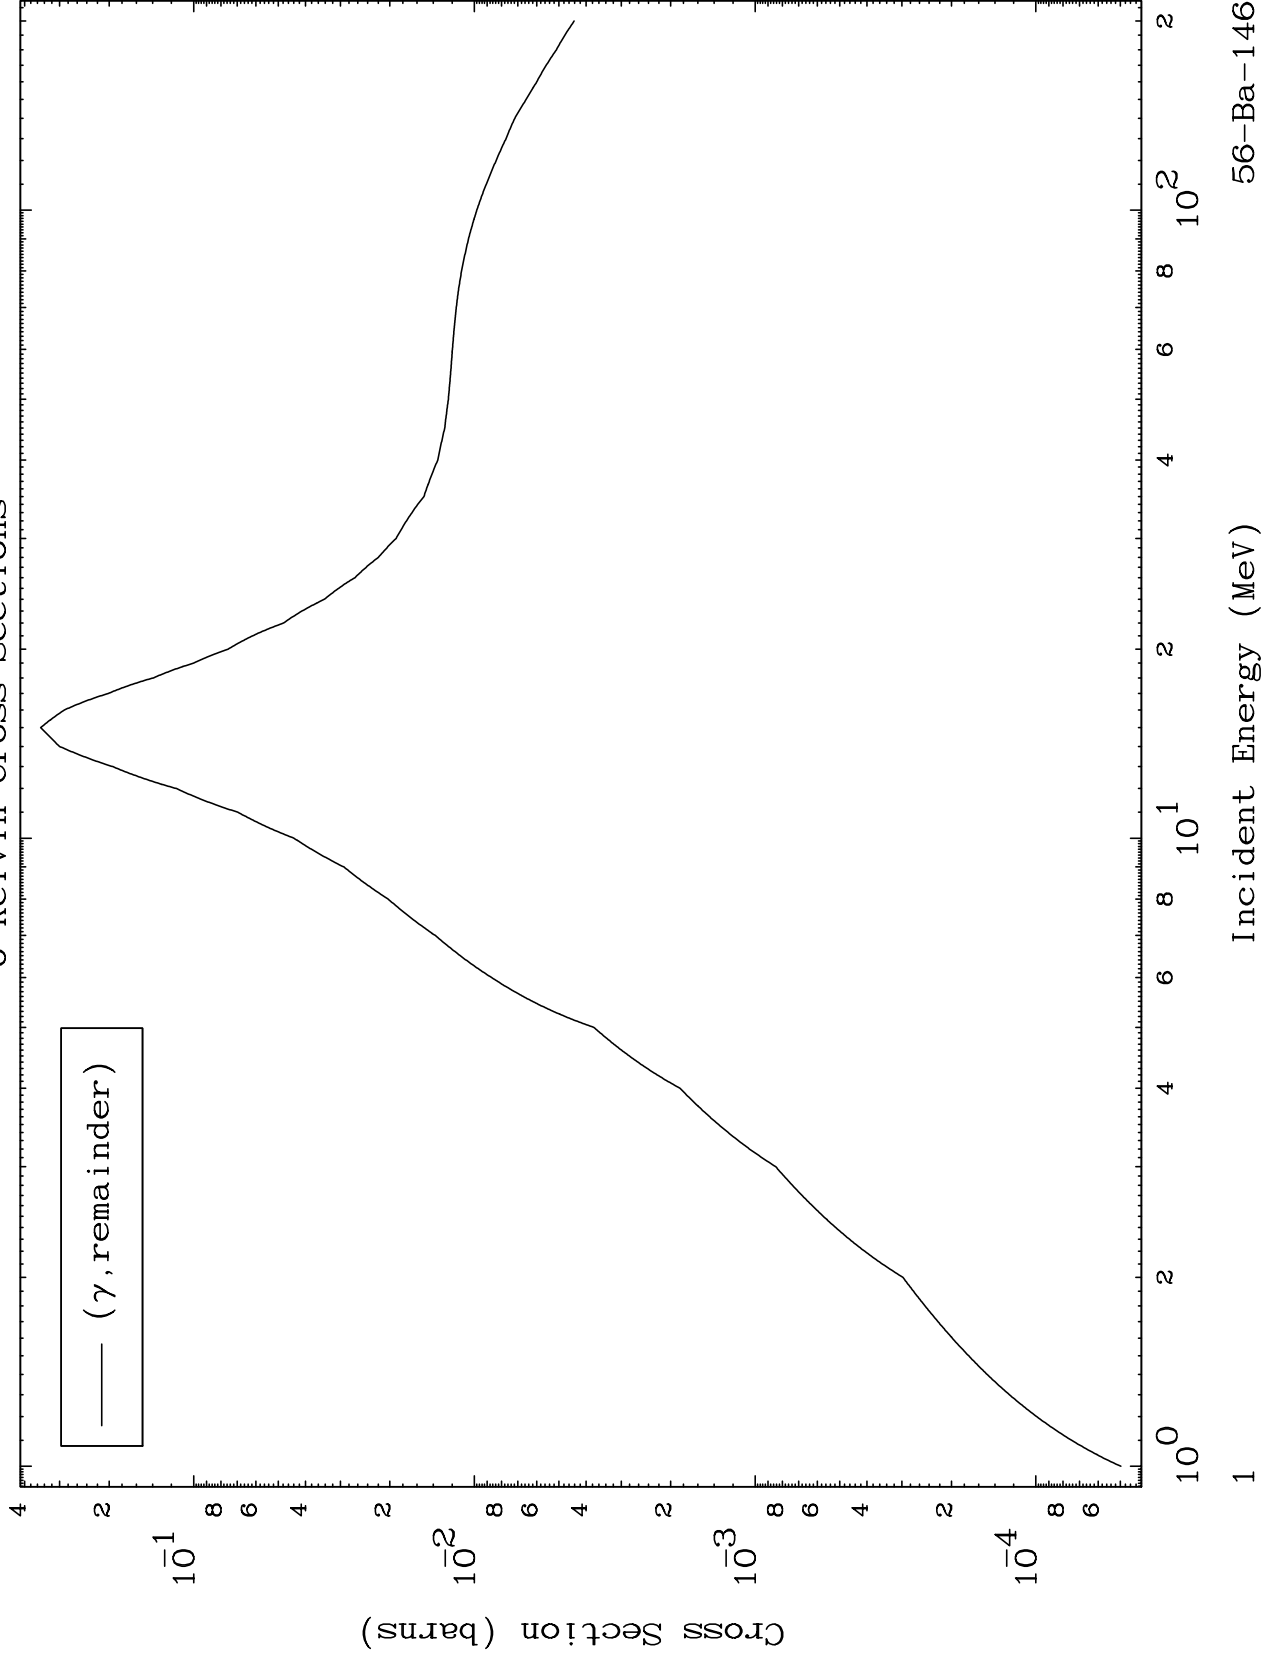

Press Mouse Button to Start

MAT 5673

Photon Major  
0 Kelvin Cross Sections

56-Ba-146

56-Ba-146