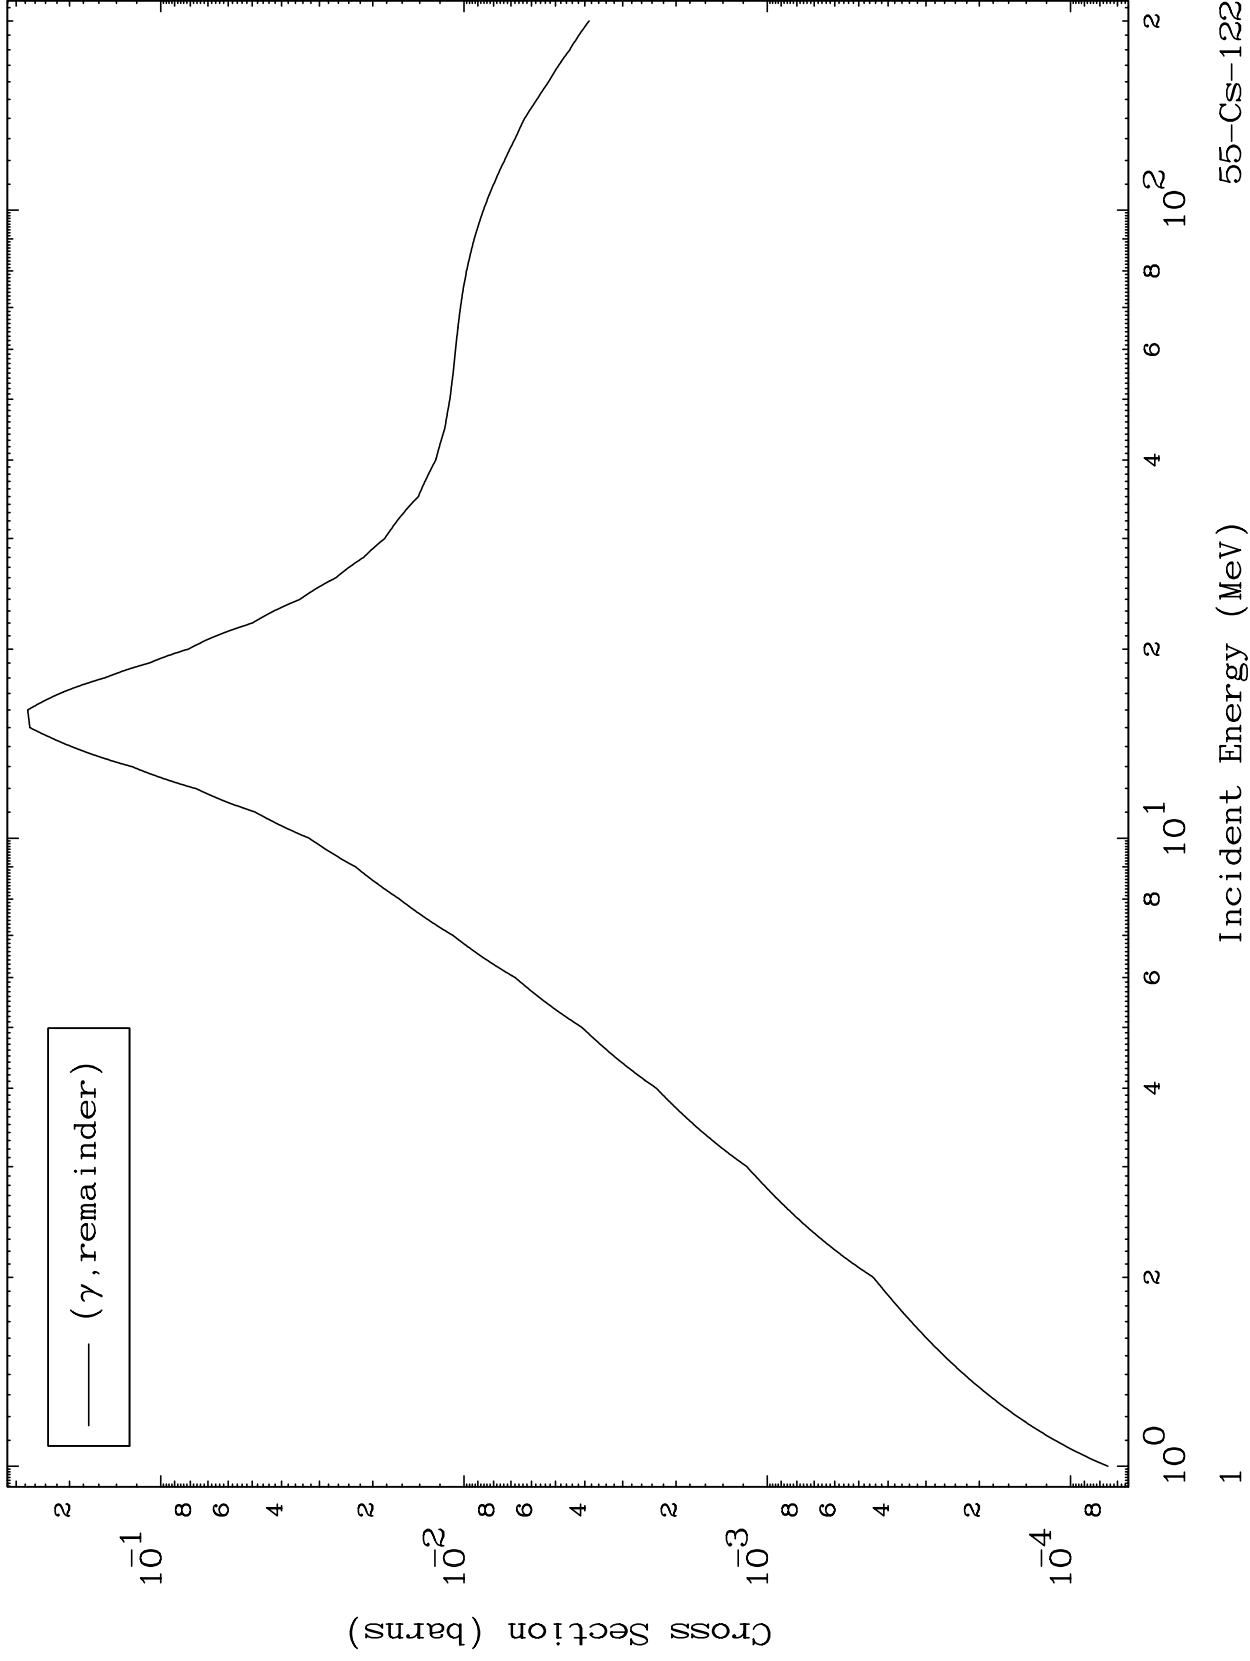

Press Mouse Button to Start

MAT 5493

Photon Major
0 Kelvin Cross Sections

55-Cs-122

55-Cs-122