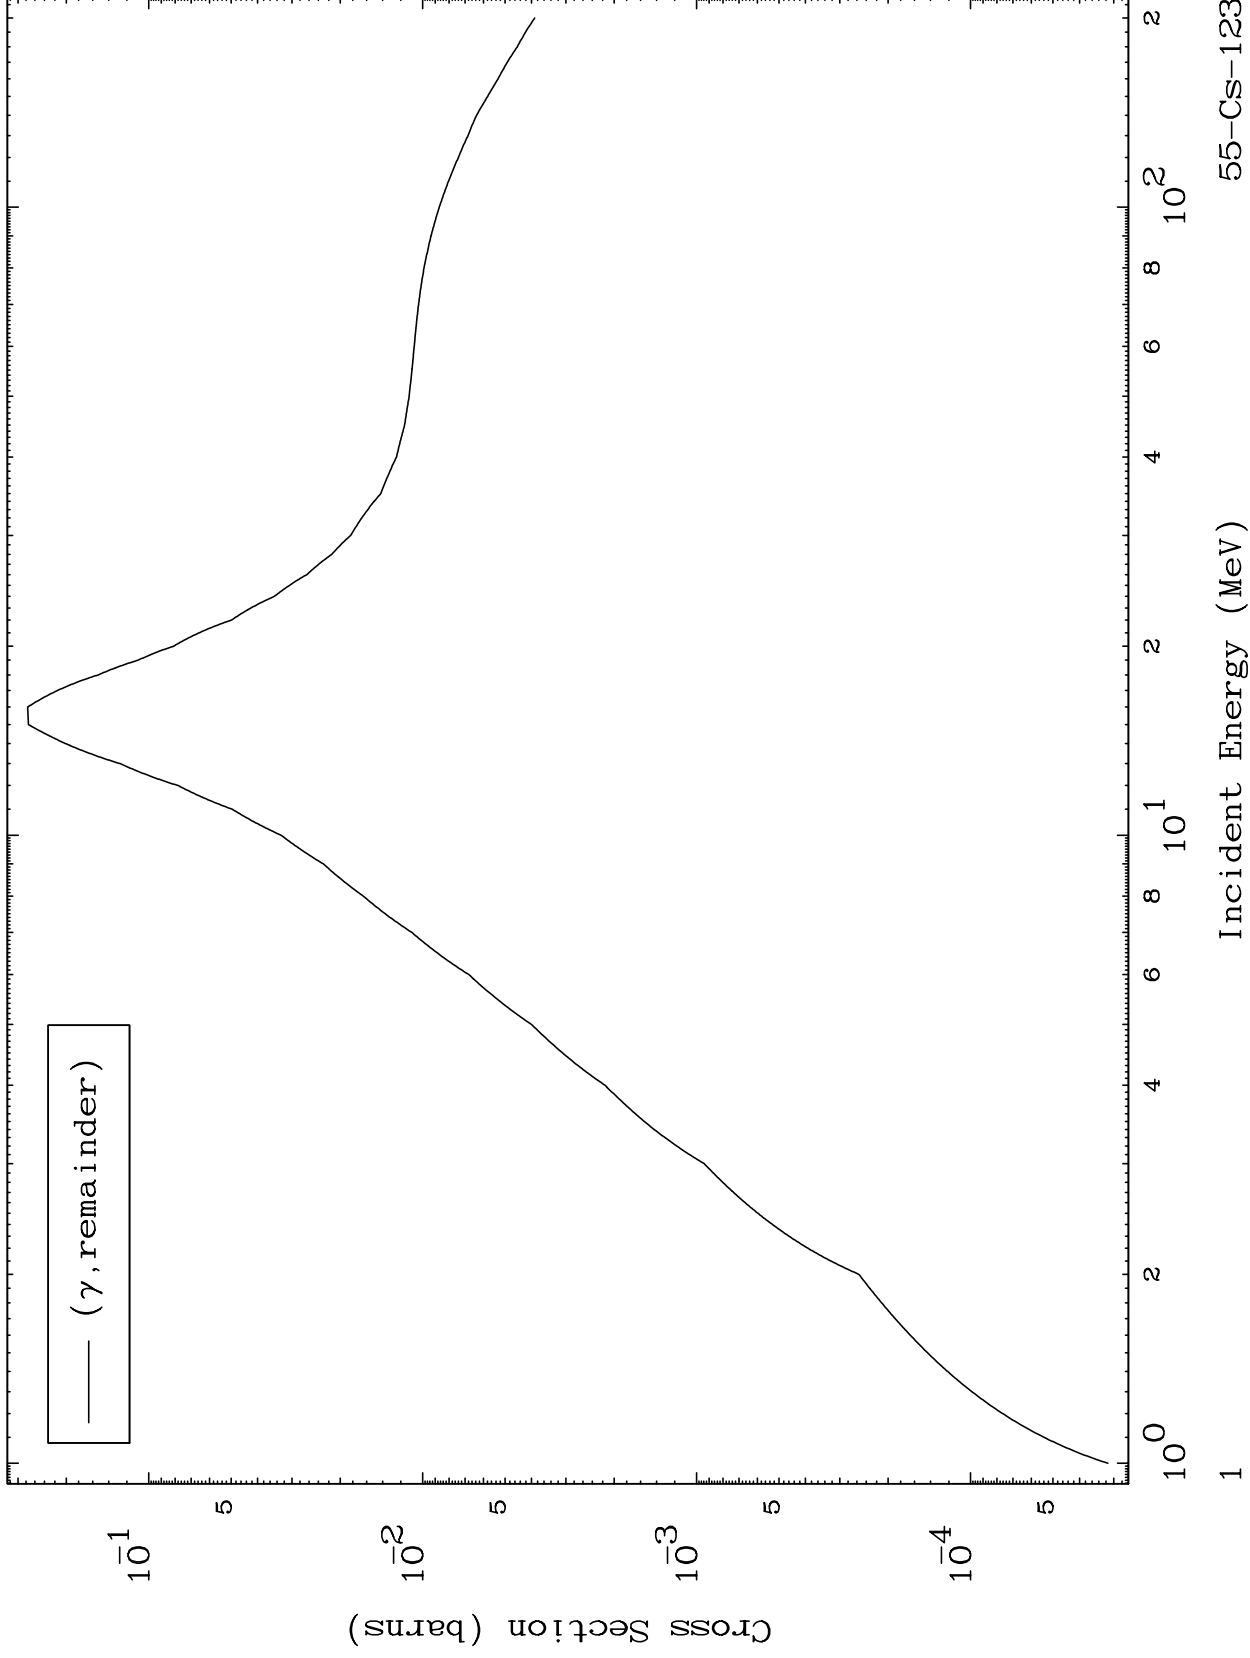

Press Mouse Button to Start

MAT 5496

Photon Major
0 Kelvin Cross Sections

55-Cs-123

55-Cs-123