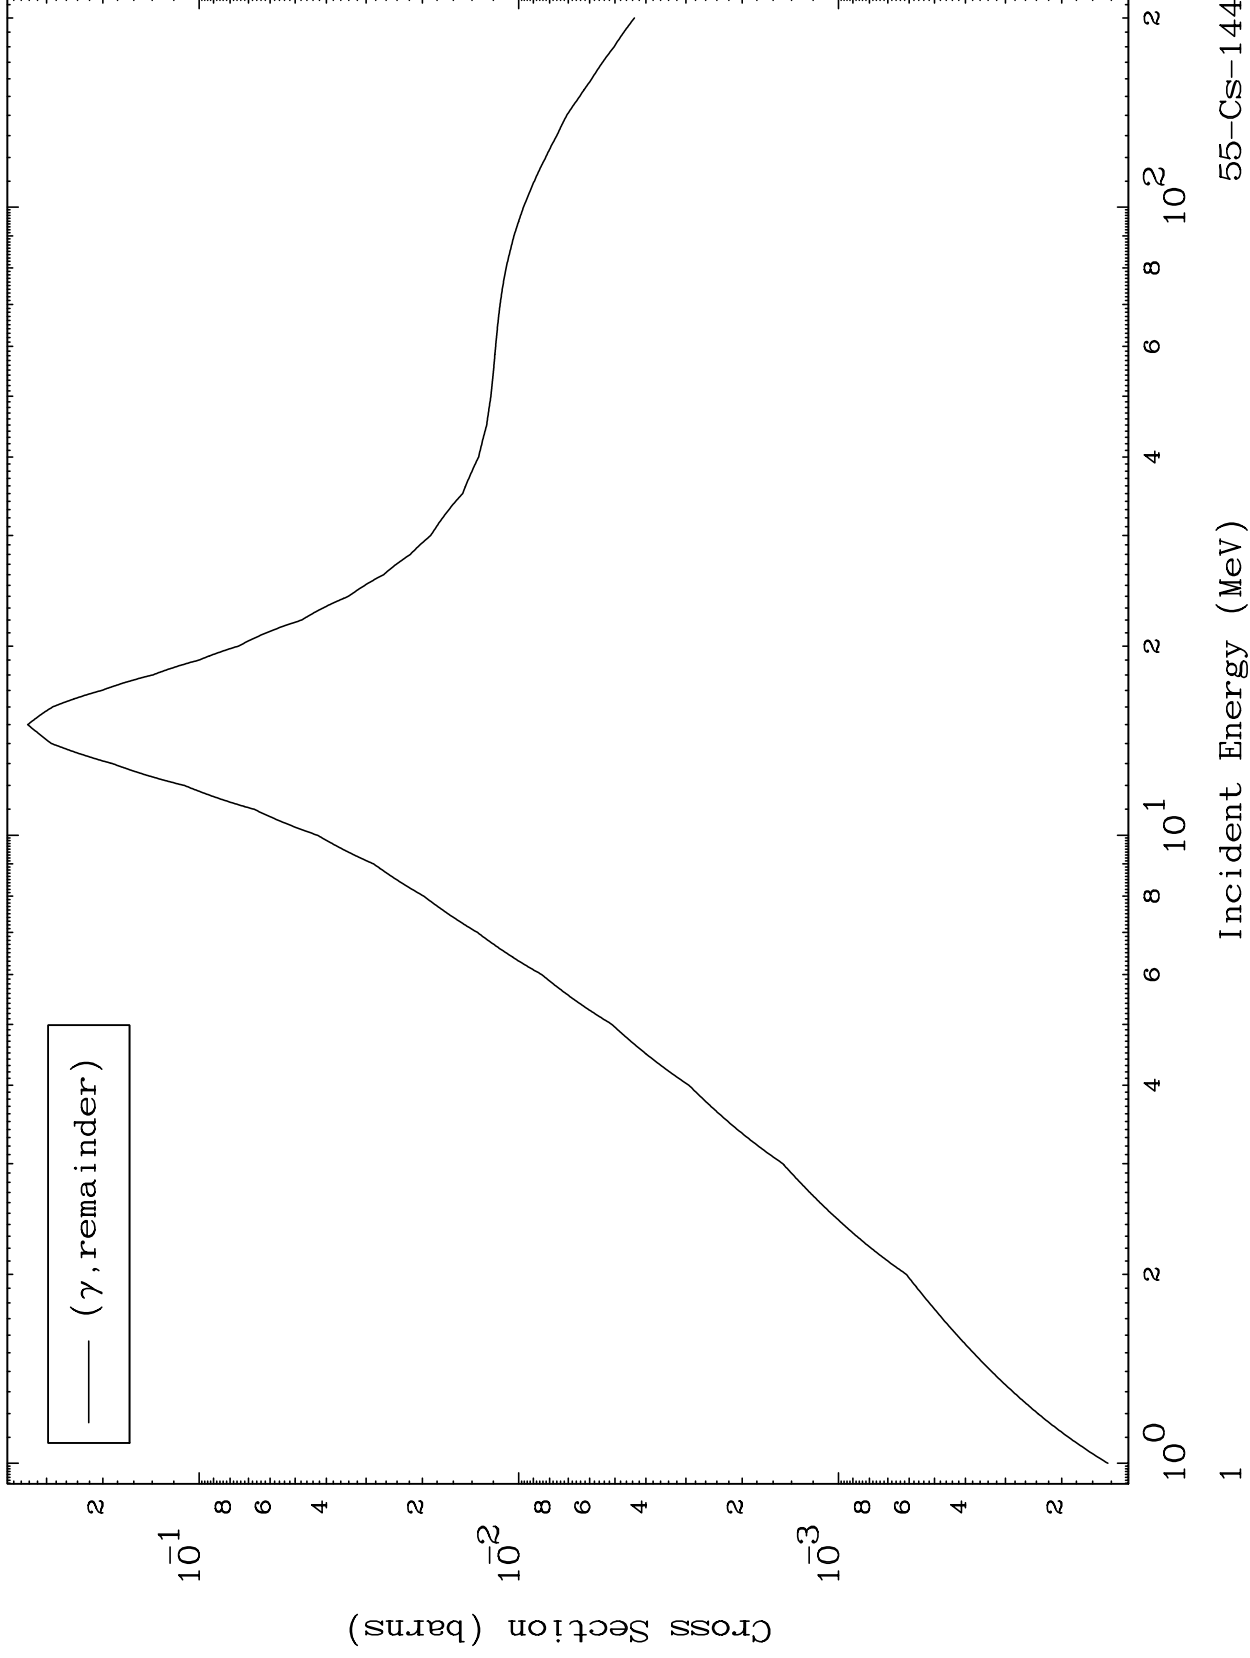

Press Mouse Button to Start

MAT 5559

Photon Major
0 Kelvin Cross Sections

55-Cs-144

55-Cs-144