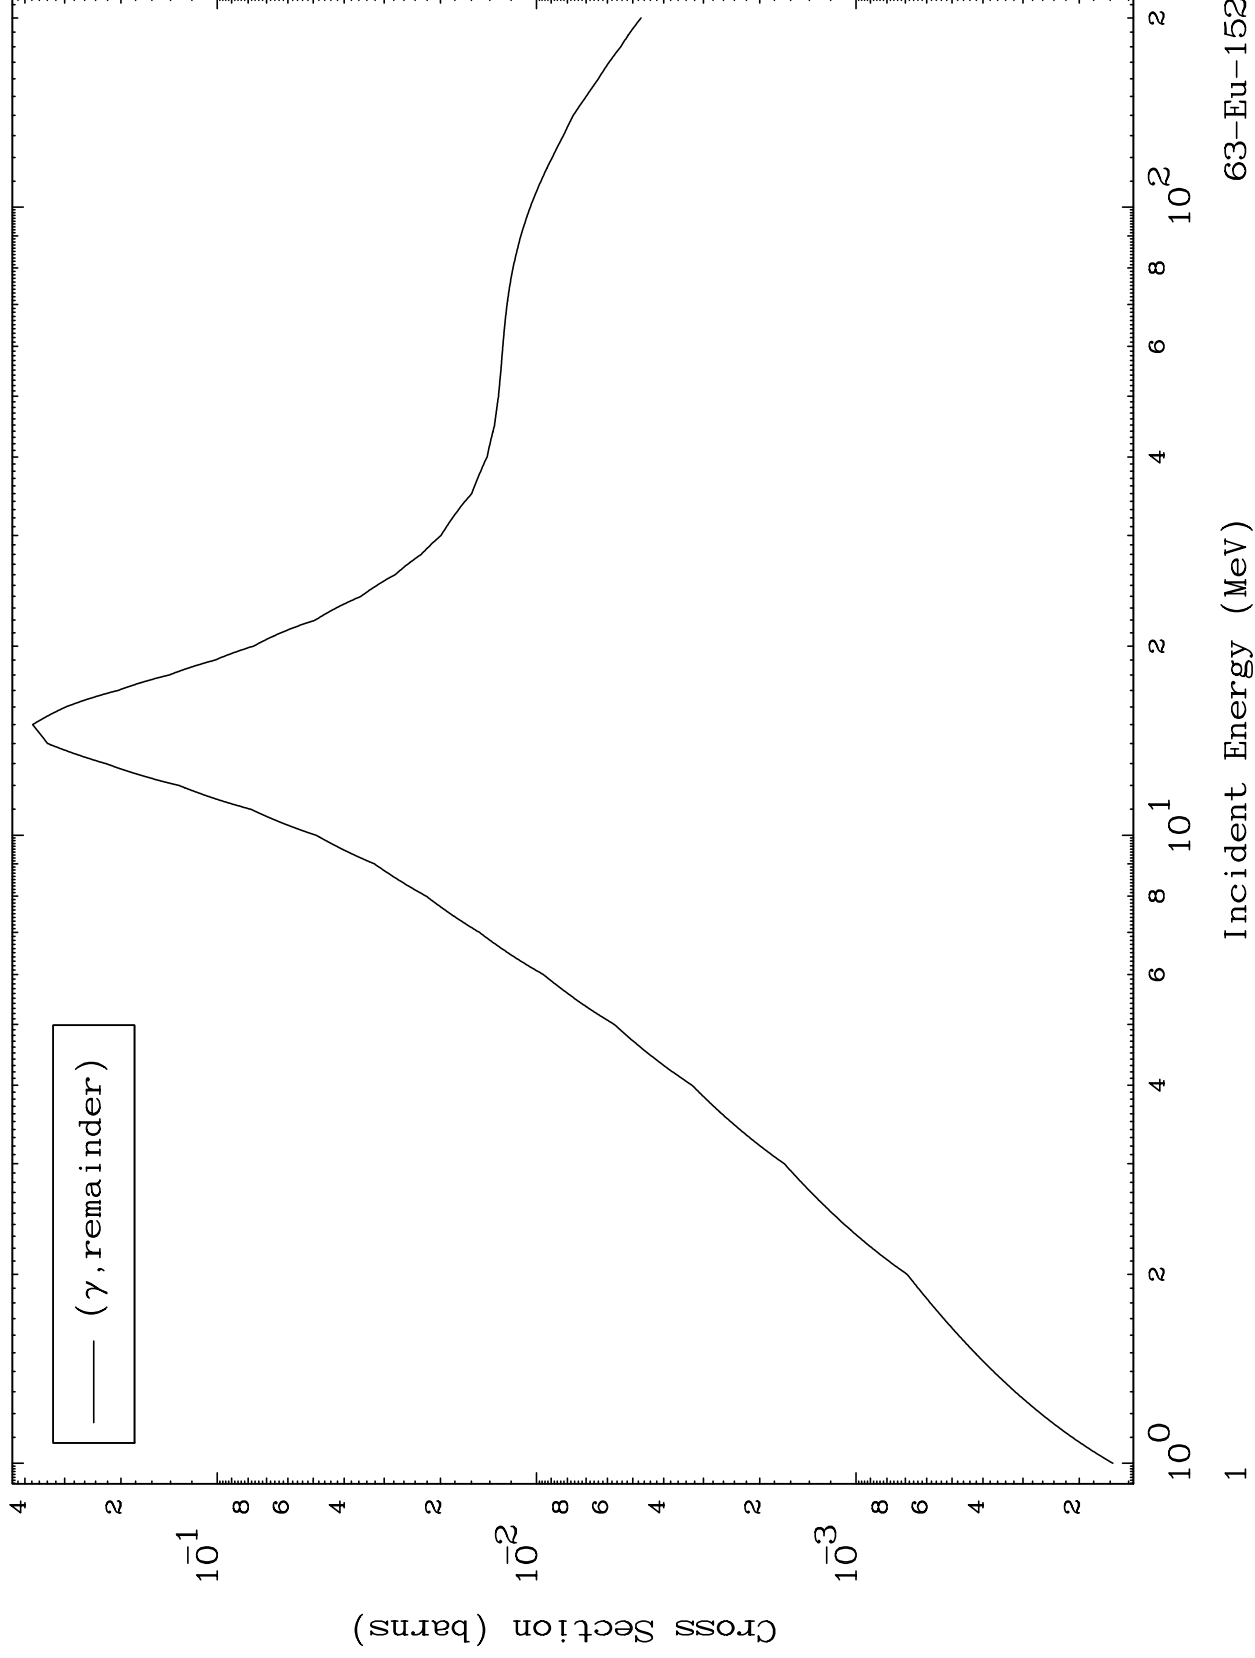

Press Mouse Button to Start

MAT 6329

Photon Major
0 Kelvin Cross Sections

63-Eu-152

63-Eu-152