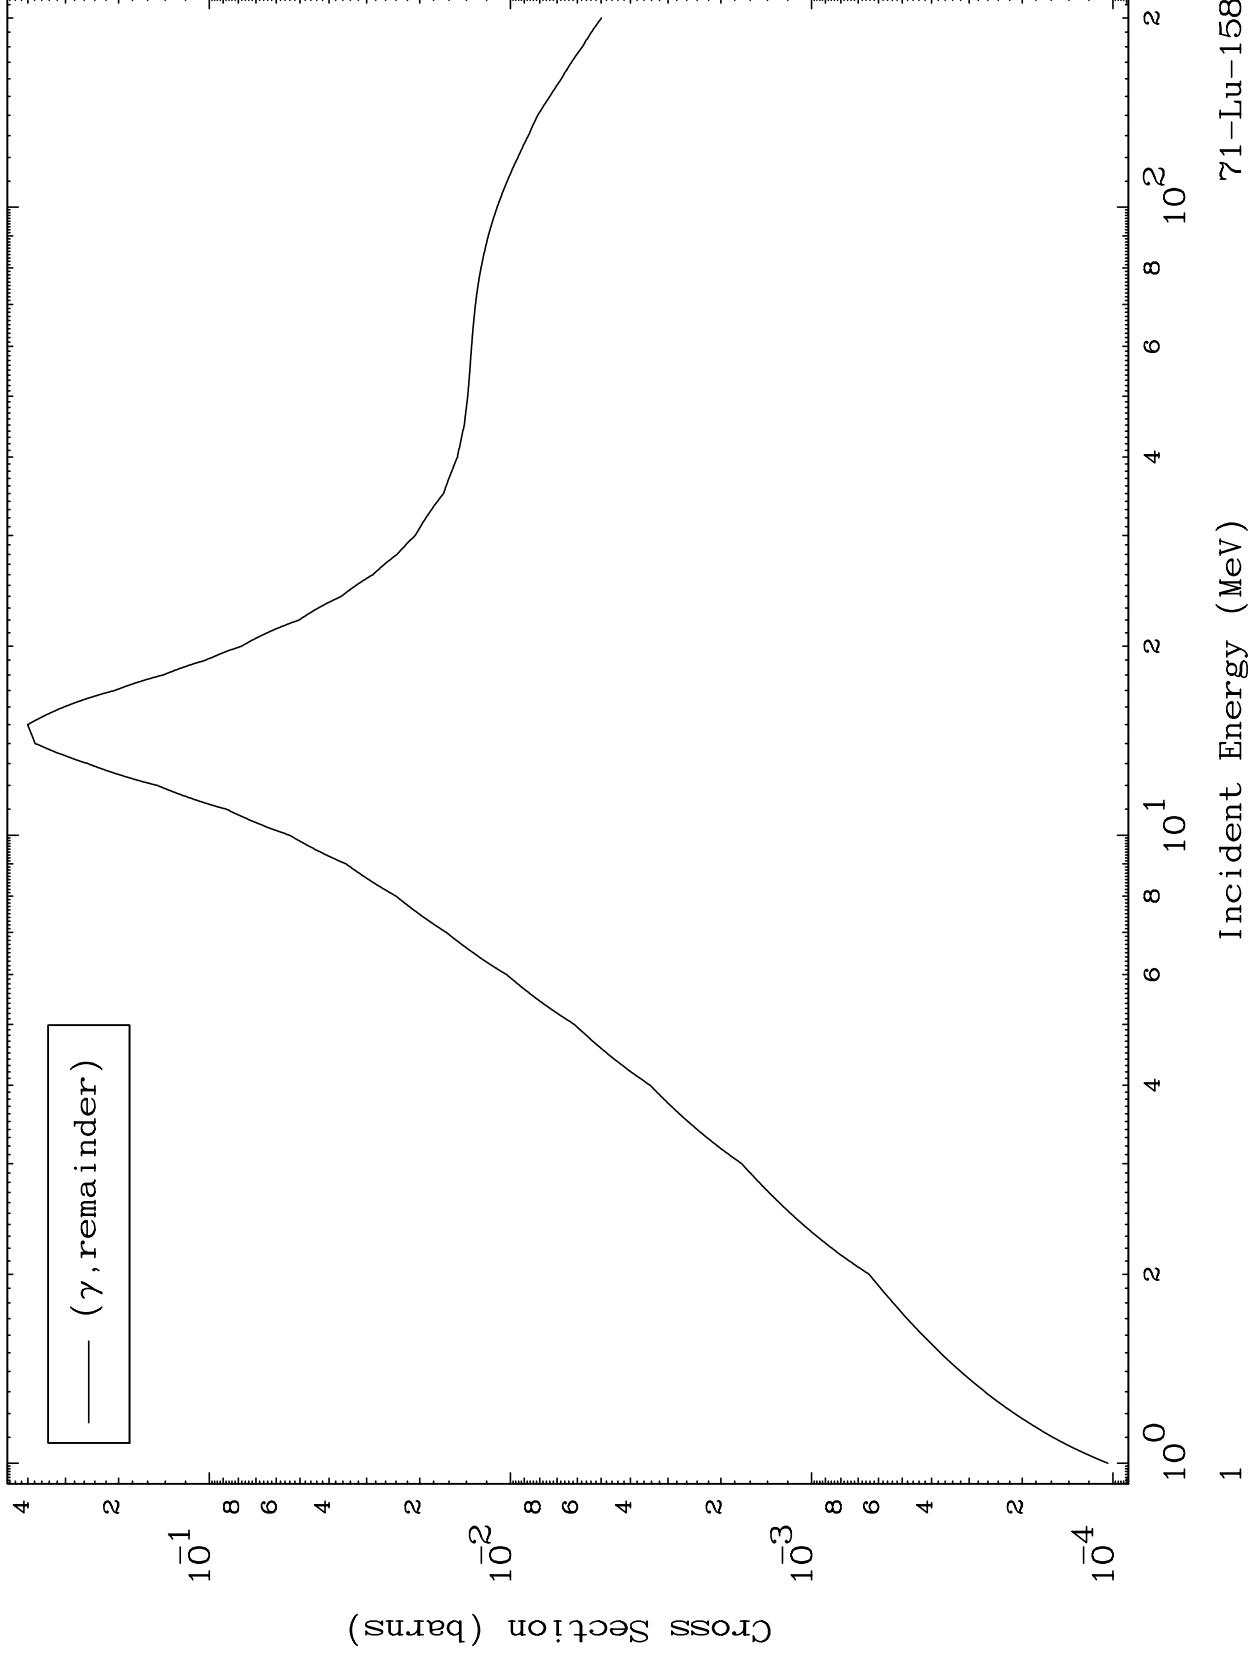

Press Mouse Button to Start

MAT 7074

Photon Major
0 Kelvin Cross Sections

71-Lu-158

Incident Energy (MeV)

71-Lu-158