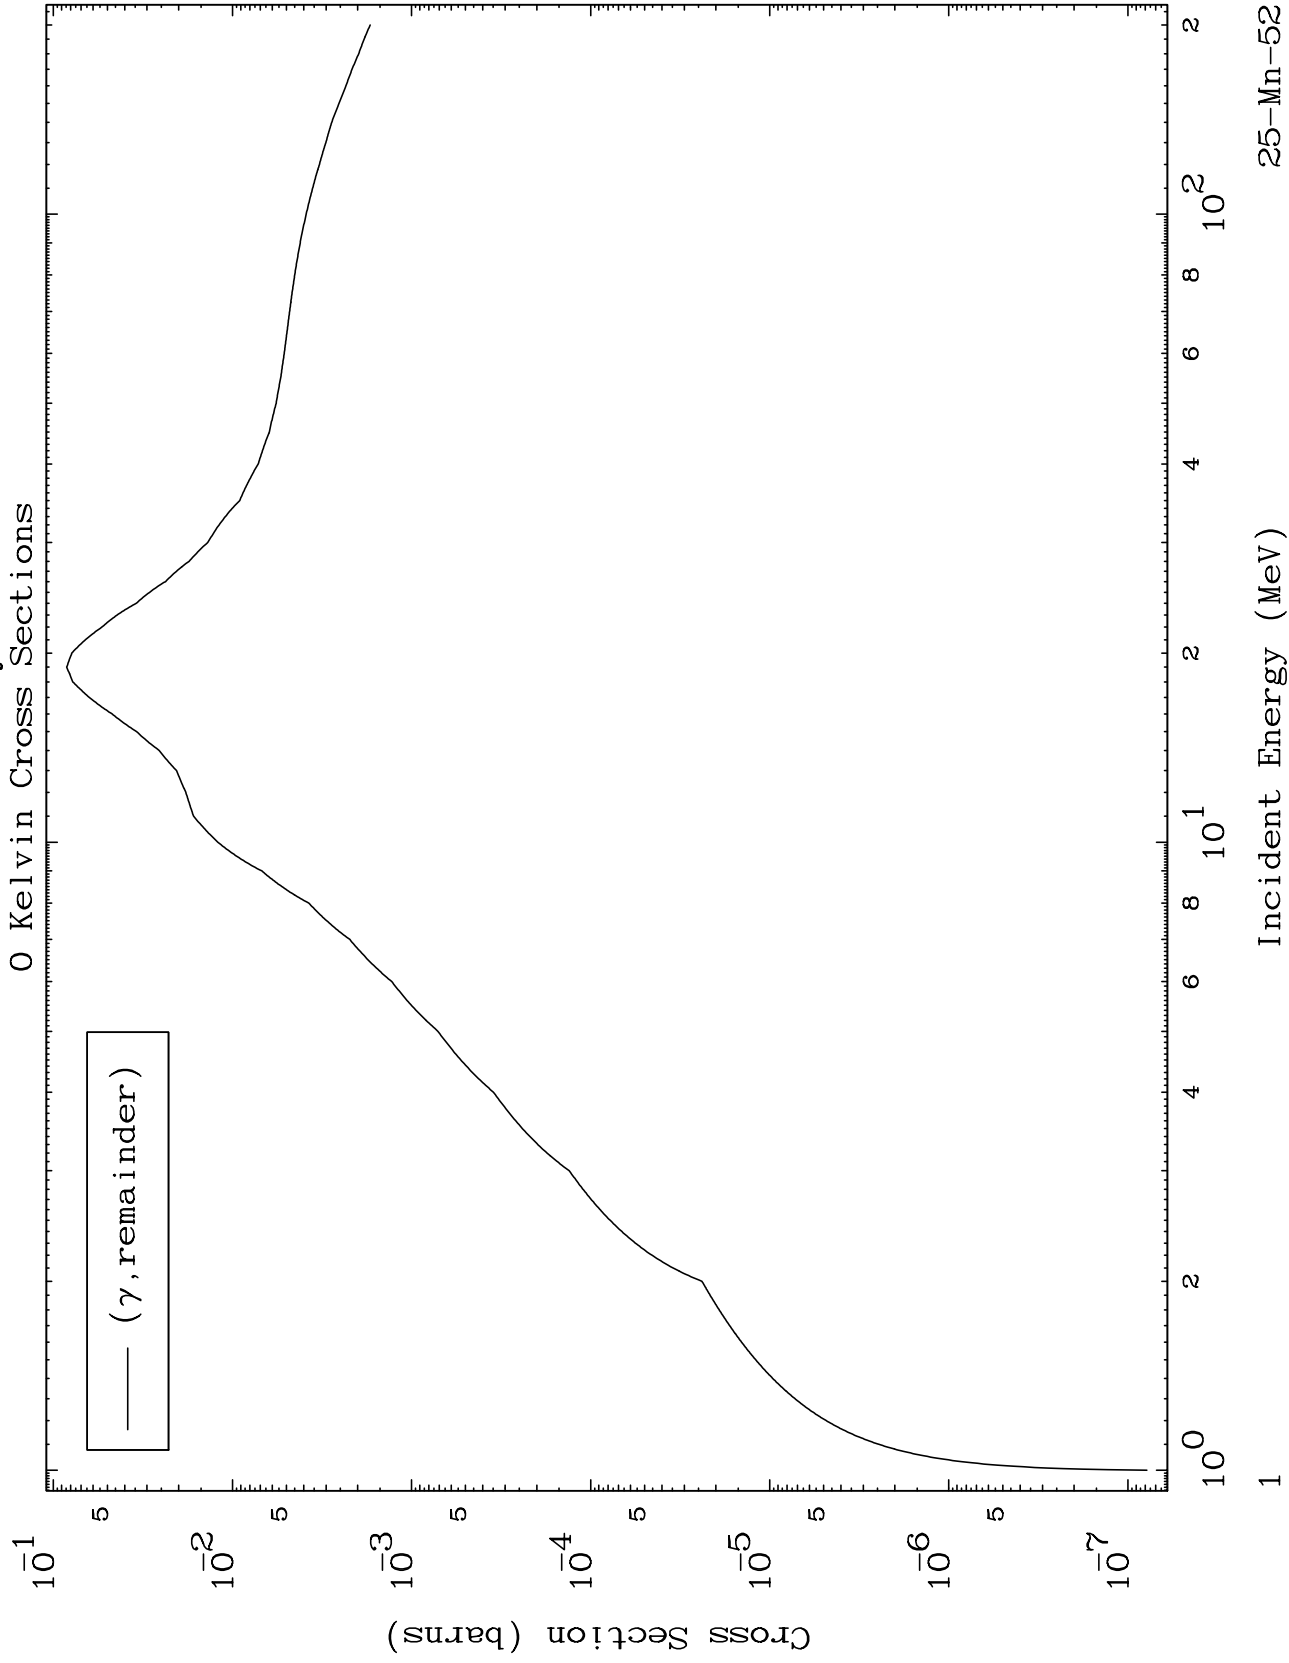

Press Mouse Button to Start

MAT 2516

Photon Major

25-Mn-52

25-Mn-52