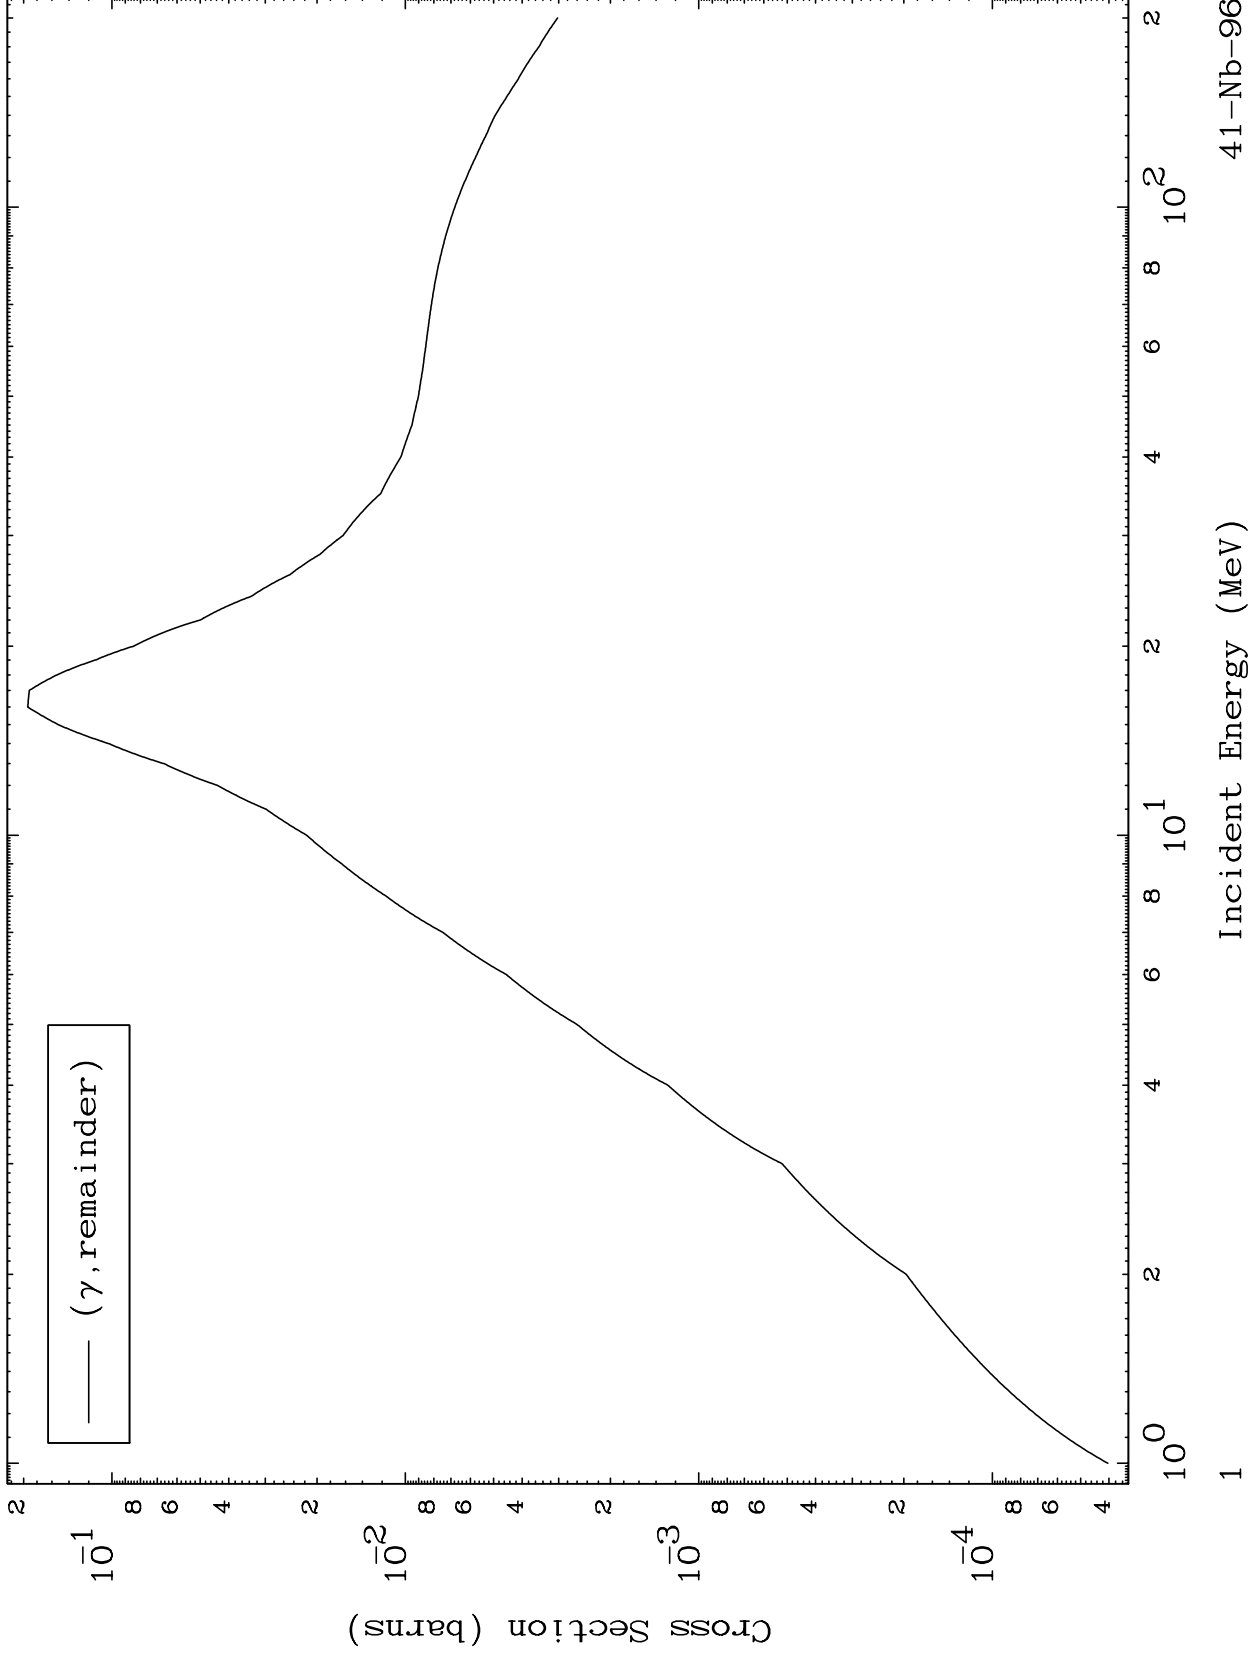

Press Mouse Button to Start

MAT 4134

Photon Major
0 Kelvin Cross Sections

41-Nb-96

41-Nb-96