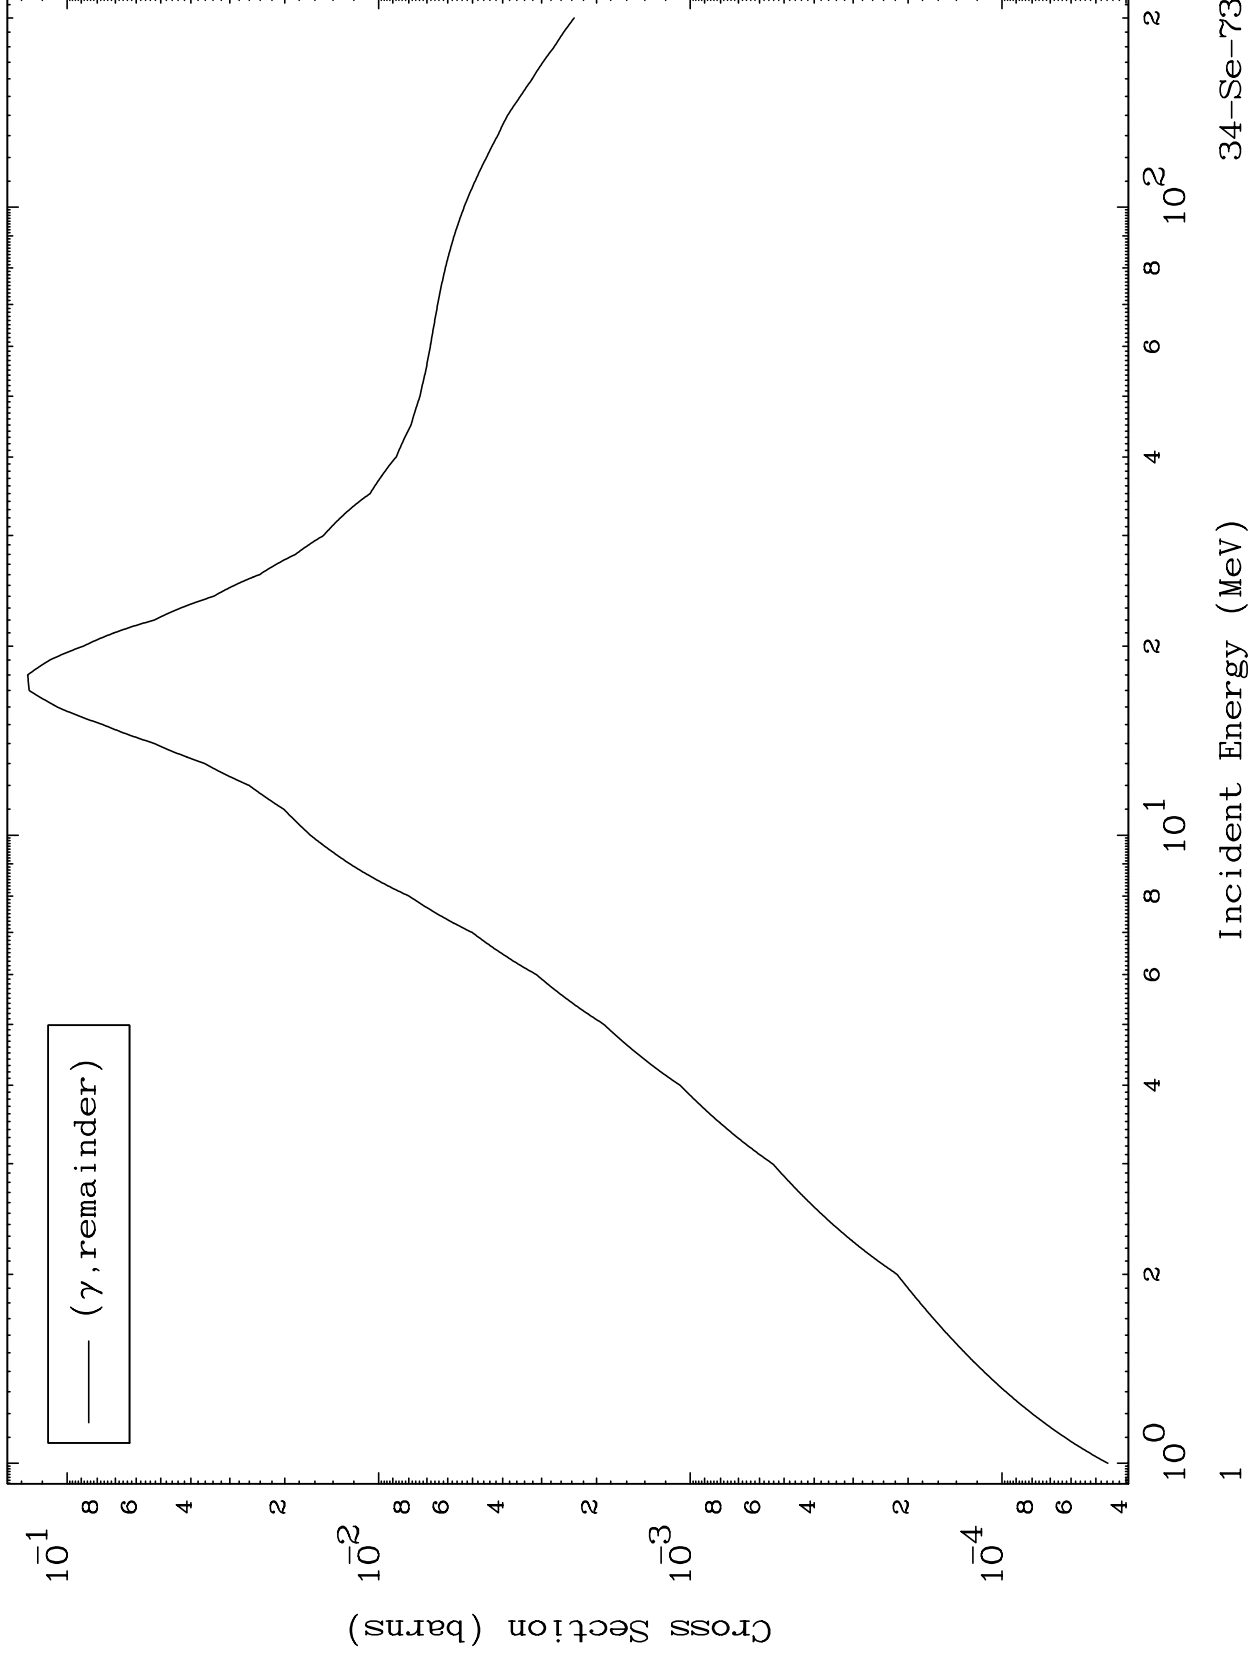

Press Mouse Button to Start

MAT 3423

Photon Major
0 Kelvin Cross Sections

³⁴Se-73

³⁴Se-73