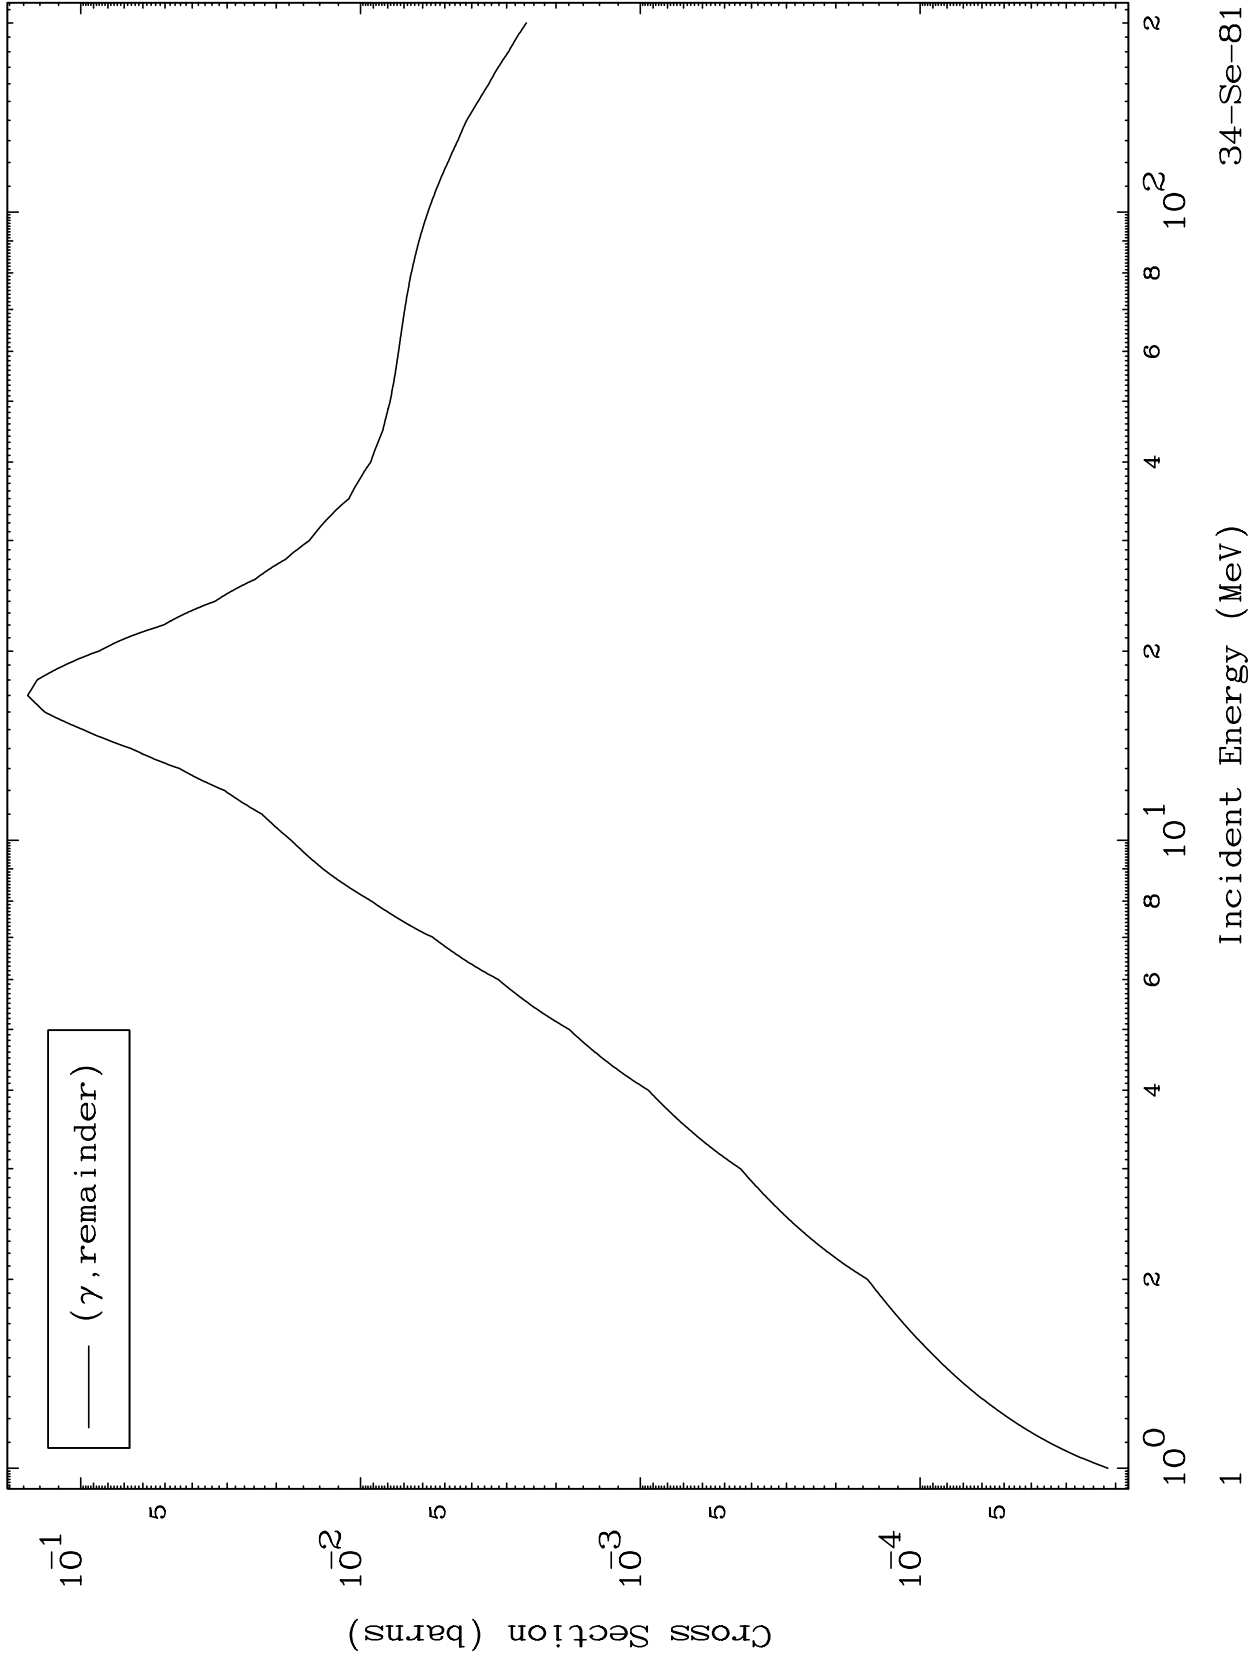

Press Mouse Button to Start

MAT 3447

Photon Major
0 Kelvin Cross Sections

³⁴Se-81

³⁴Se-81