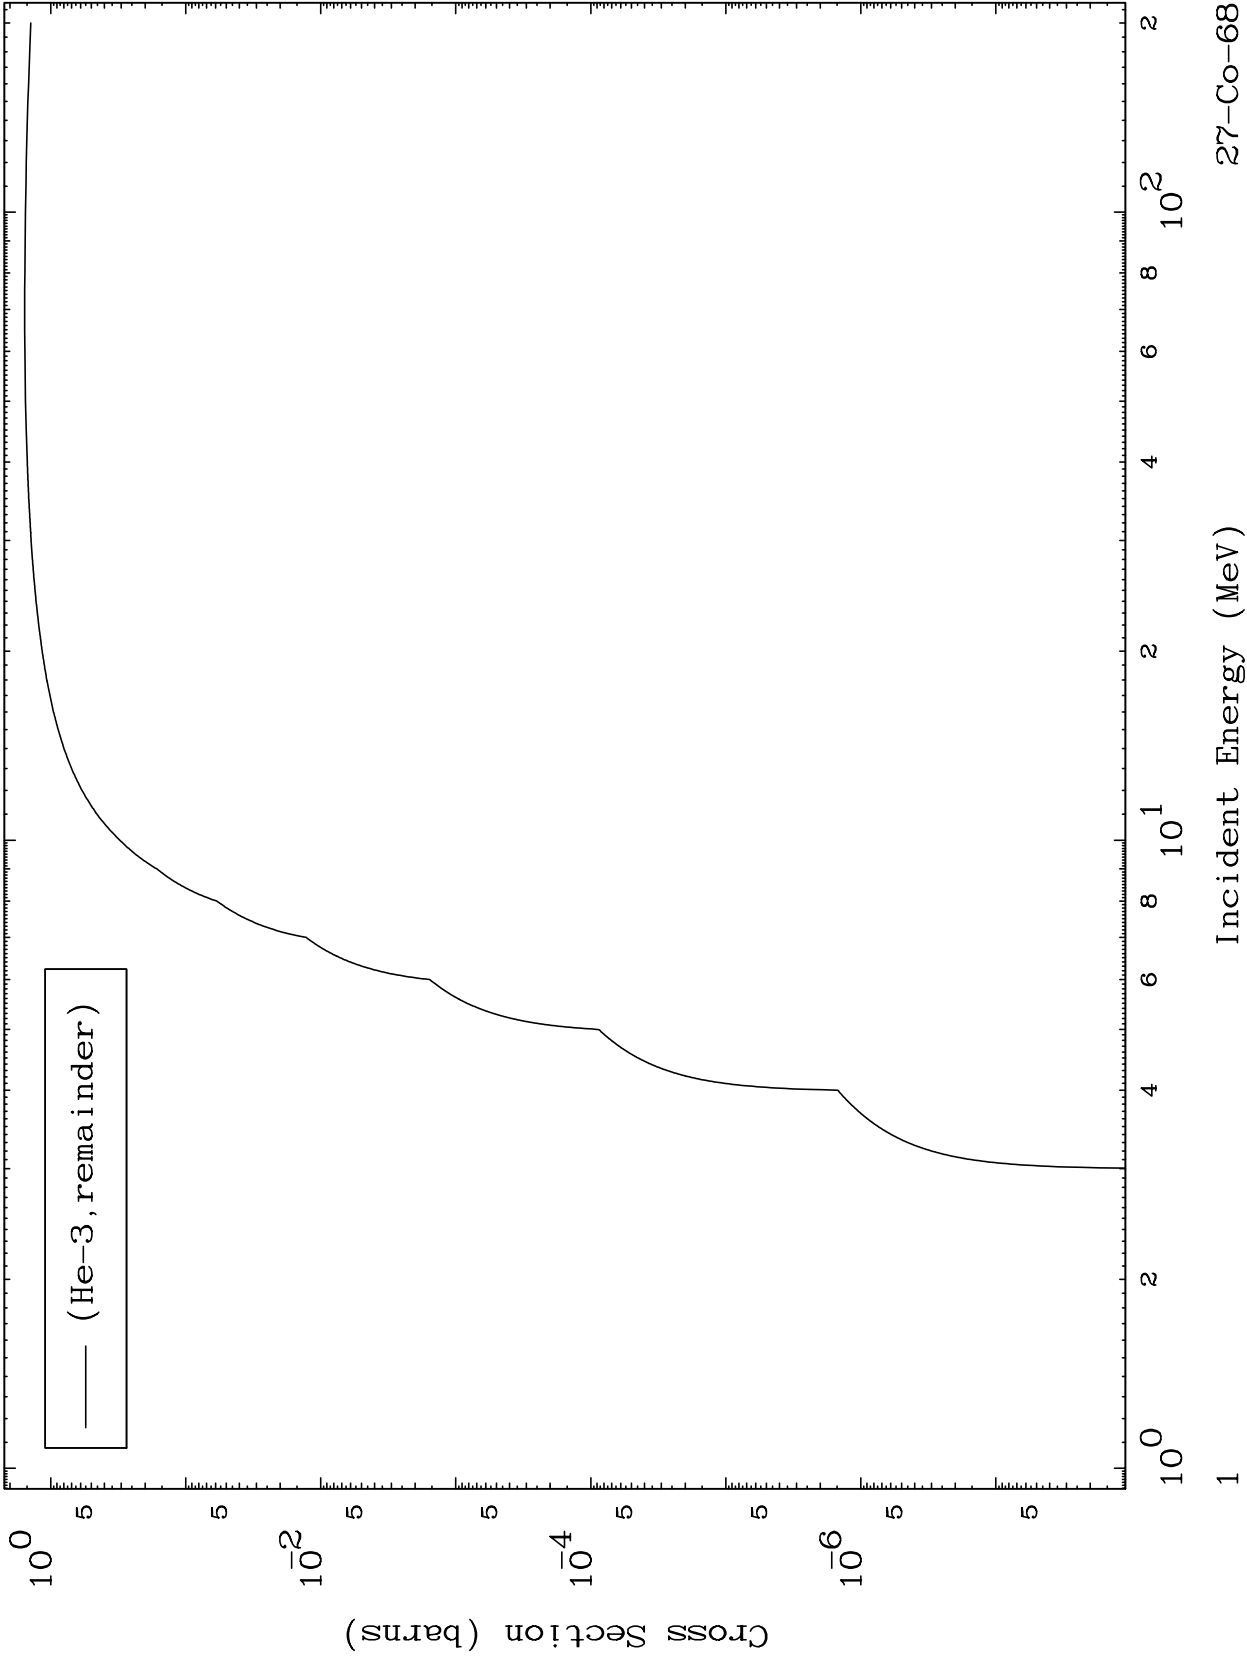

Press Mouse Button to Start

MAT 2753

He-3 Major

27-Co-68

0 Kelvin Cross Sections

27-Co-68