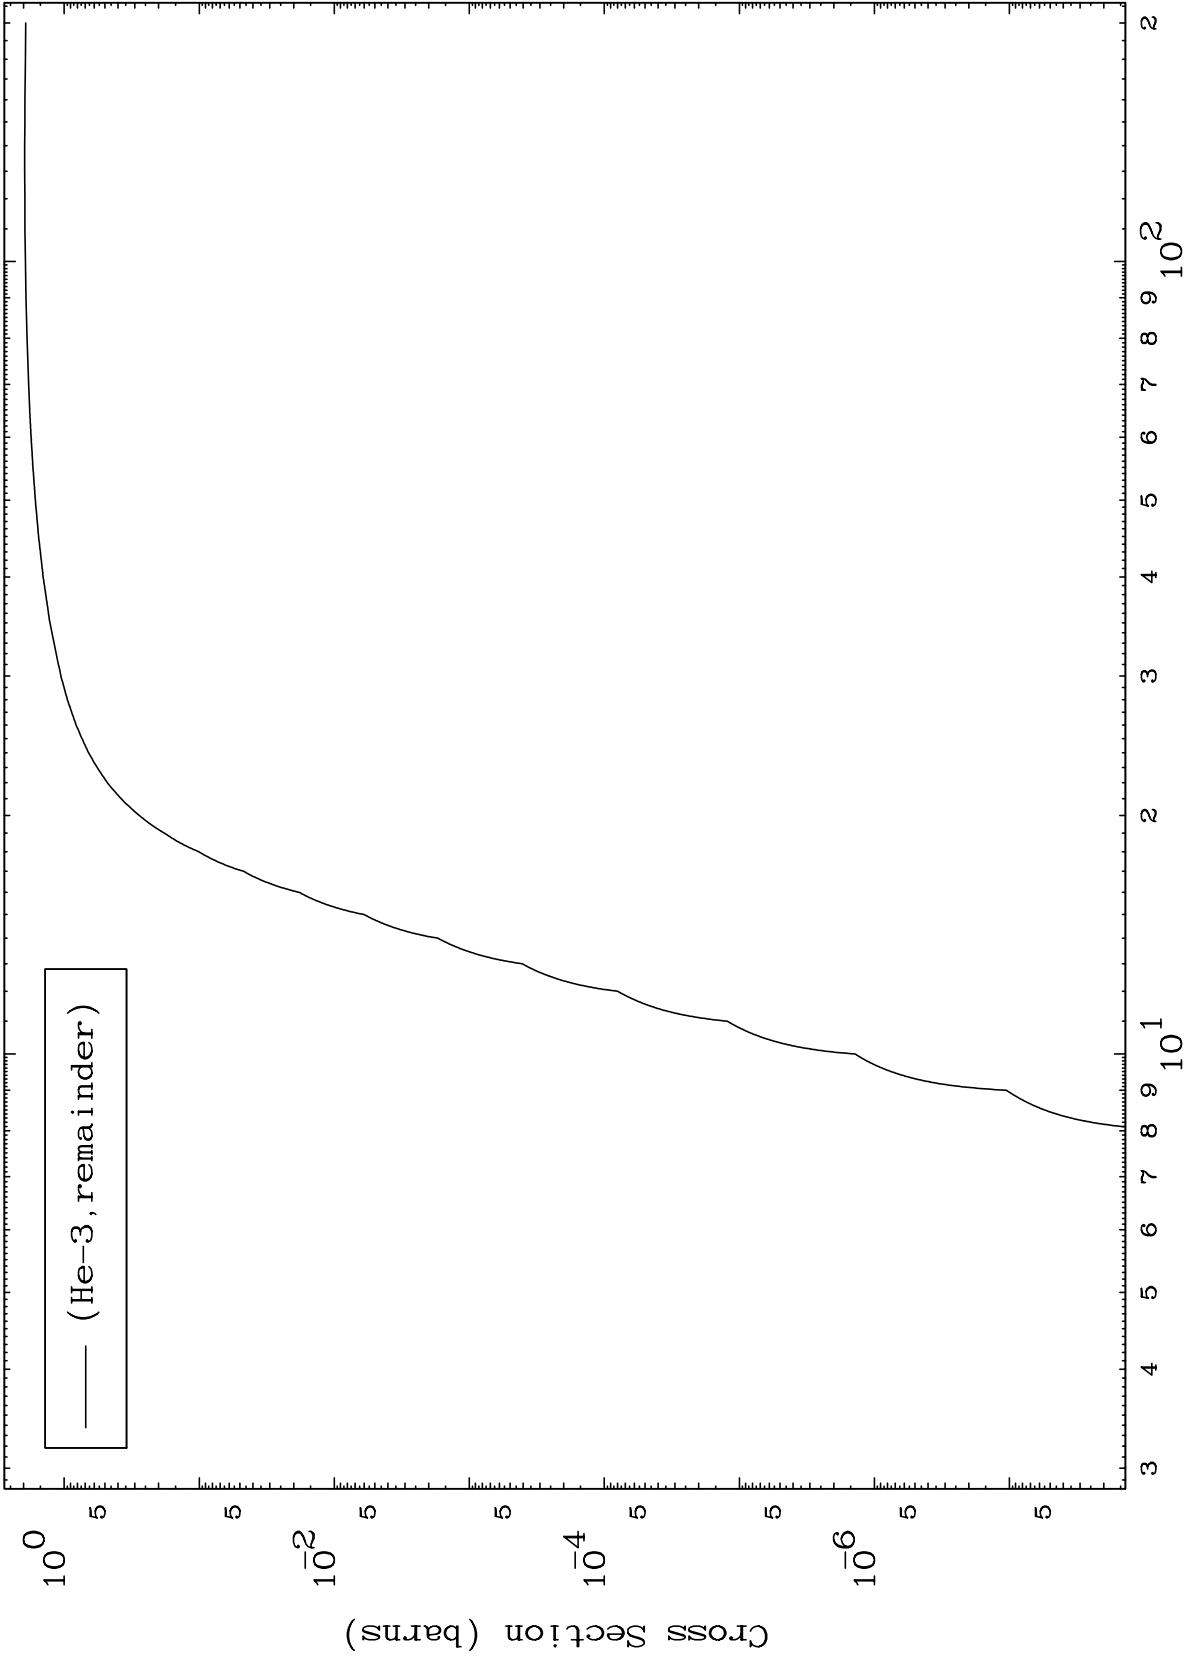

Press Mouse Button to Start

MAT 6277

He-3 Major

63-Eu-135

0 Kelvin Cross Sections

1

Incident Energy (MeV)

63-Eu-135