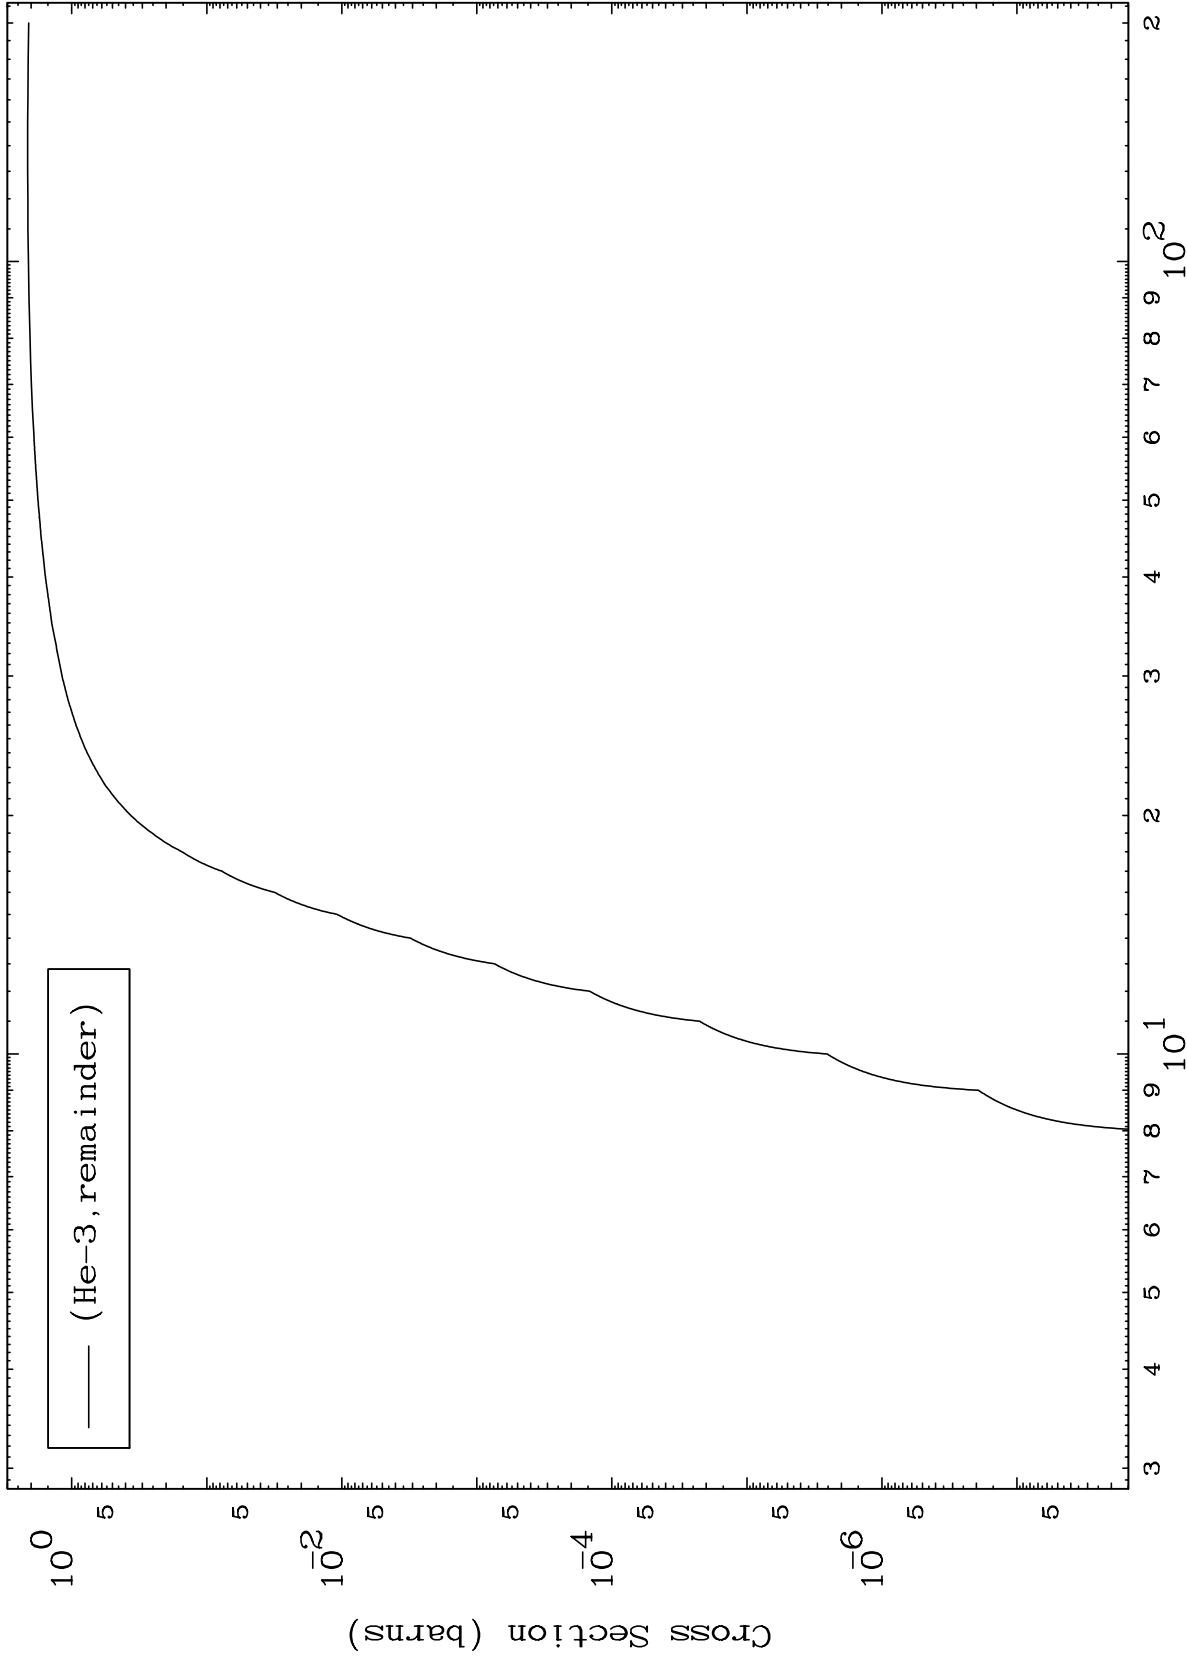

Press Mouse Button to Start

MAT 6328

He-3 Major

63-Eu-152

0 Kelvin Cross Sections

1

Incident Energy (MeV)

63-Eu-152