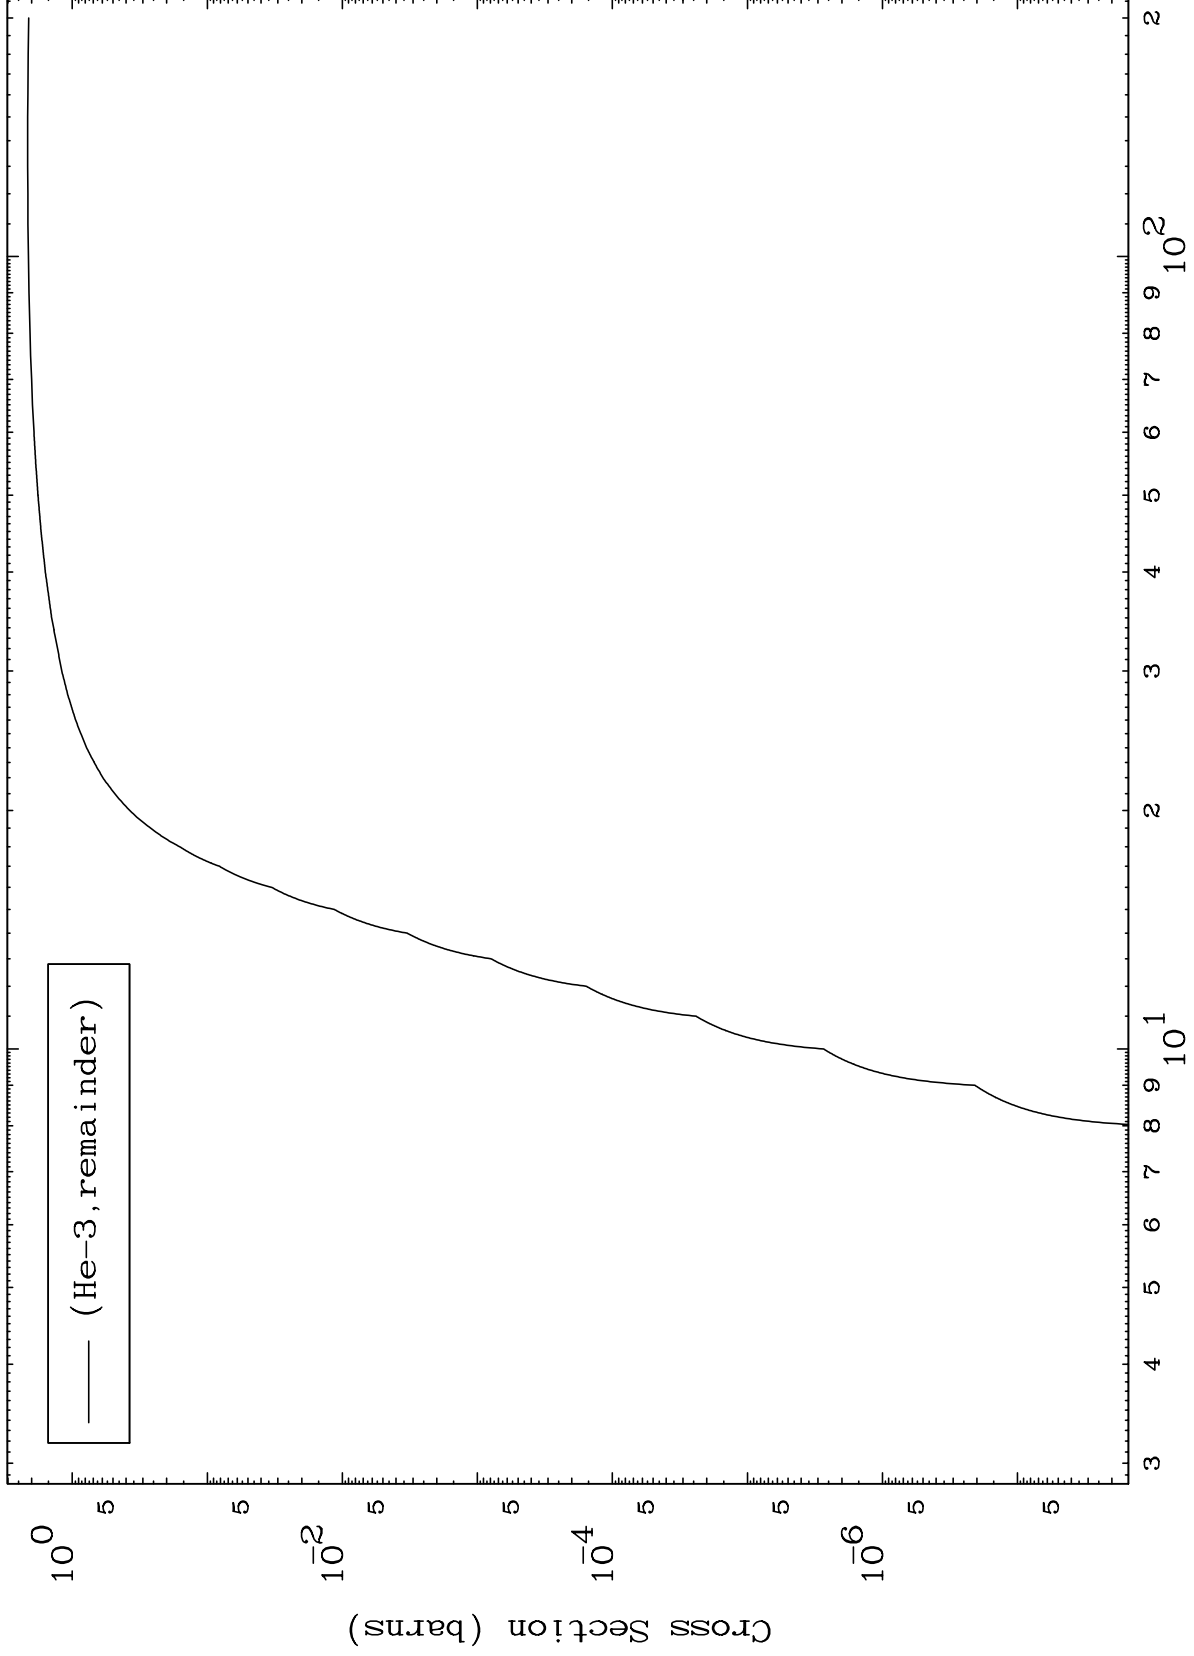

Press Mouse Button to Start

MAT 6334

He-3 Major

63-Eu-154

0 Kelvin Cross Sections

1

Incident Energy (MeV)

63-Eu-154