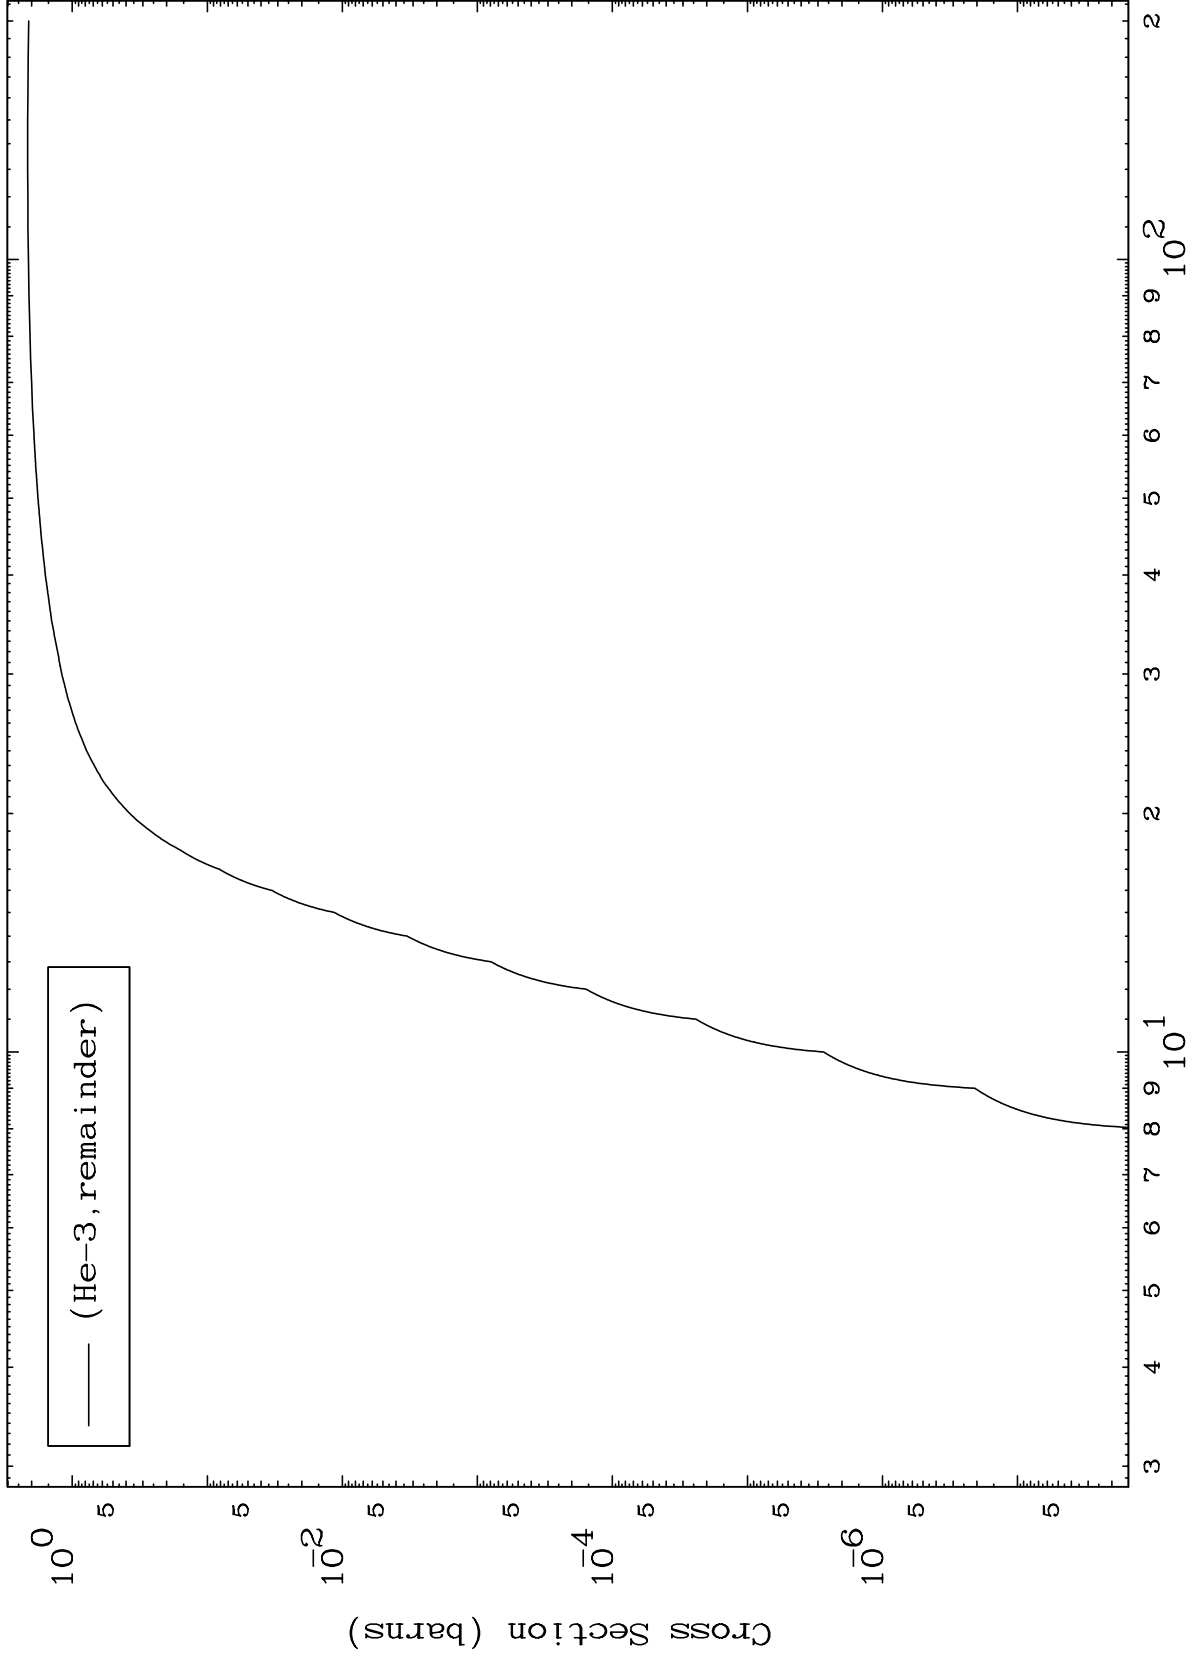

Press Mouse Button to Start

MAT 6335

He-3 Major

63-Eu-154

0 Kelvin Cross Sections

1

Incident Energy (MeV)

63-Eu-154