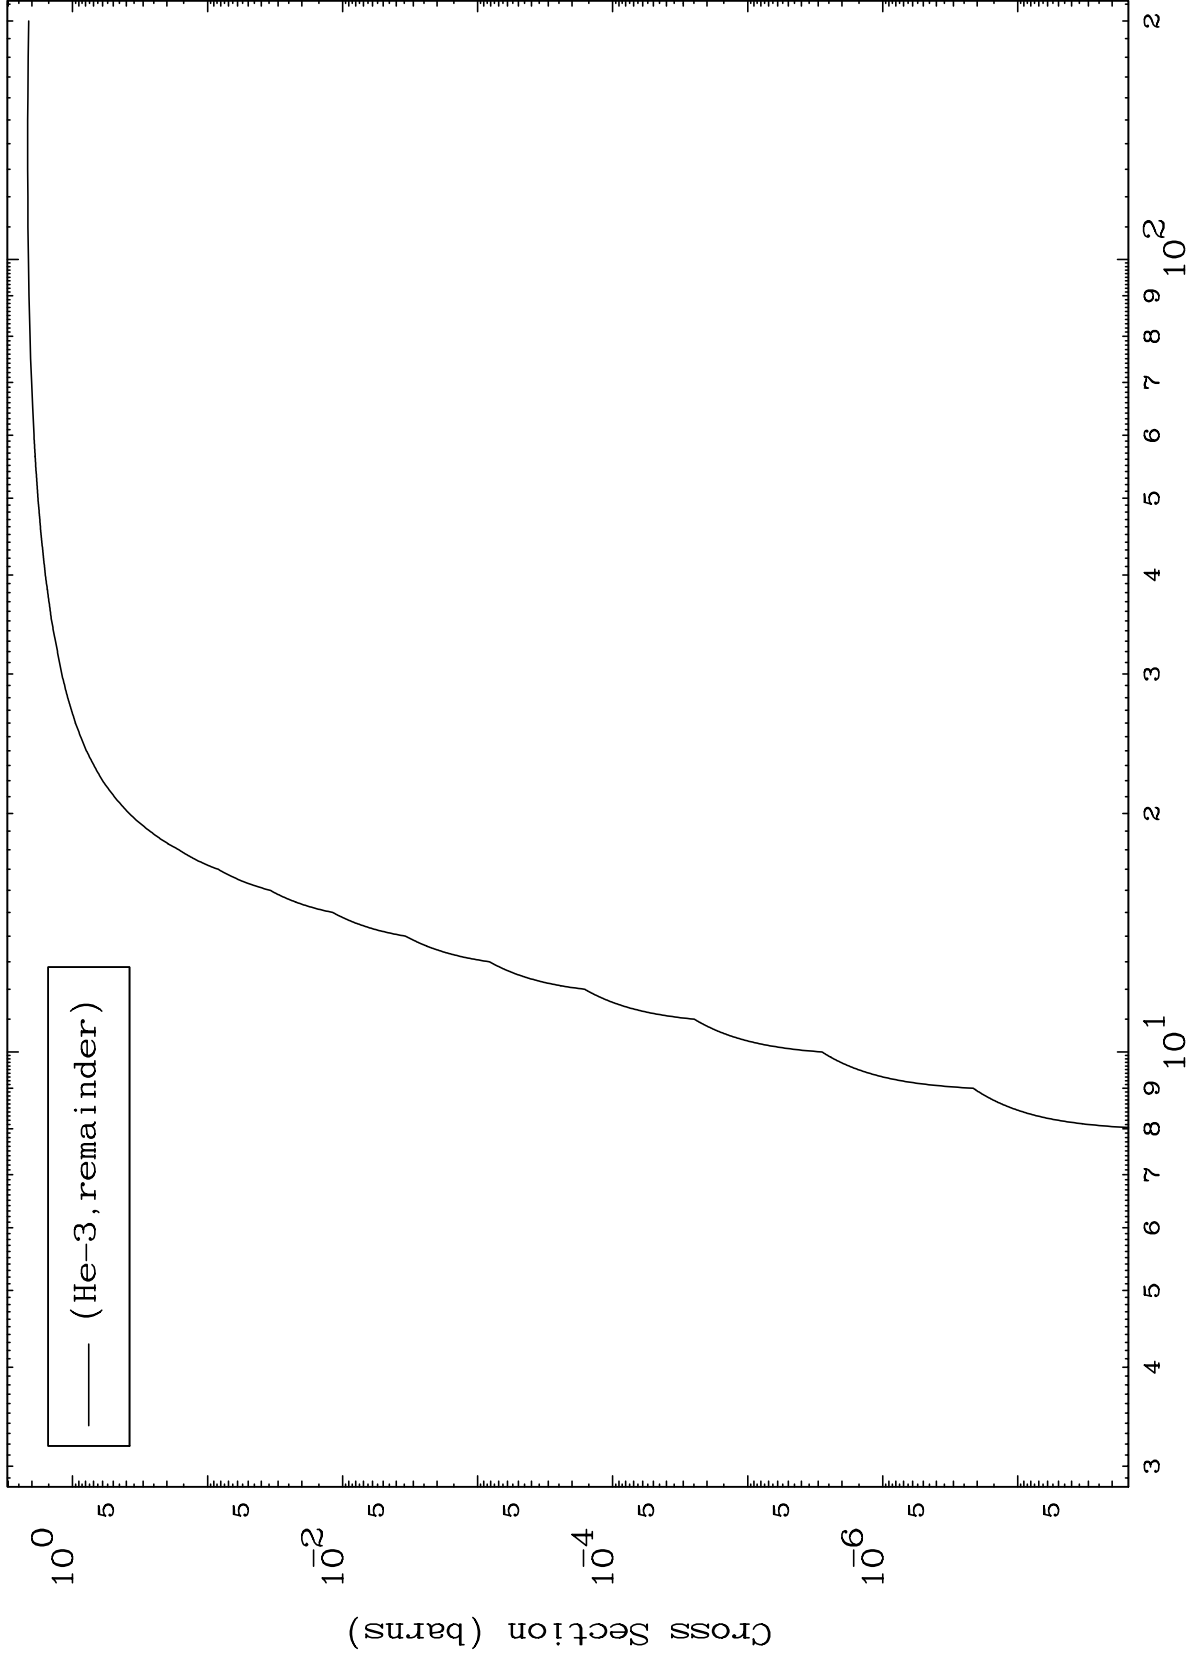

Press Mouse Button to Start

MAT 6337

He-3 Major

63-Eu-155

0 Kelvin Cross Sections

1

Incident Energy (MeV)

63-Eu-155