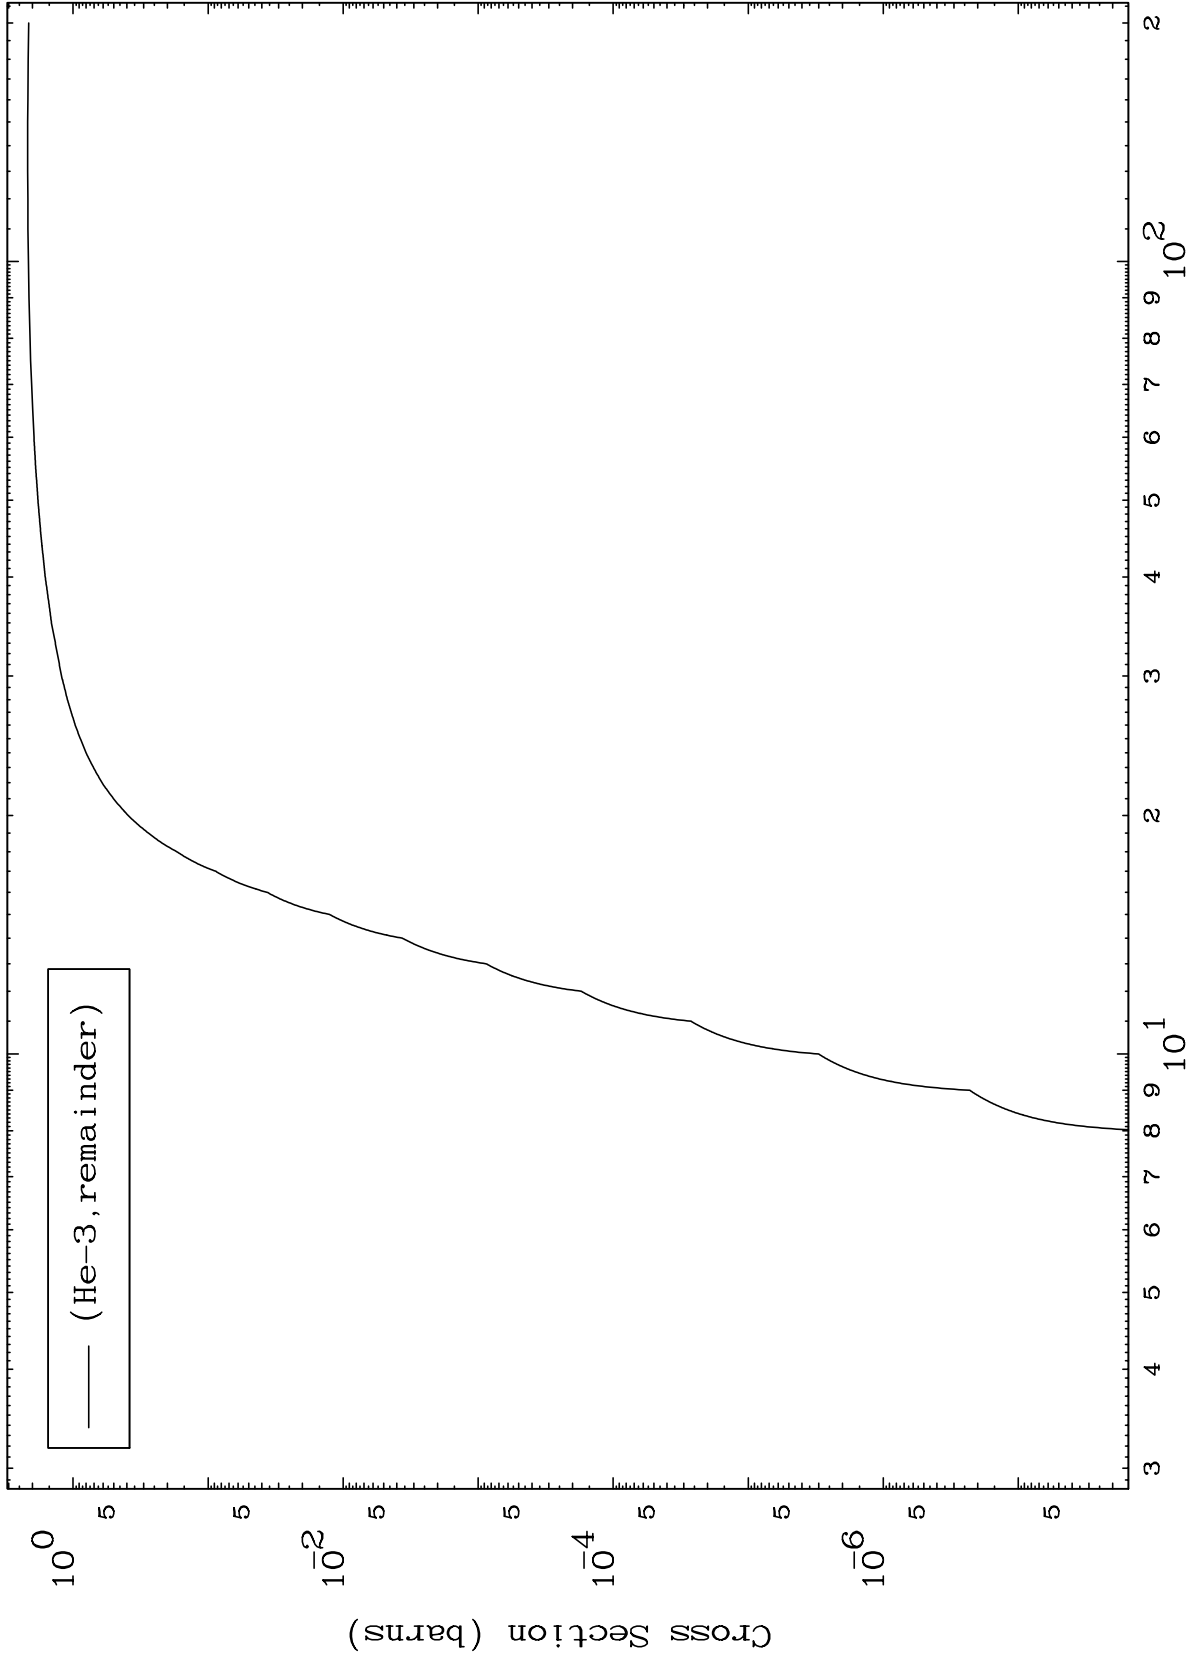

Press Mouse Button to Start

MAT 6343

He-3 Major

63-Eu-157

0 Kelvin Cross Sections

Incident Energy (MeV)

63-Eu-157

1