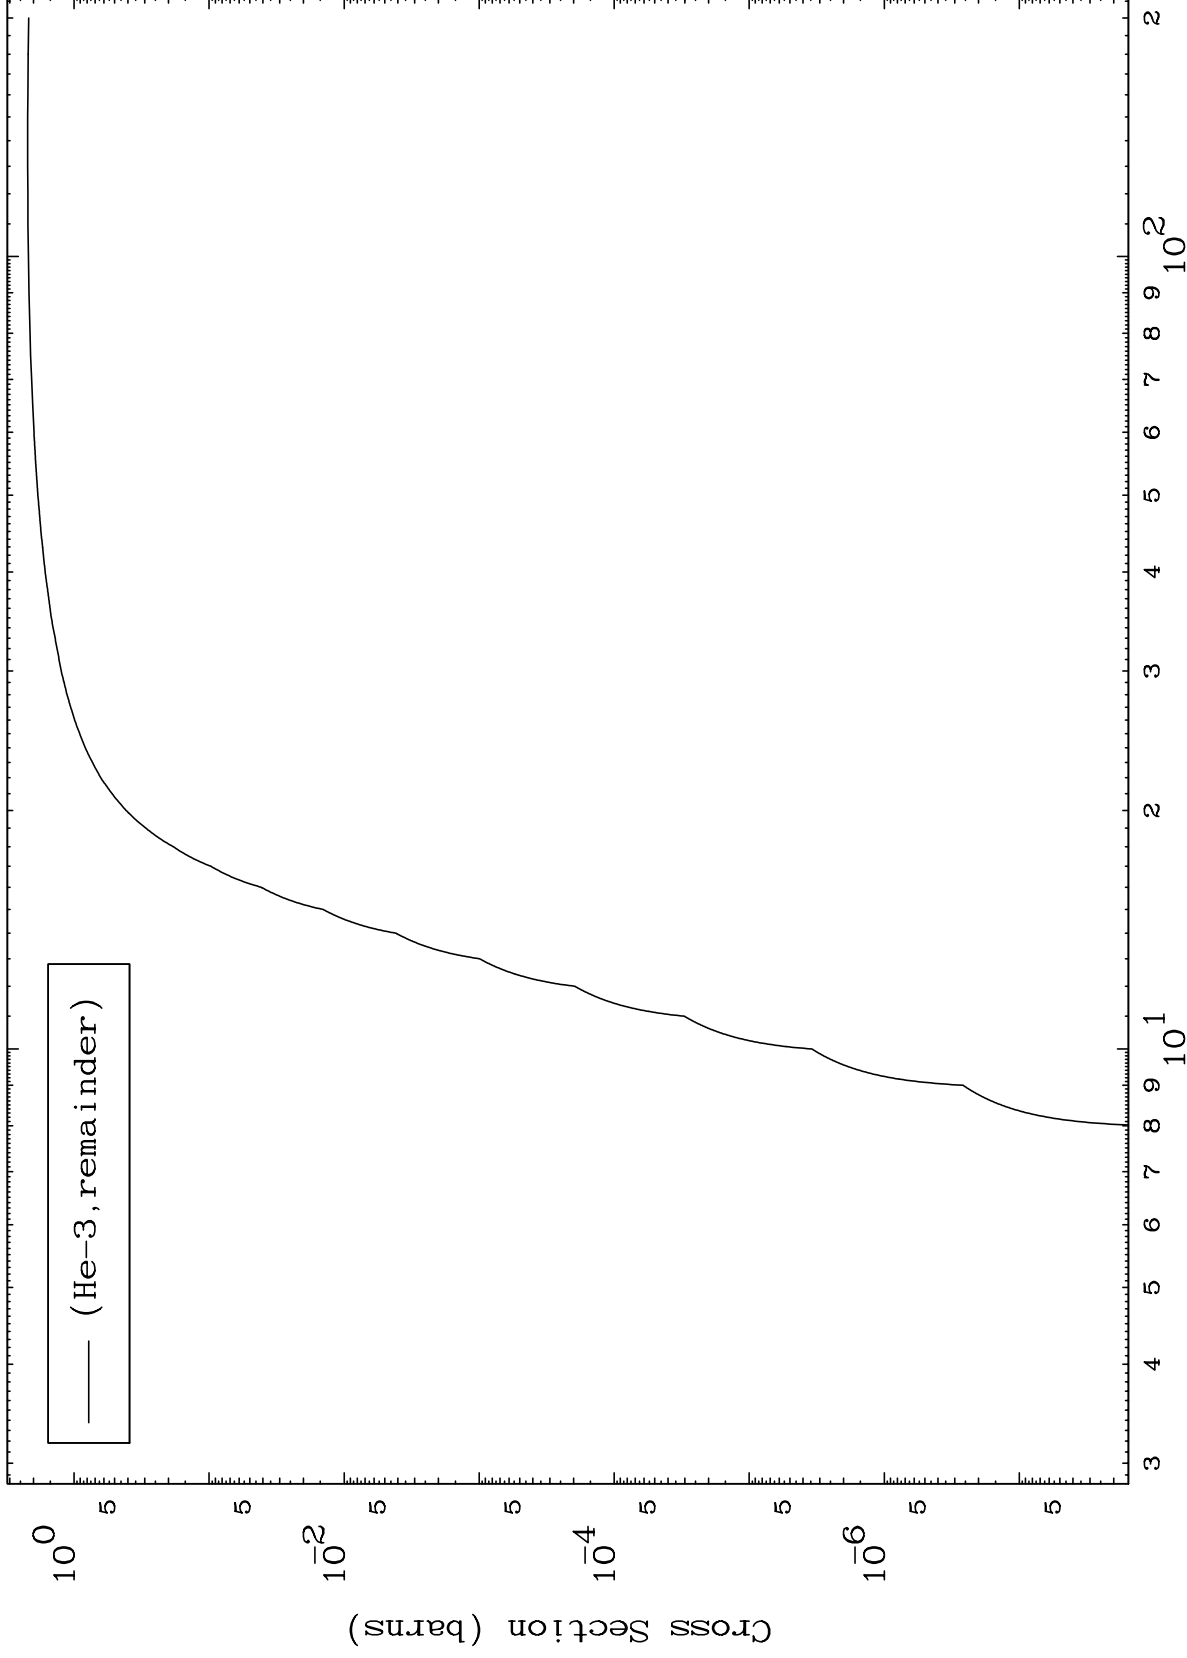

Press Mouse Button to Start

MAT 6355

He-3 Major

63-Eu-161

0 Kelvin Cross Sections

1

Incident Energy (MeV)

63-Eu-161