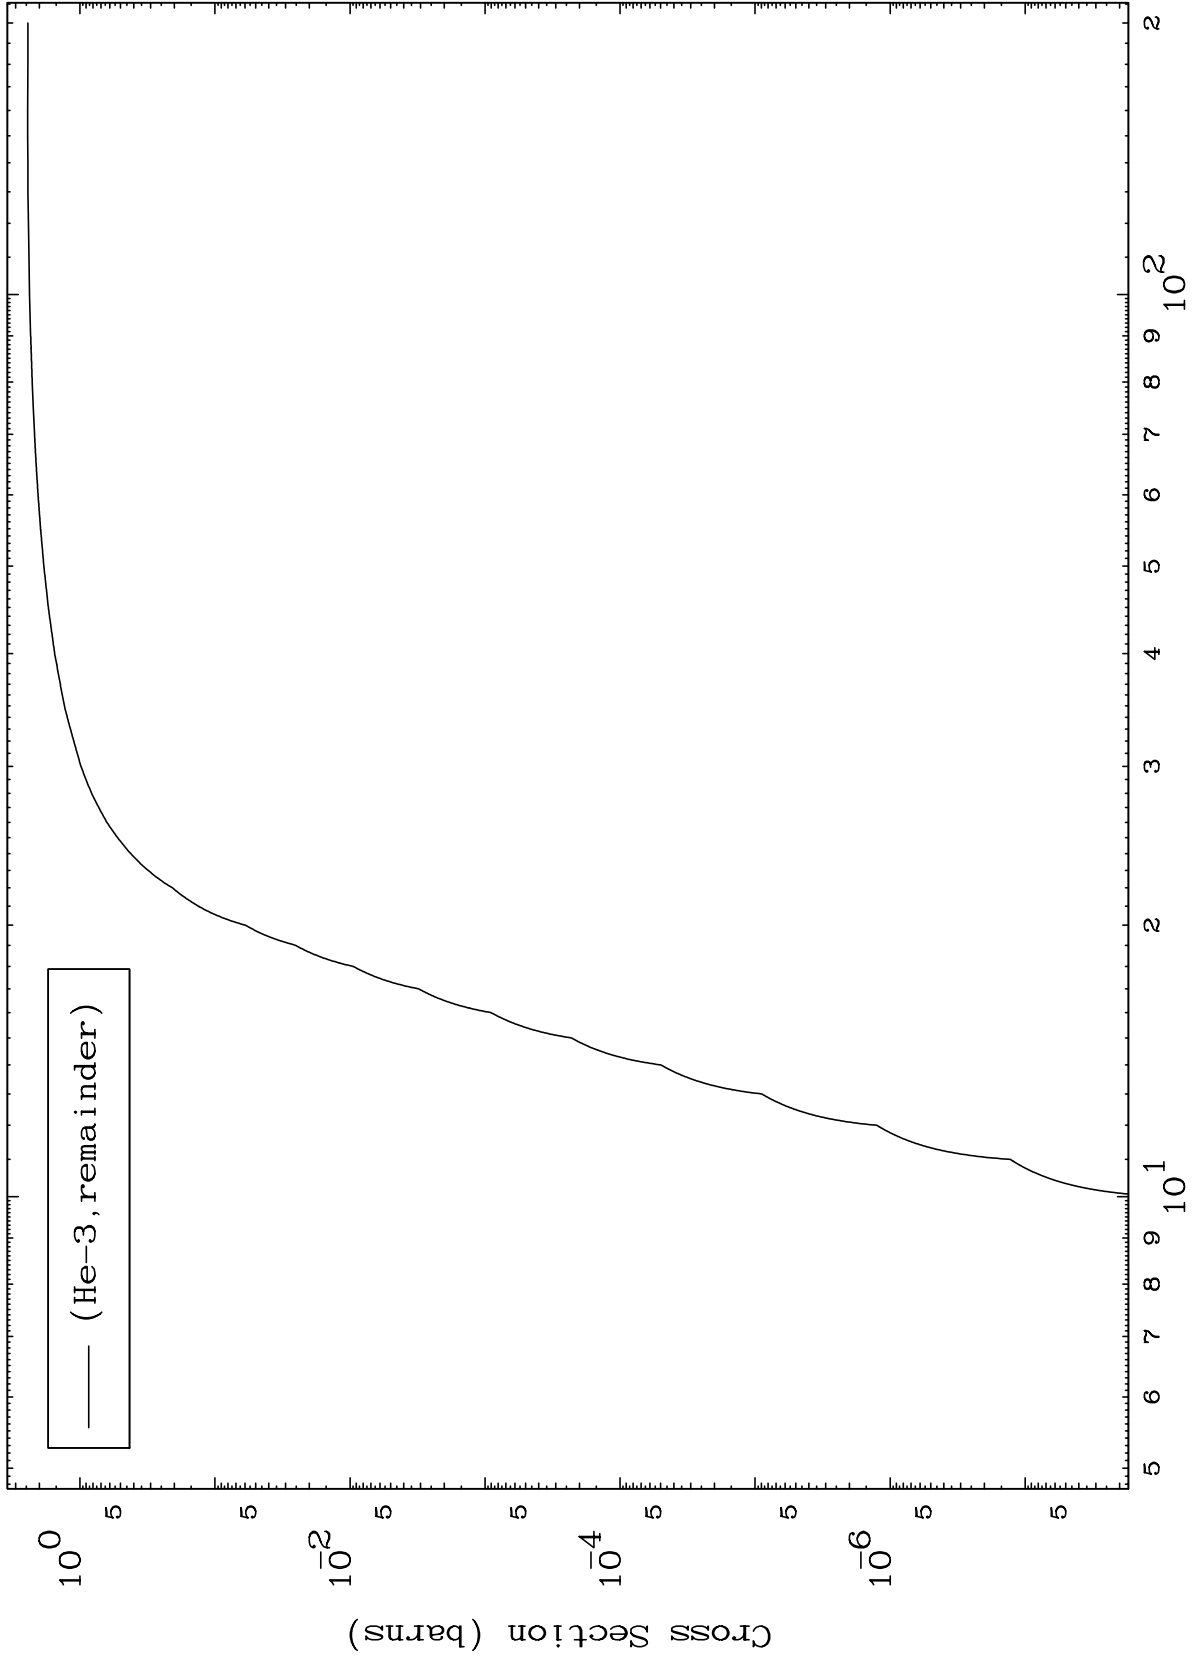

Press Mouse Button to Start

MAT 8043

He-3 Major

80-Hg-202

0 Kelvin Cross Sections

1

Incident Energy (MeV)

80-Hg-202