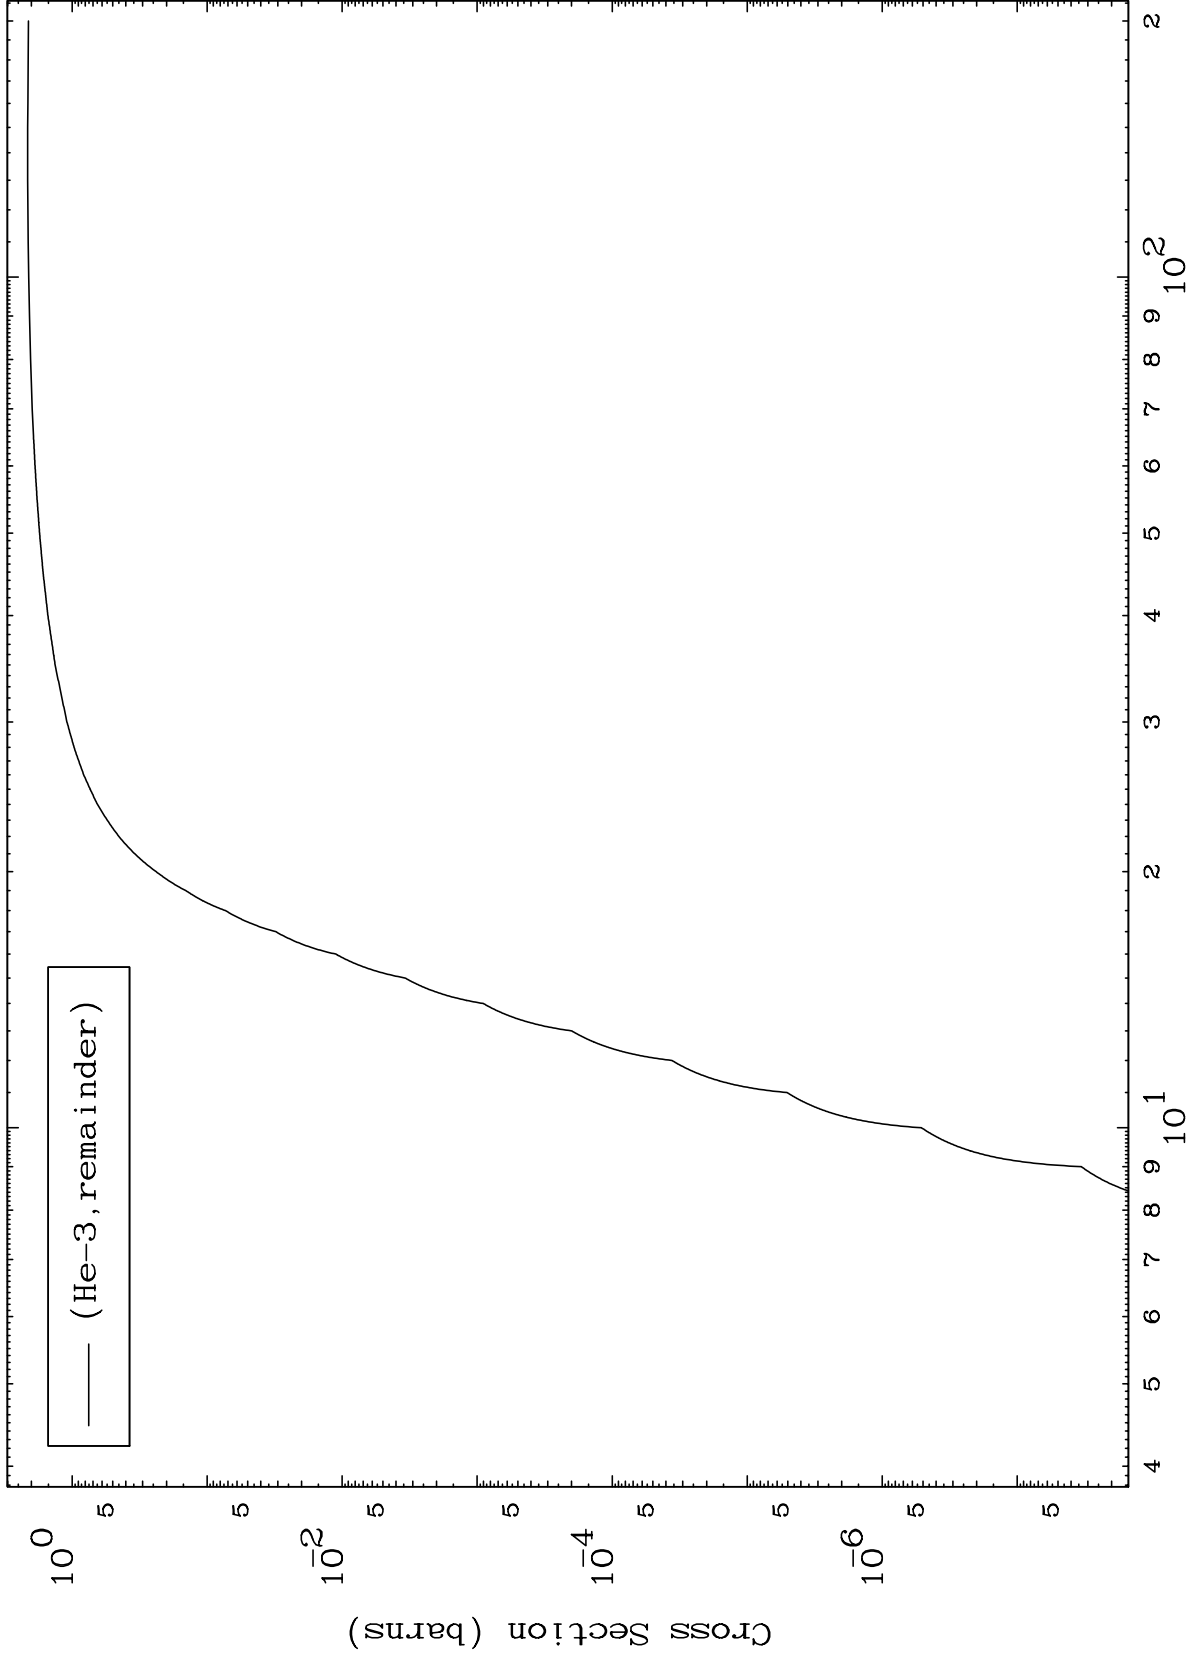

Press Mouse Button to Start

MAT 6700

He-3 Major

67-Ho-156

0 Kelvin Cross Sections

1

Incident Energy (MeV)

67-Ho-156