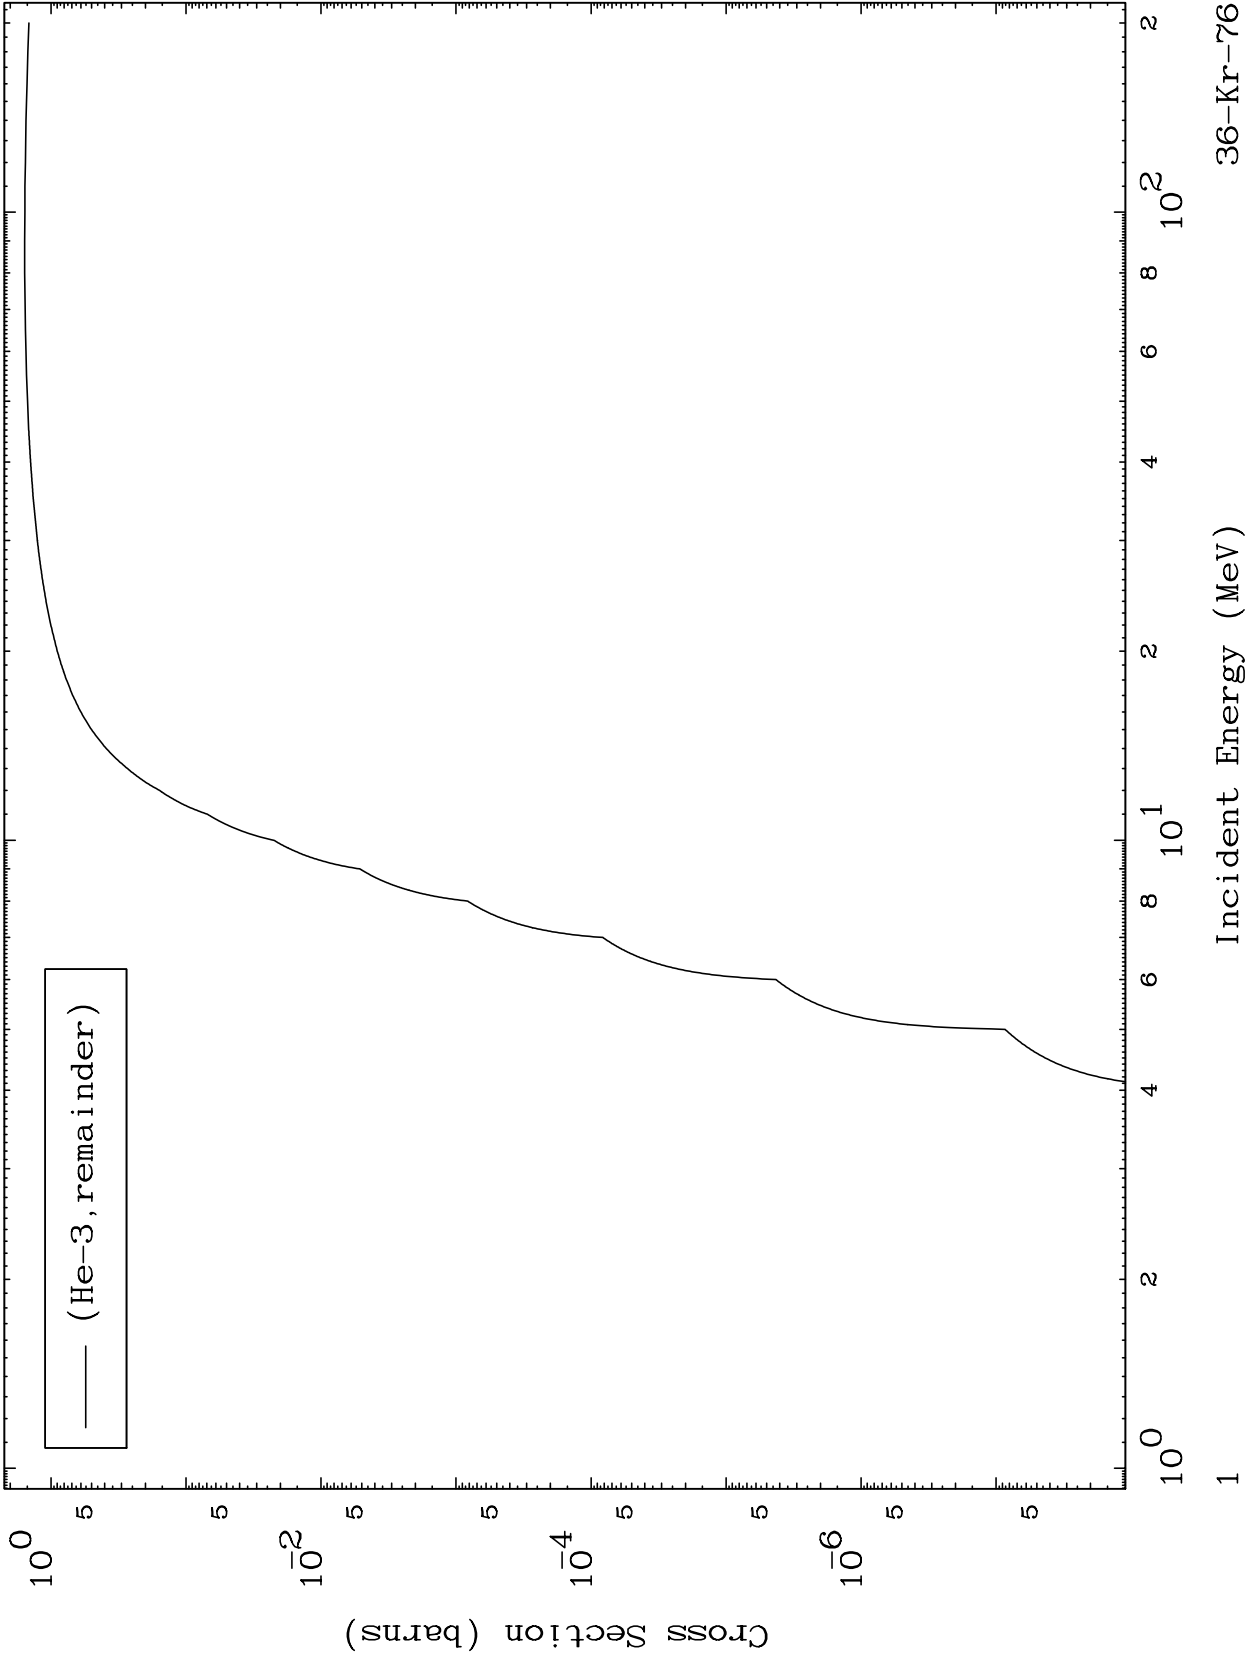

Press Mouse Button to Start

MAT 3619

He-3 Major

36-Kr-76

0 Kelvin Cross Sections

36-Kr-76

Incident Energy (MeV)