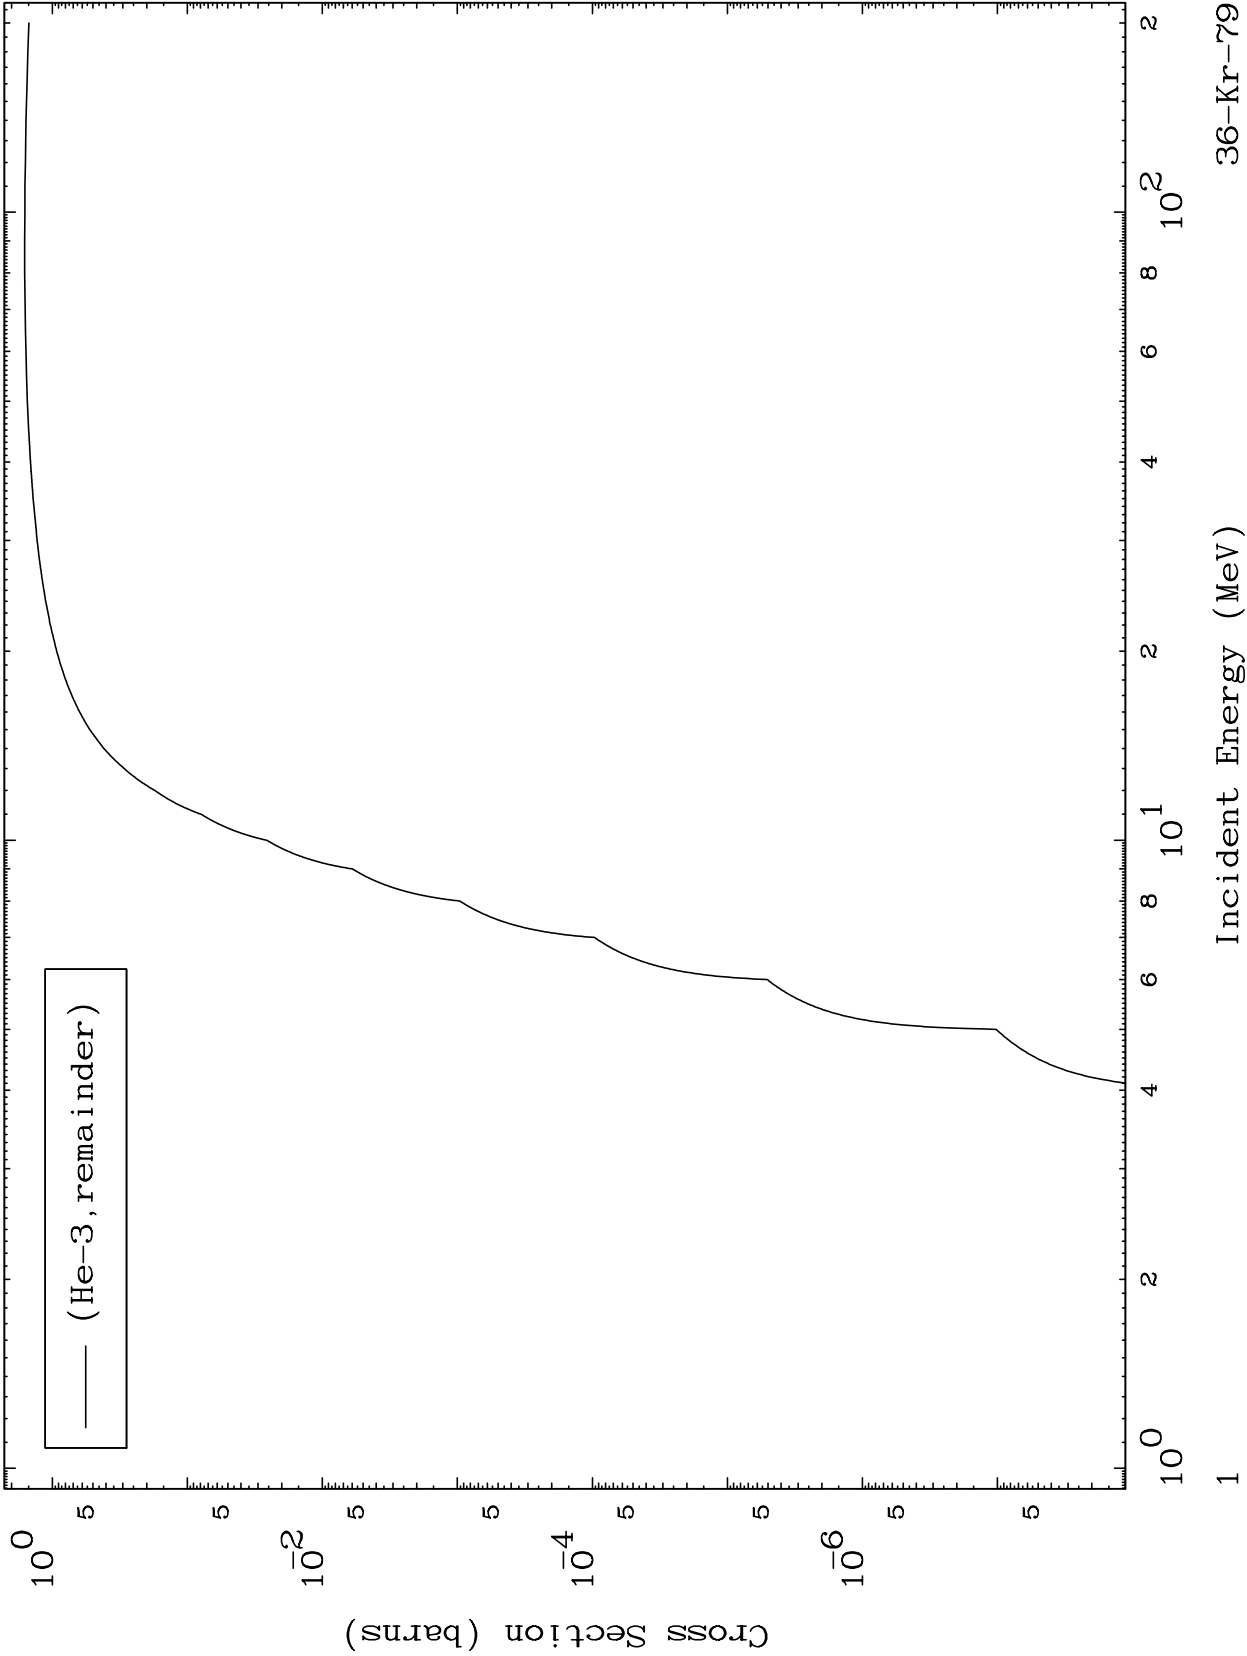

Press Mouse Button to Start

MAT 3628

He-3 Major

36-Kr-79

0 Kelvin Cross Sections

Incident Energy (MeV)

36-Kr-79