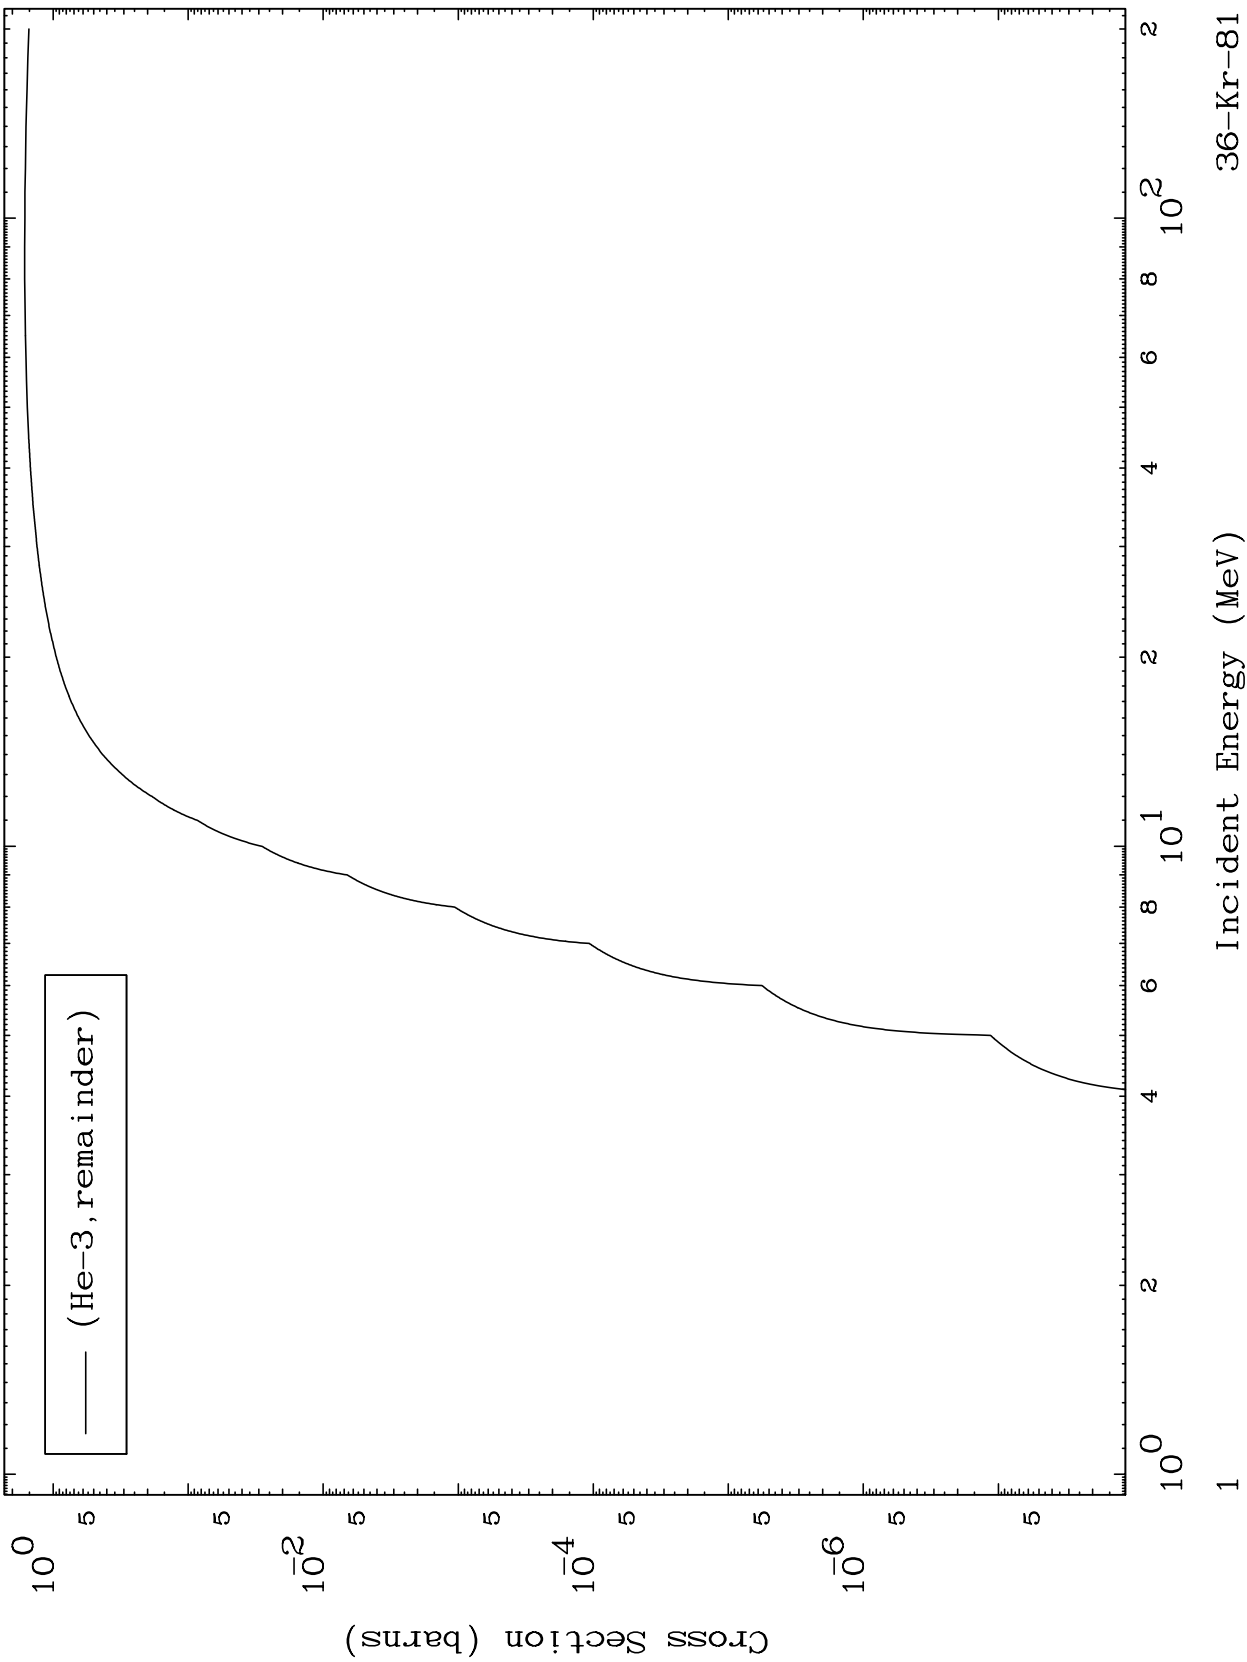

Press Mouse Button to Start

MAT 3635

He-3 Major

36-Kr-81

0 Kelvin Cross Sections

Incident Energy (MeV)

36-Kr-81