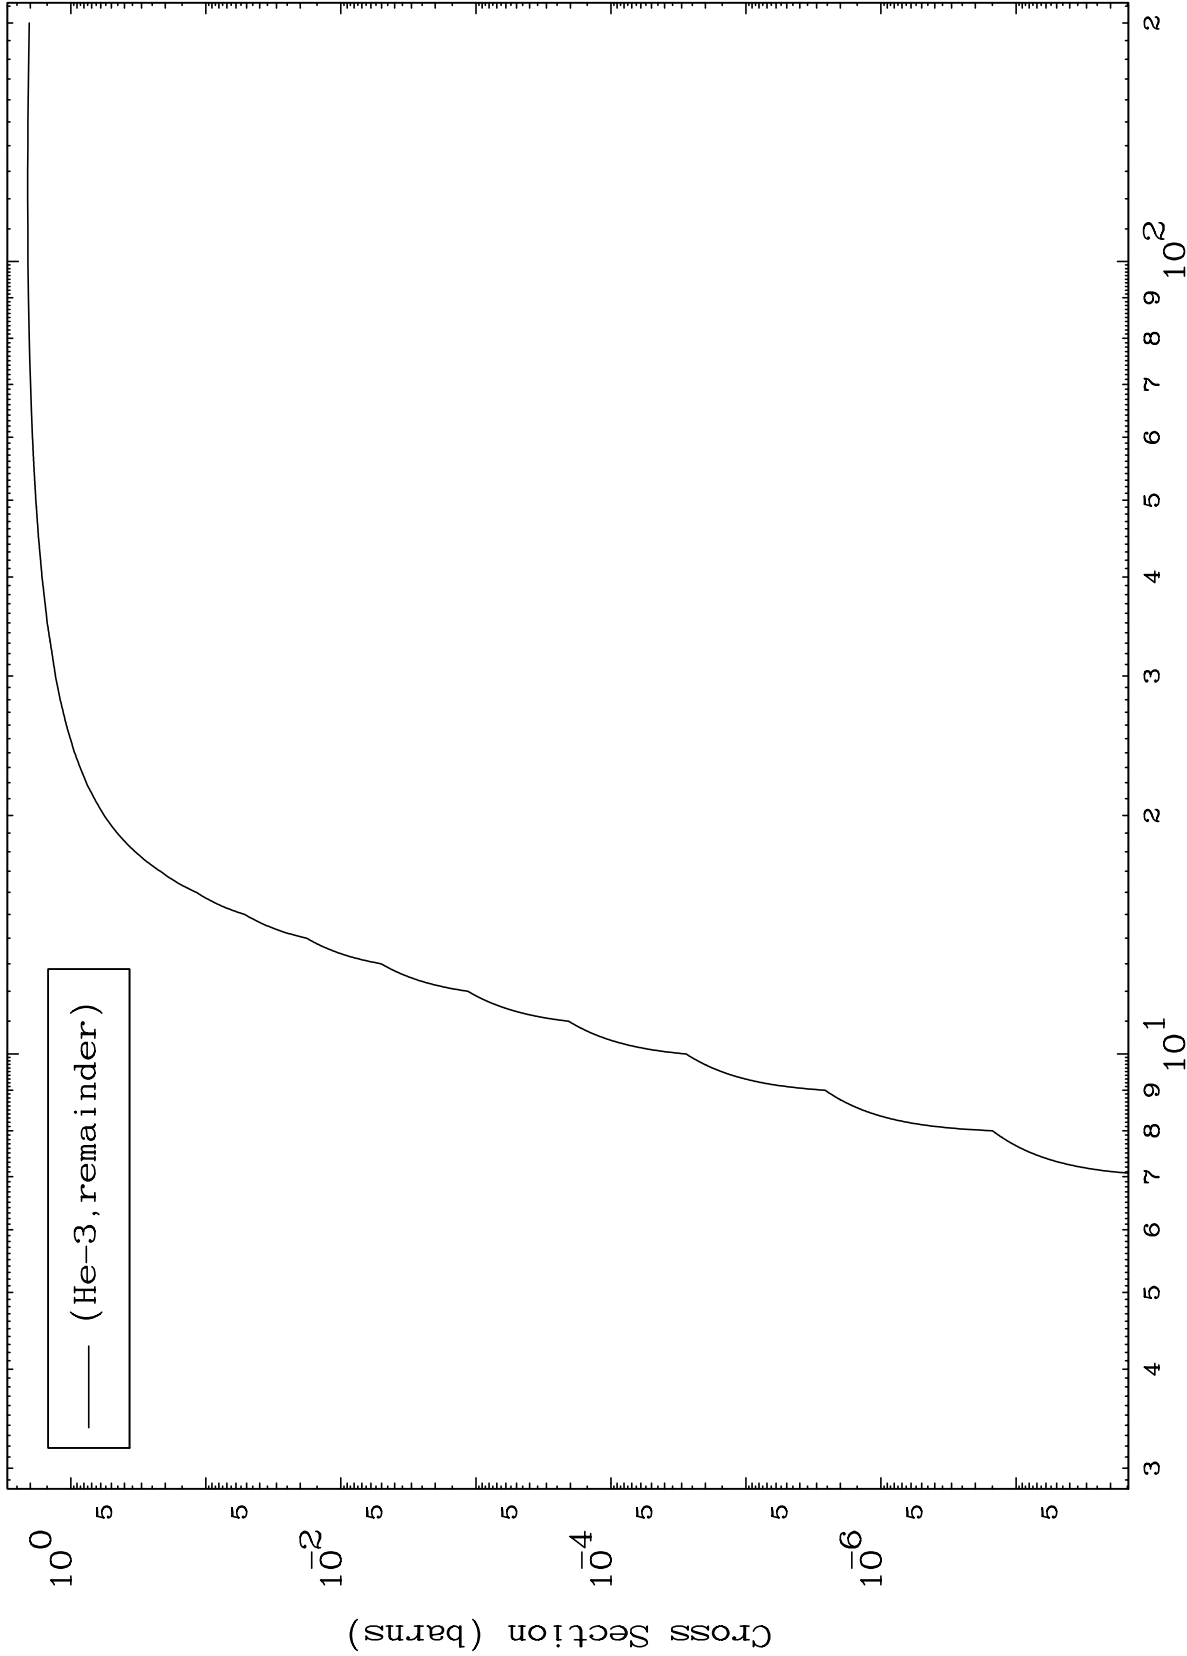

Press Mouse Button to Start

MAT 5743

He-3 Major

57-La-144

0 Kelvin Cross Sections

1

Incident Energy (MeV)

57-La-144