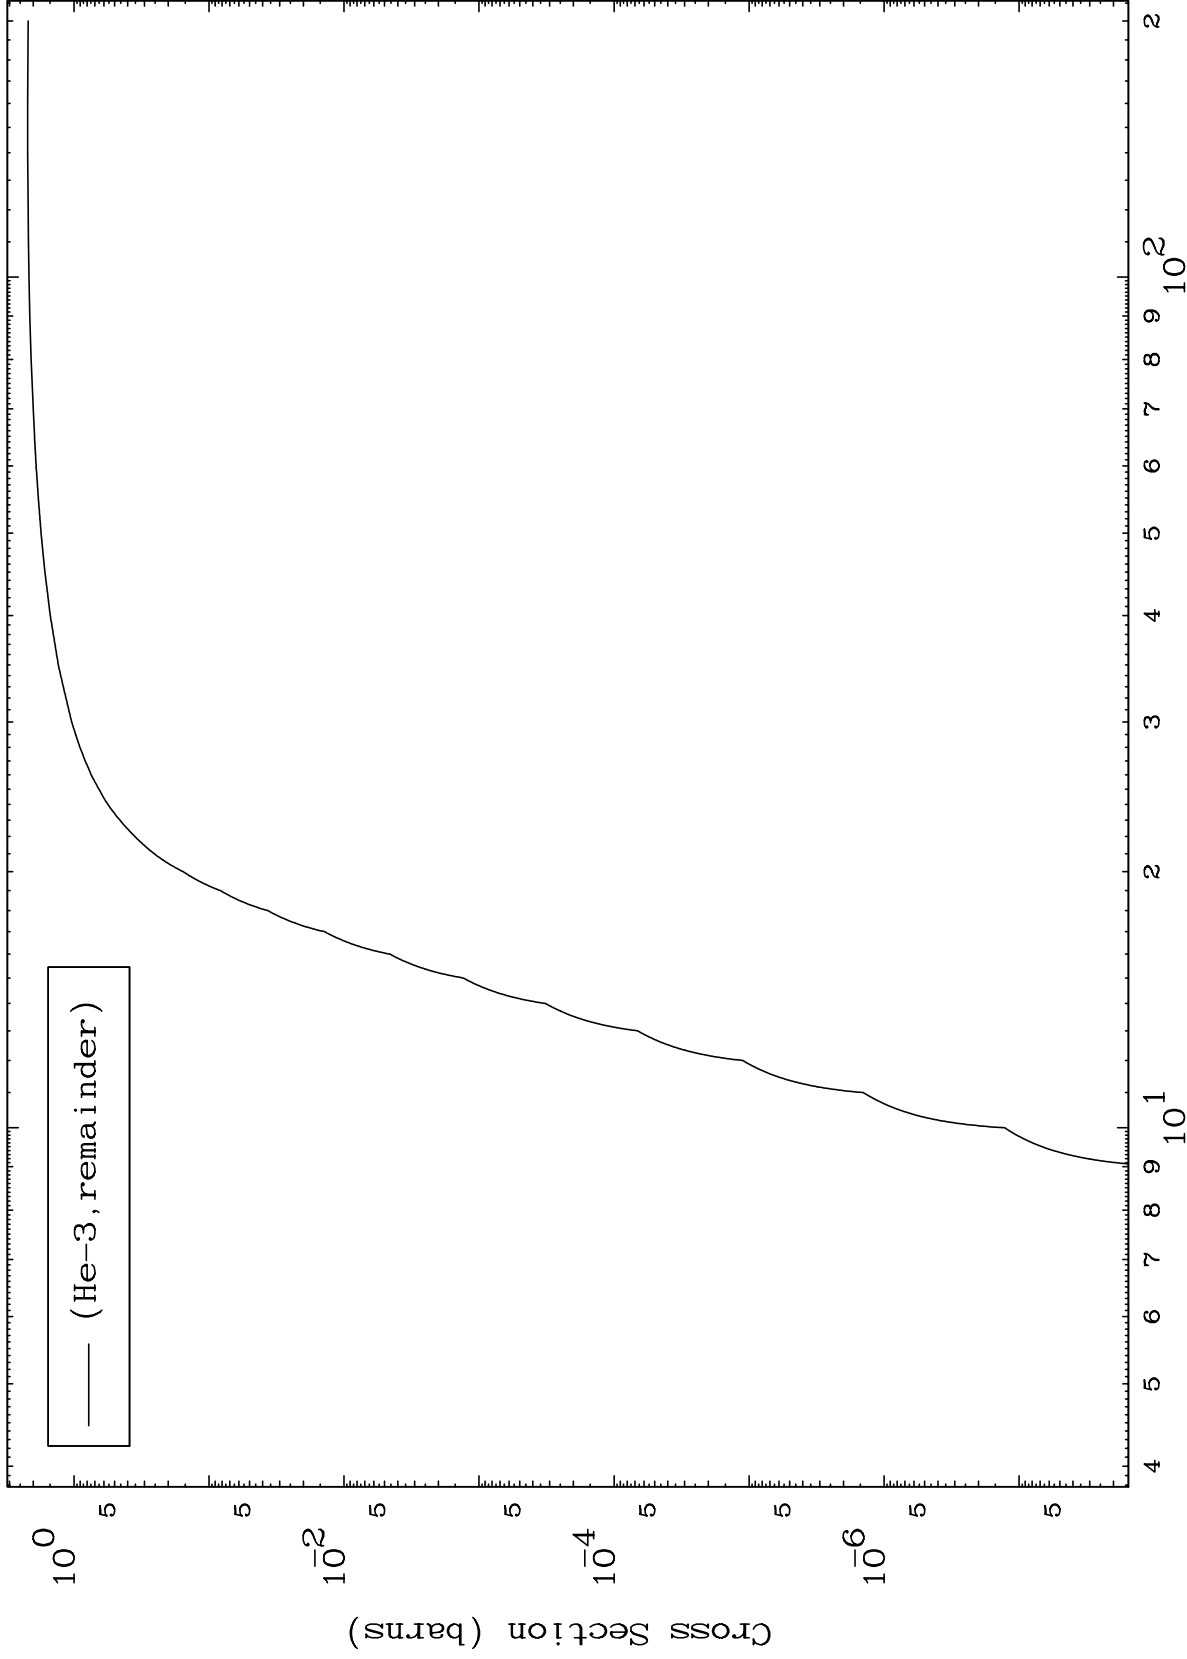

Press Mouse Button to Start

MAT 7100

He-3 Major

71-Lu-166

0 Kelvin Cross Sections

Incident Energy (MeV)

71-Lu-166

1