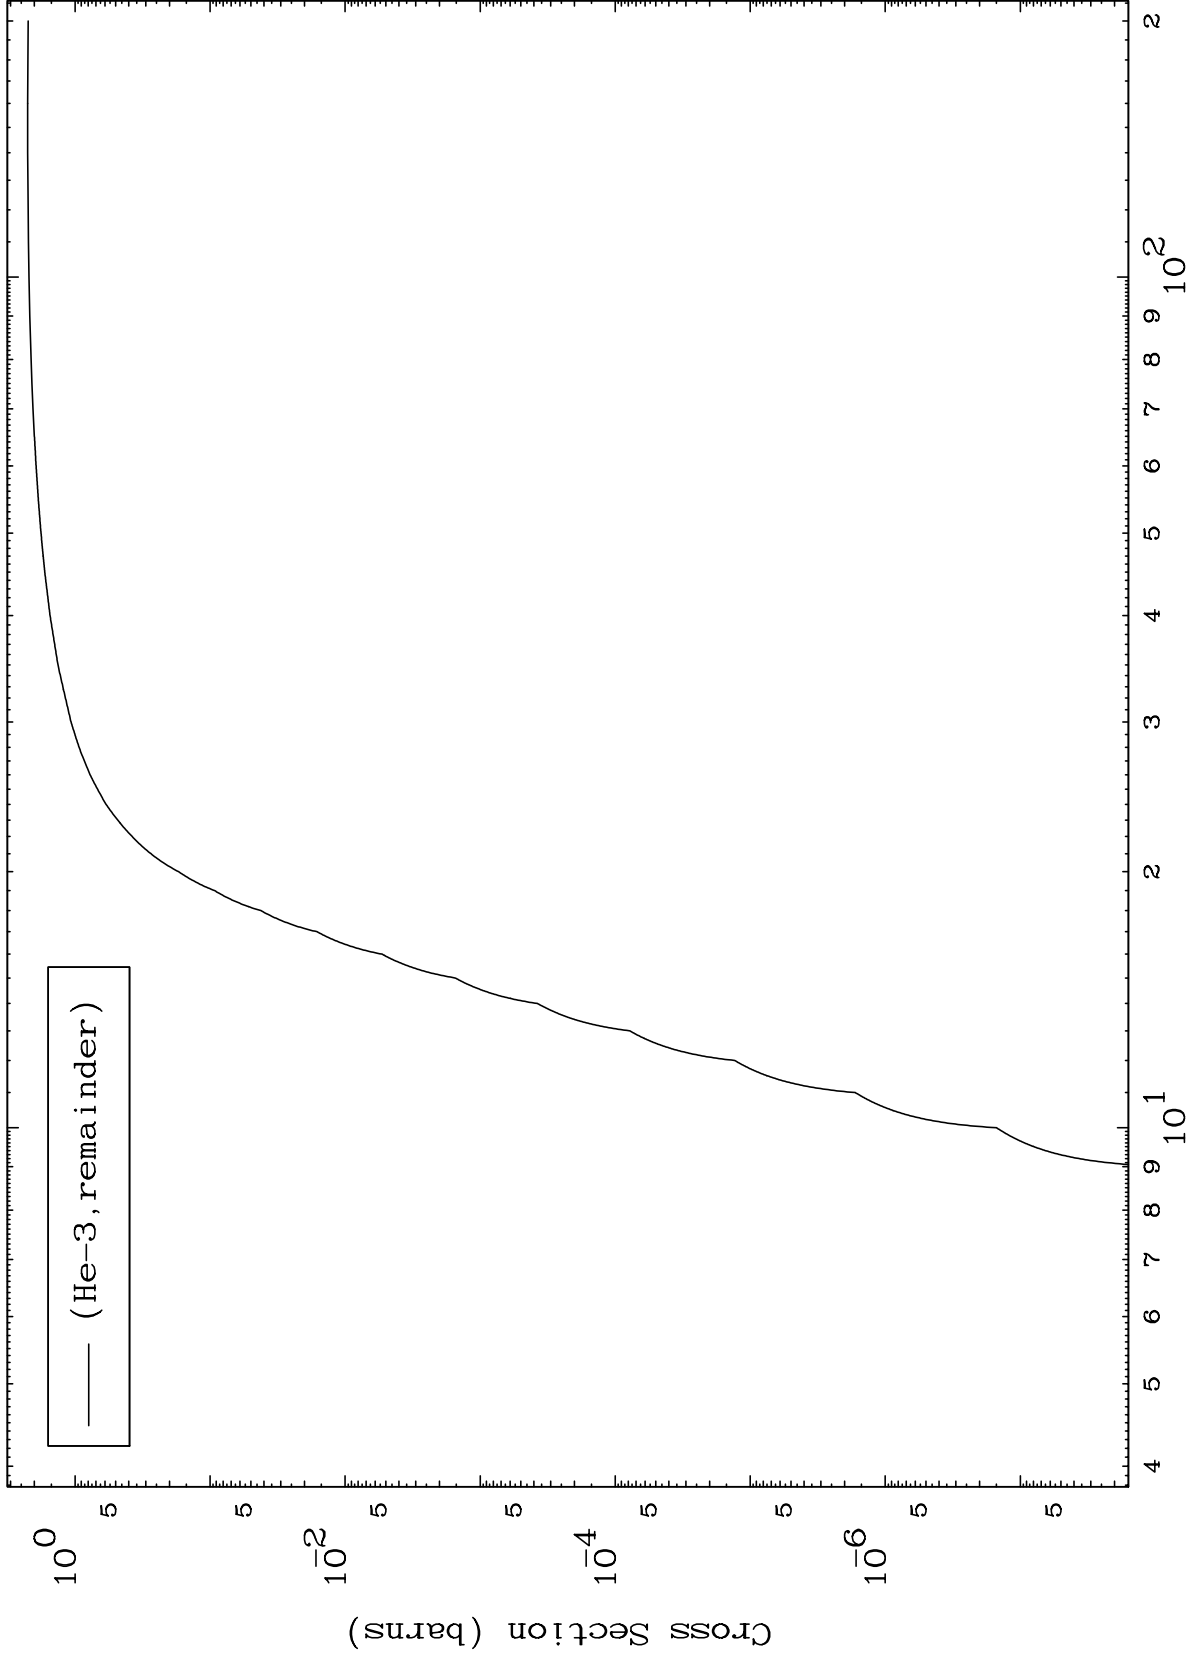

Press Mouse Button to Start

MAT 7113

He-3 Major

71-Lu-171

0 Kelvin Cross Sections

1

Incident Energy (MeV)

71-Lu-171