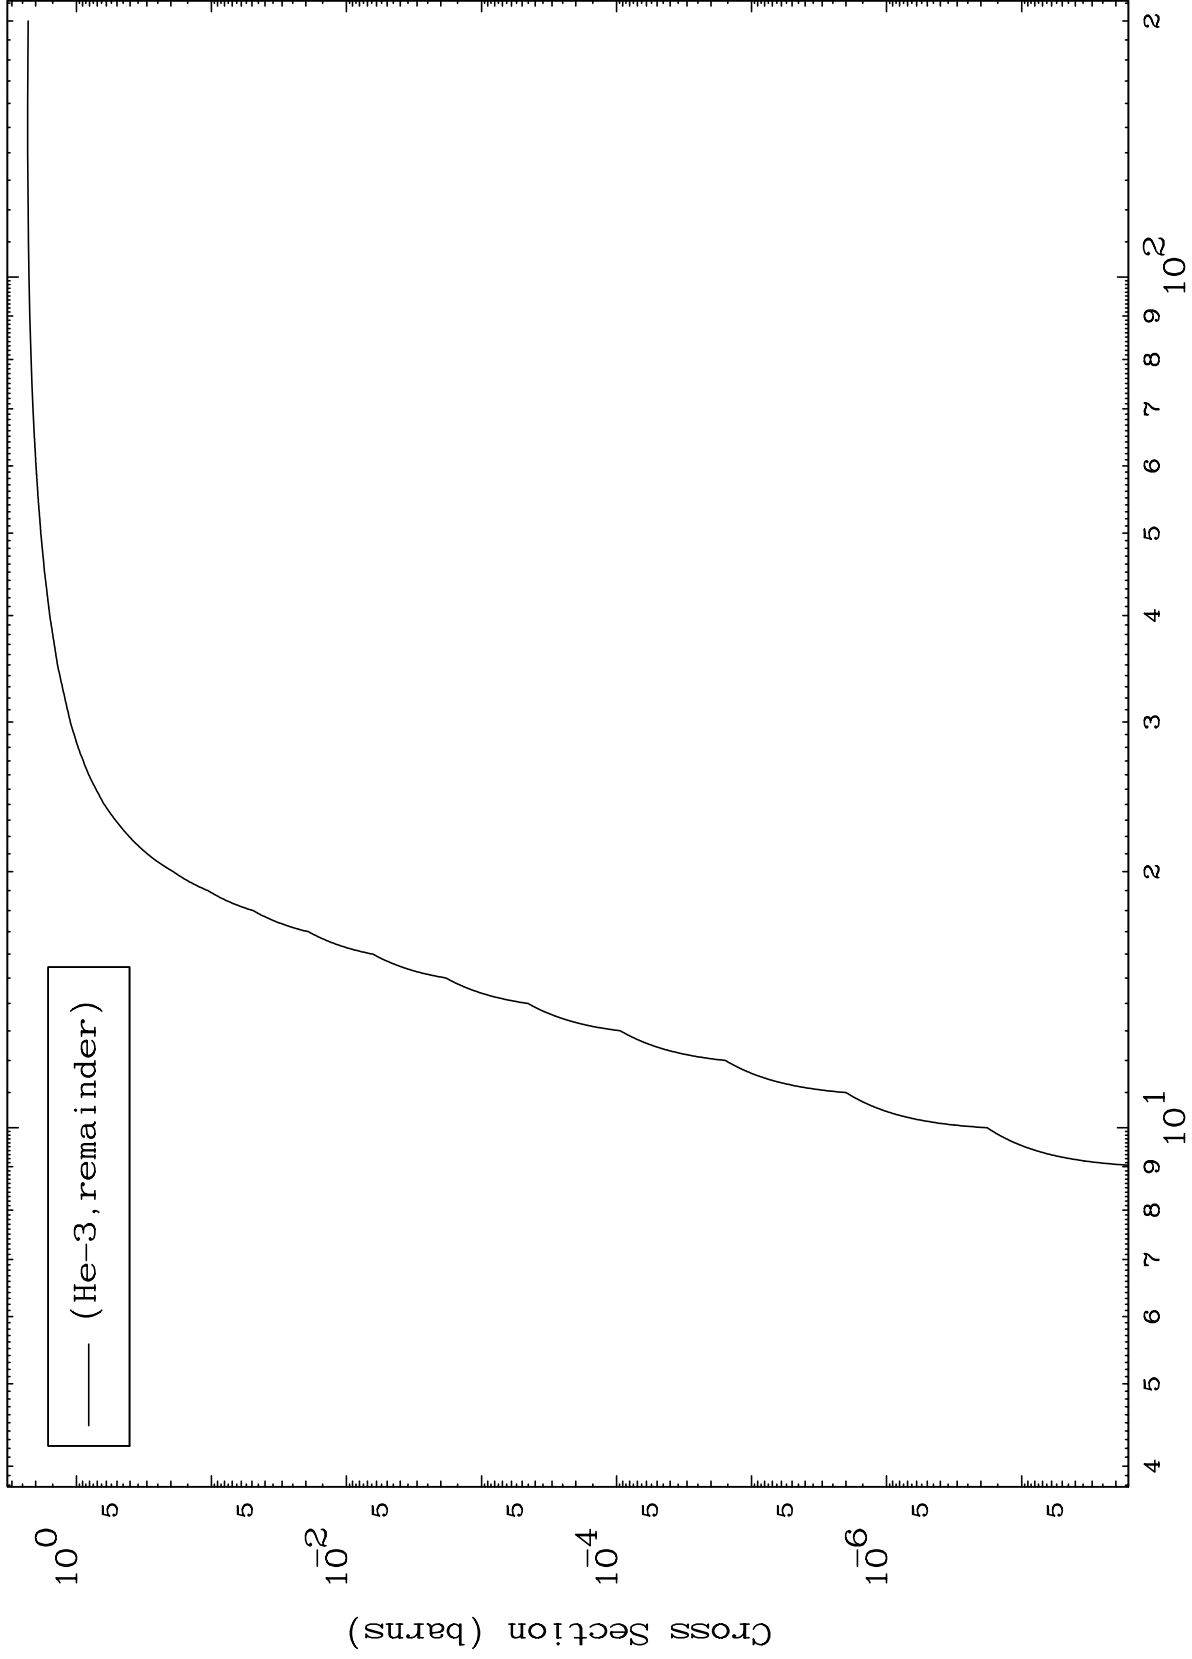

Press Mouse Button to Start

MAT 7131

He-3 Major

71-Lu-177

0 Kelvin Cross Sections

1

Incident Energy (MeV)

71-Lu-177